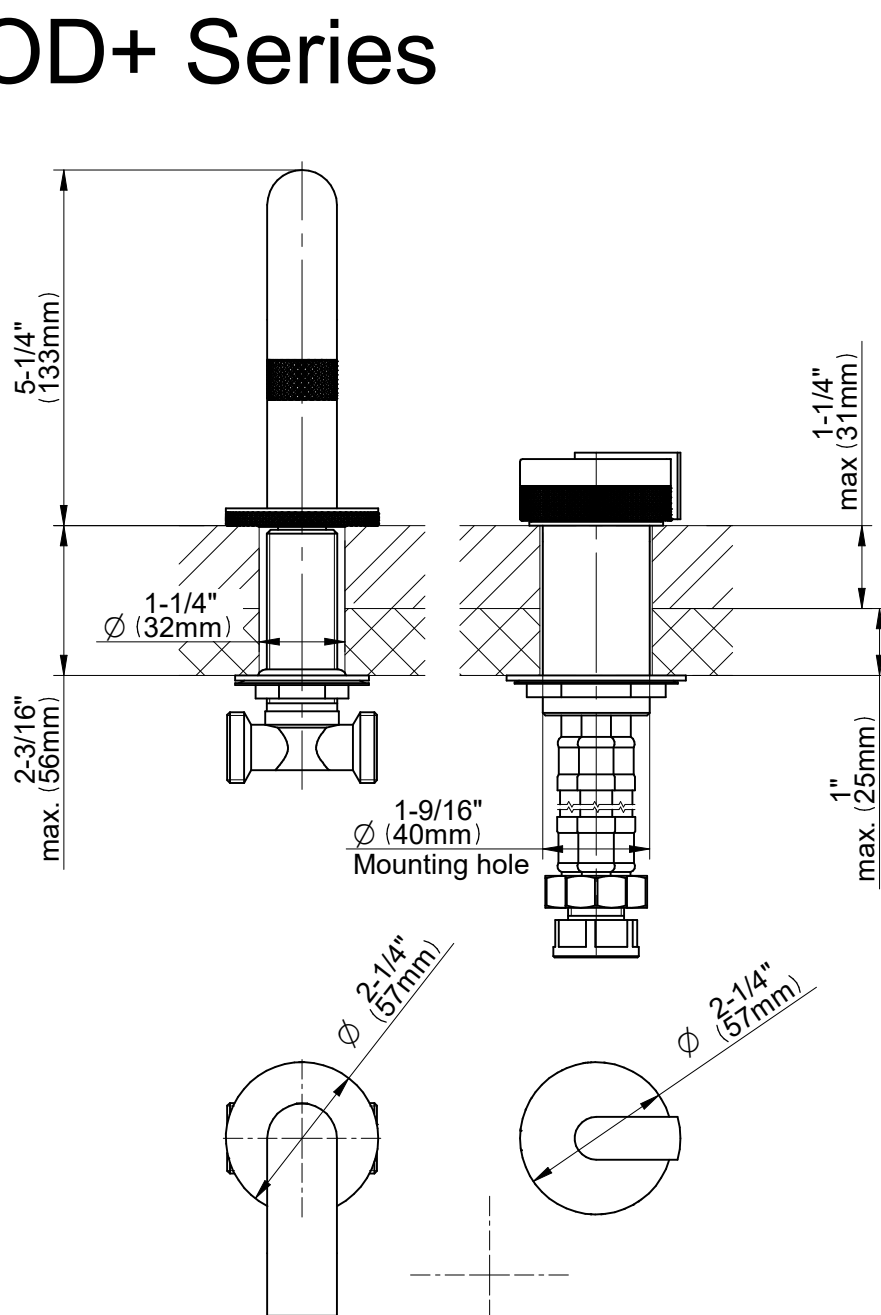

E-11558-L1

MOD+ Series

GRAFF[®]
Art of Bath