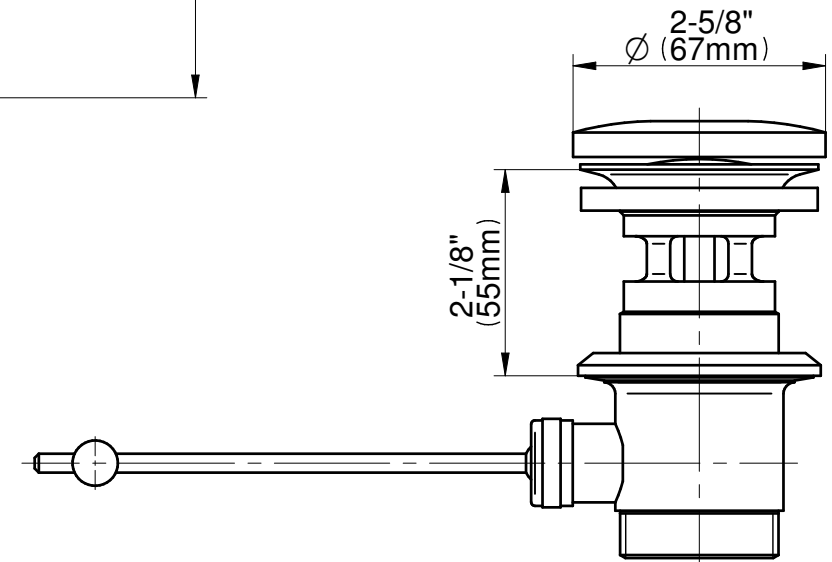

E-6111-LM57B

HARLEY Series

GRAFF[®]
CUTTING EDGE DESIGN