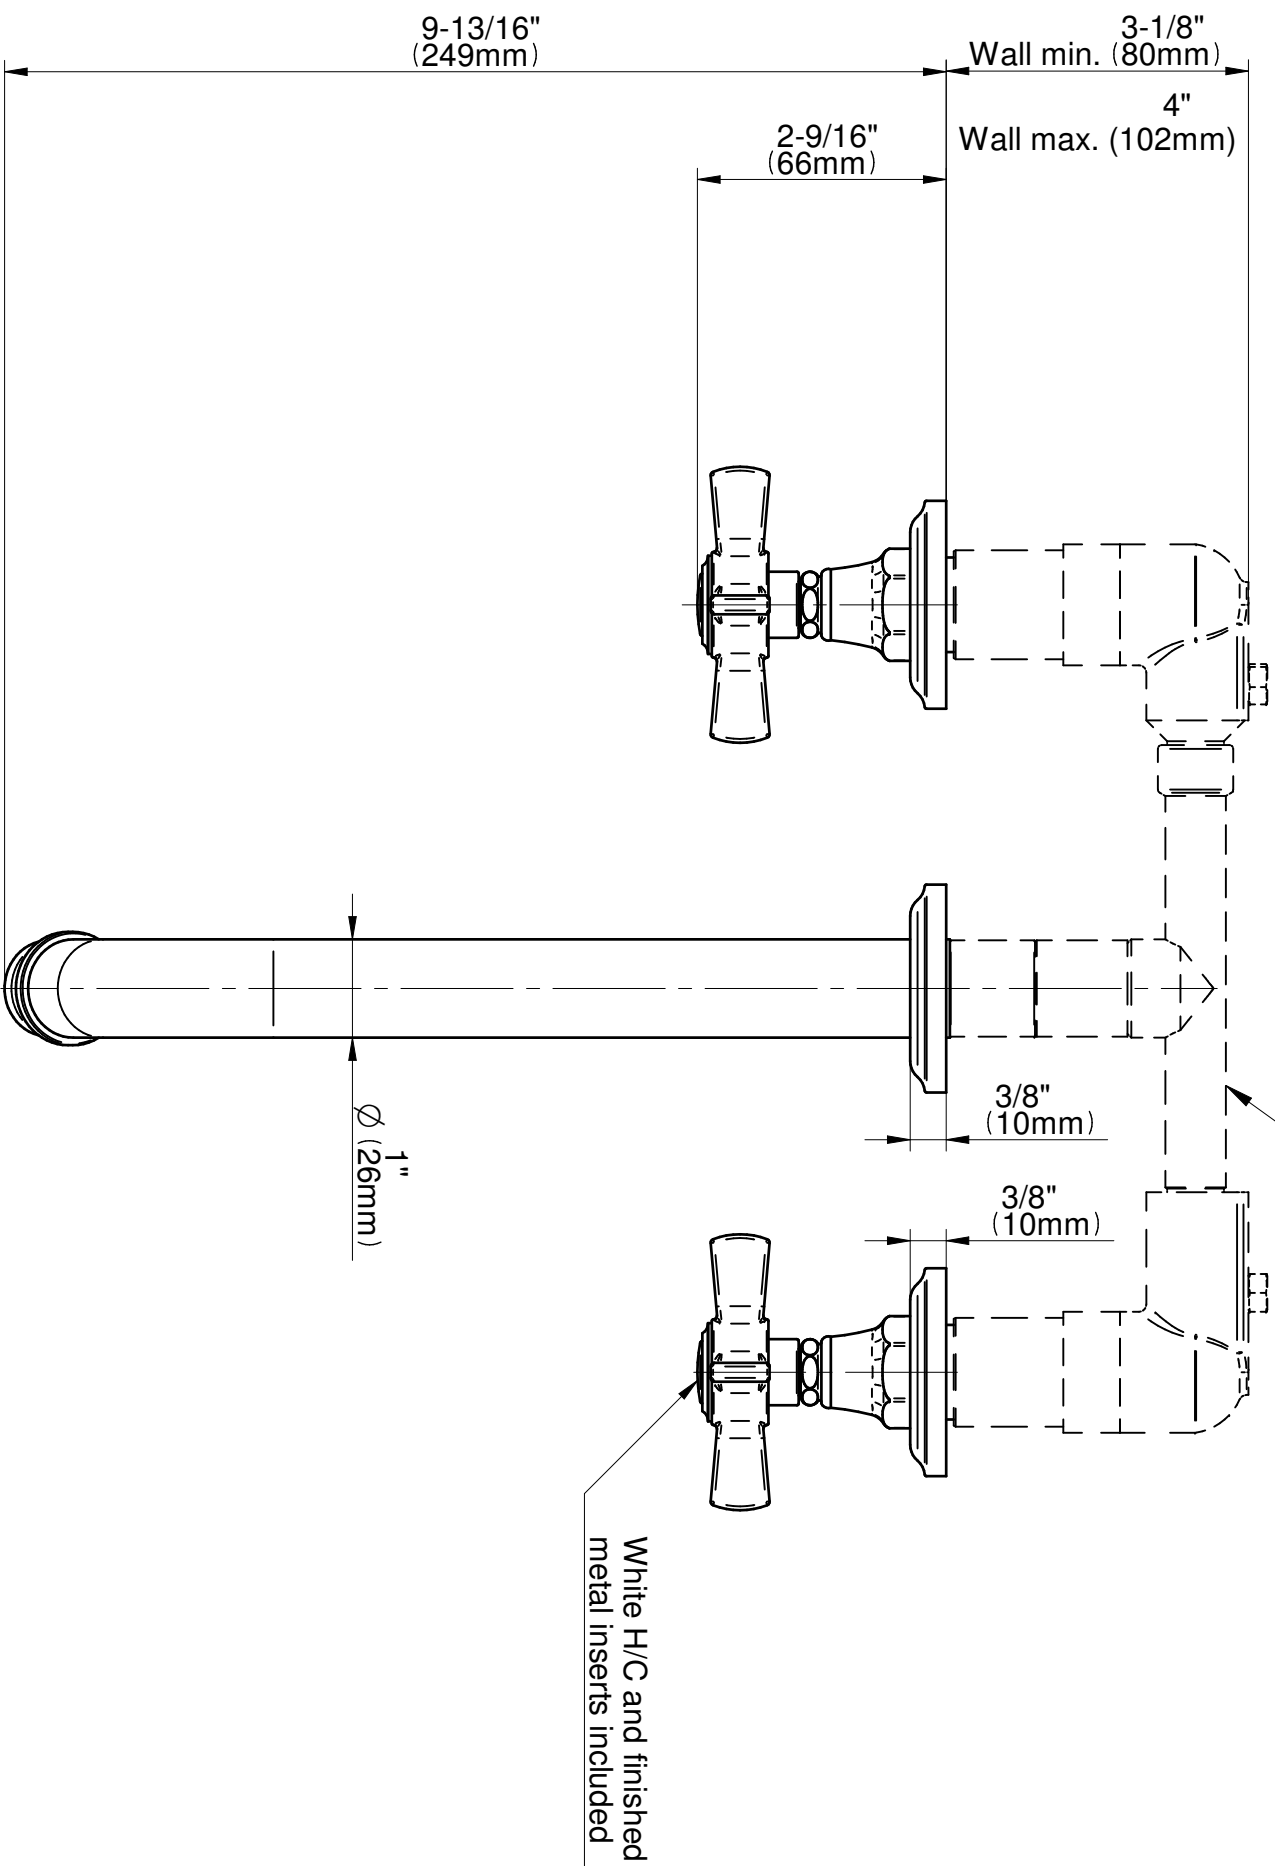

E-6931-C16B-T

CAMDEN Series

Rough E-1012 (5576800)

White H/C and finished metal inserts included