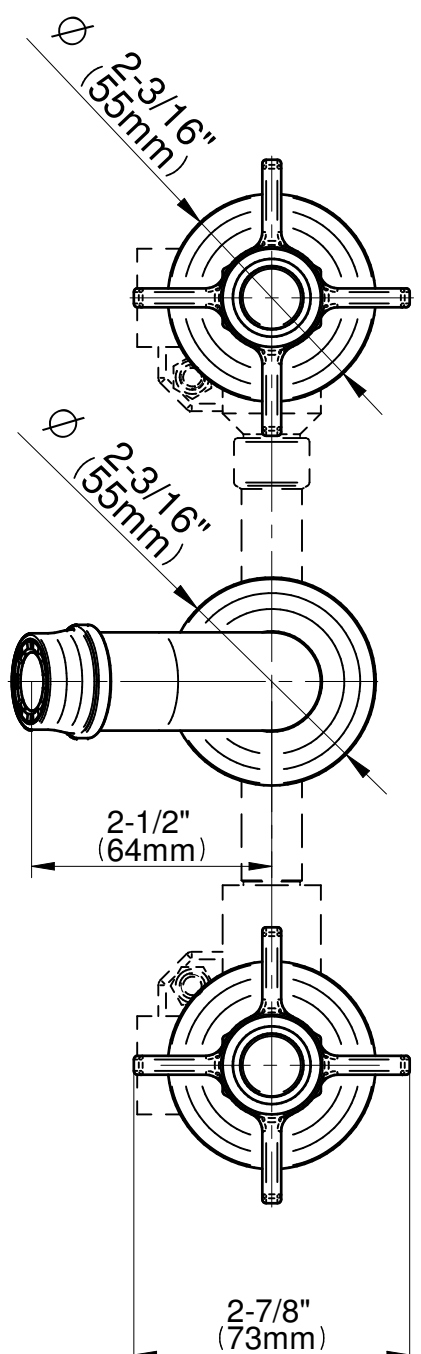

E-6931-C16B-T

CAMDEN Series

Rough E-1012 (5576800)

White H/C and finished metal inserts included