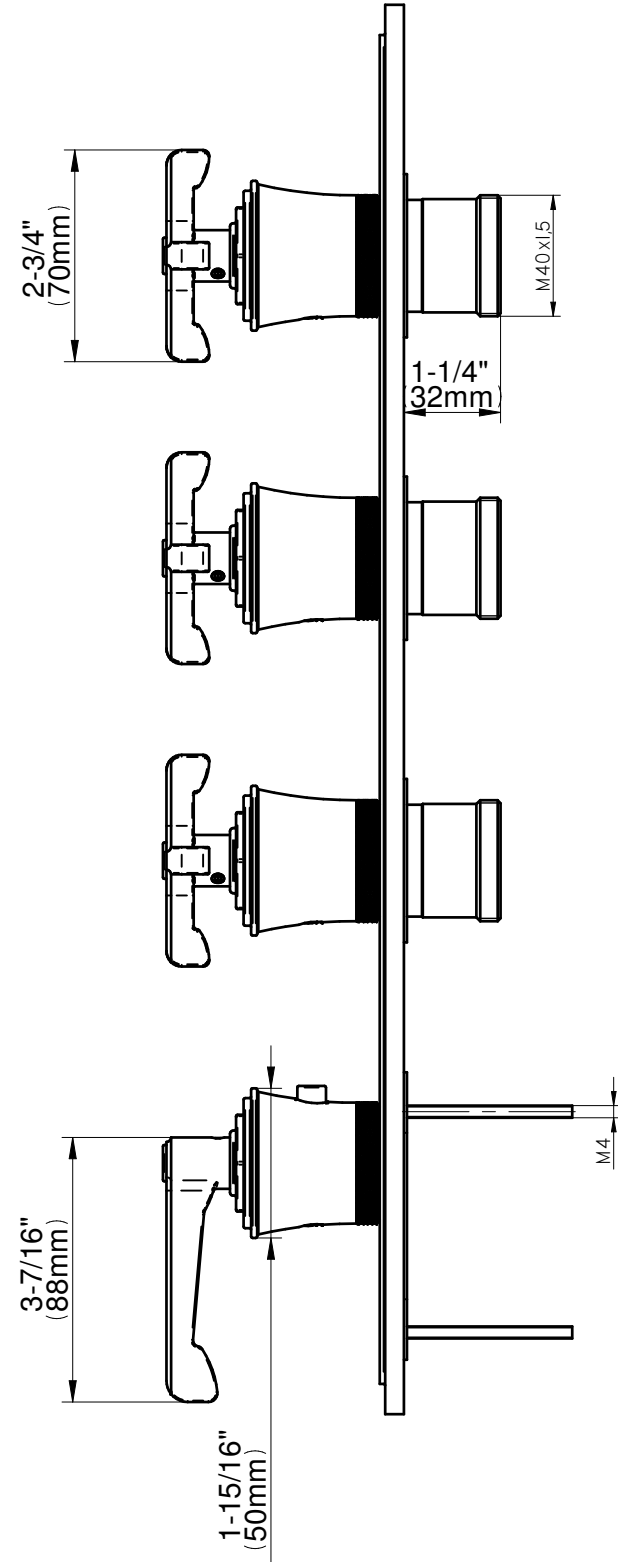

E-8179HH-LM60C20-T

VIGNOLA Series

GRAFF[®]
CUTTING EDGE DESIGN