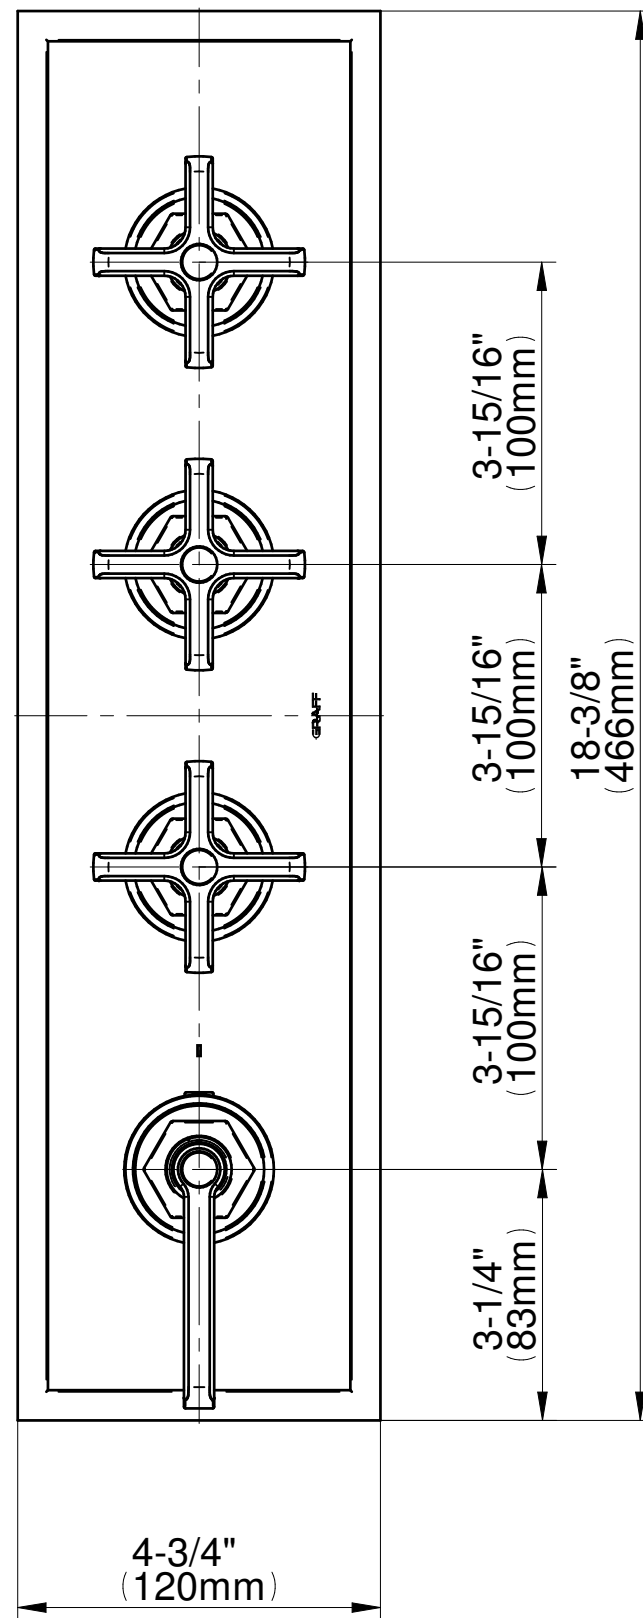

E-8179HH-LM60C20-T

VIGNOLA Series

GRAFF[®]
CUTTING EDGE DESIGN