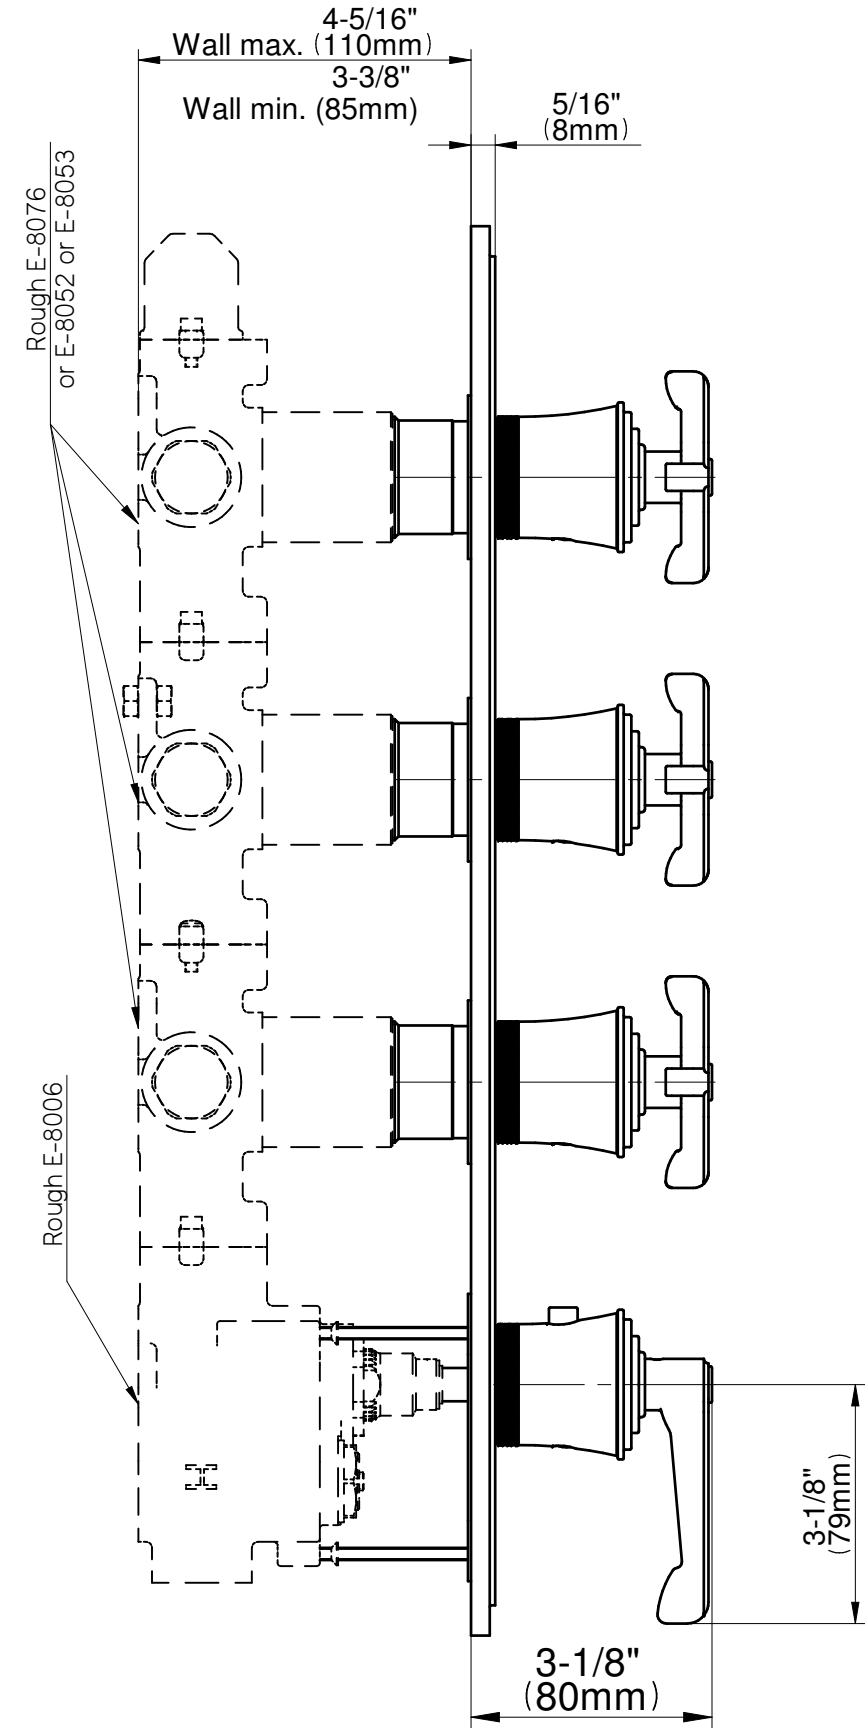

E-8179HH-LM60C20-T

VIGNOLA Series

GRAFF[®]
CUTTING EDGE DESIGN