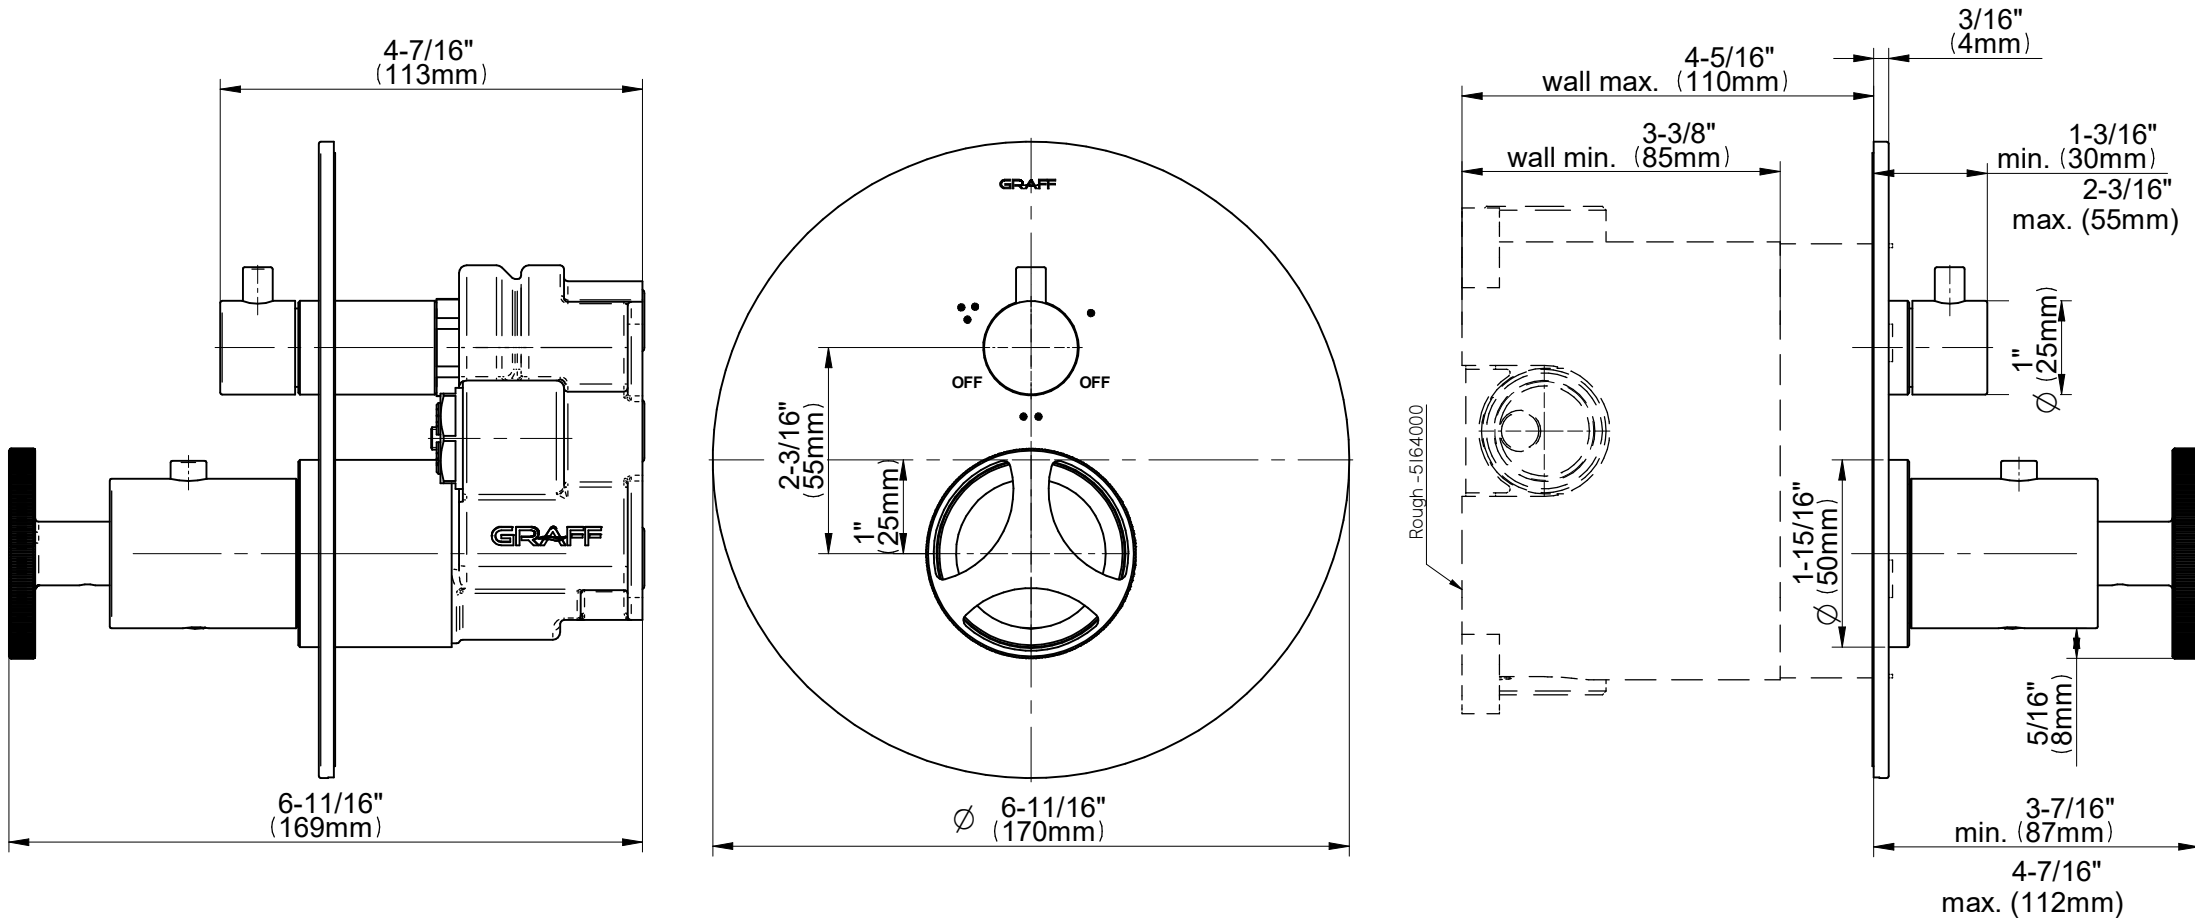

E-18037-C19E-T

Uni-Box Series

GRAFF®
Art of Bath