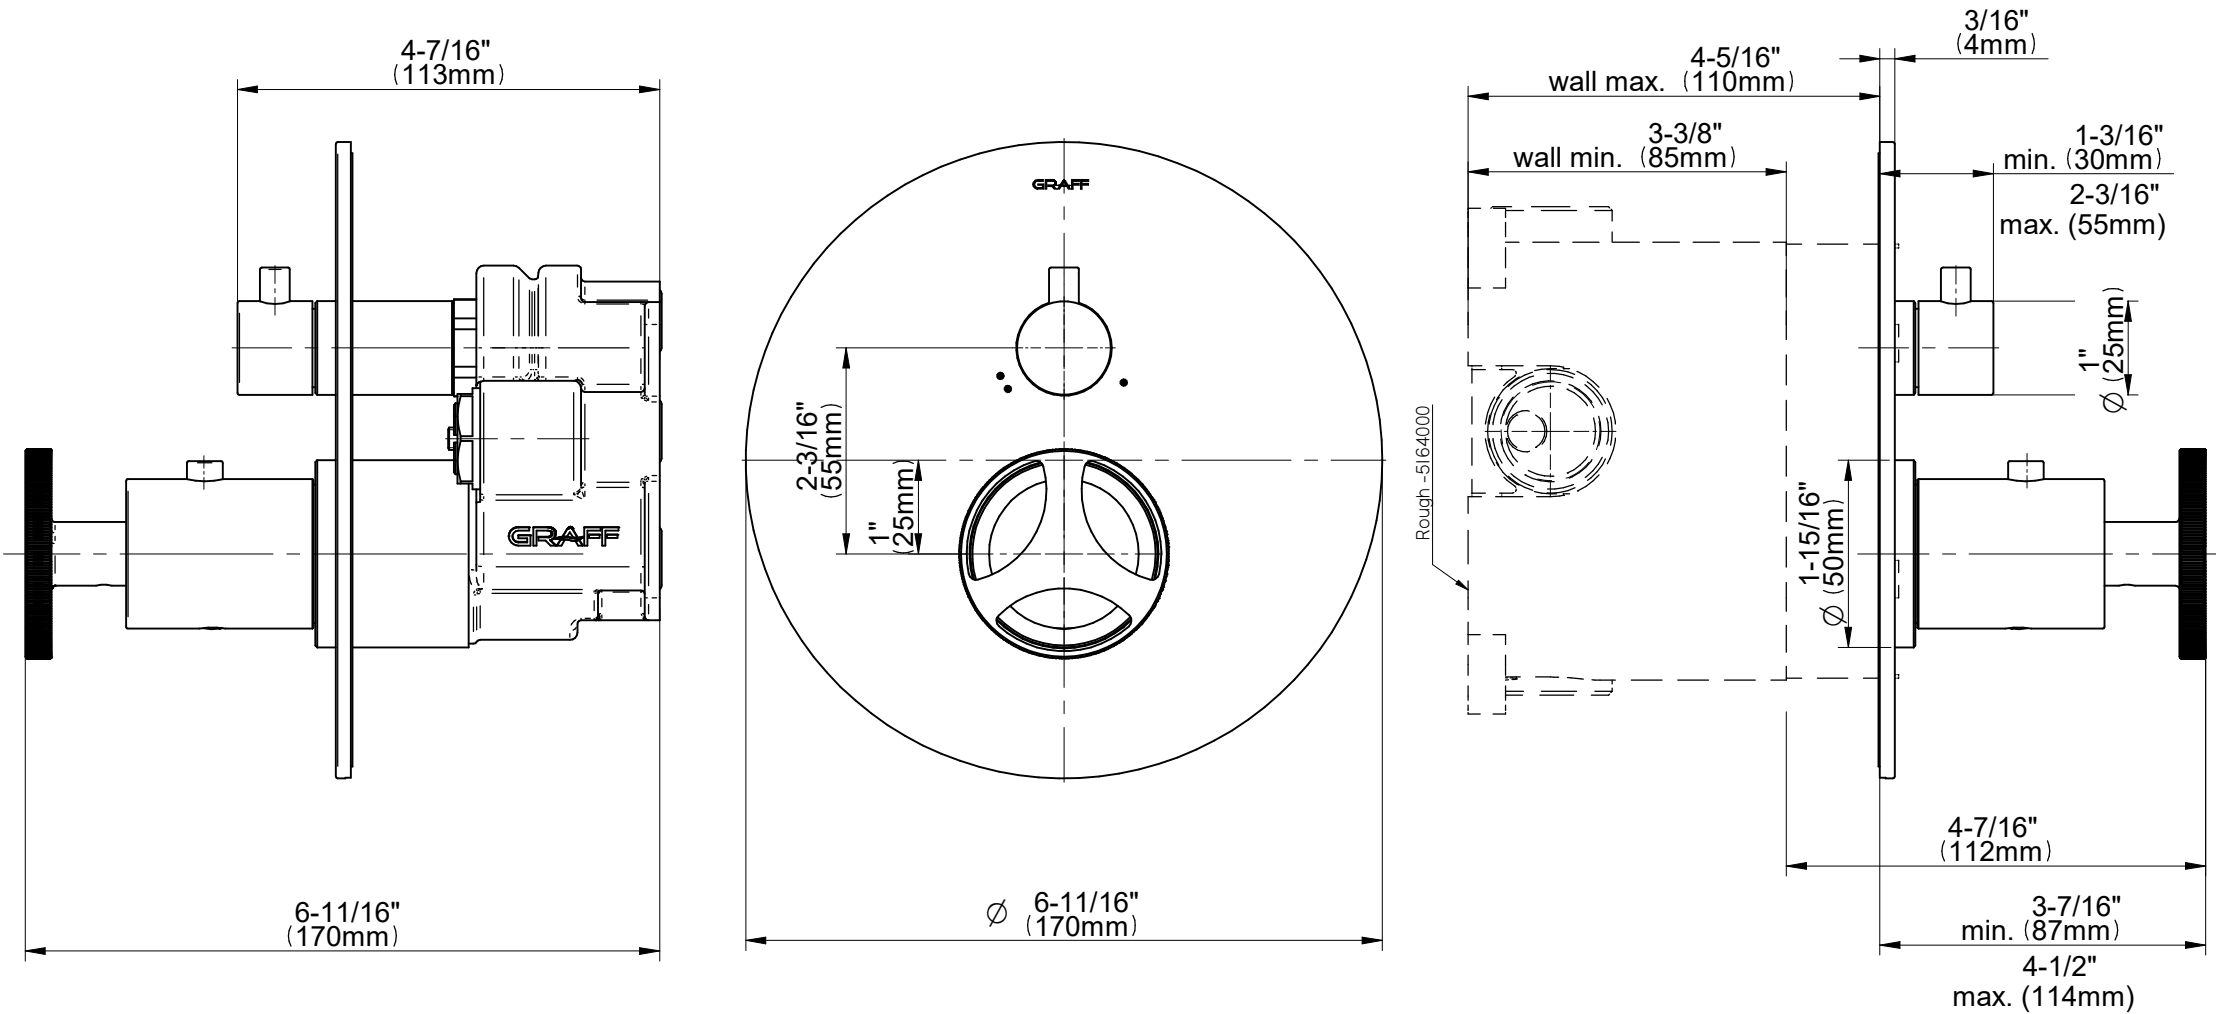

E-18036-C19E-T

Uni-Box Series

GRAFF®
Art of Bath