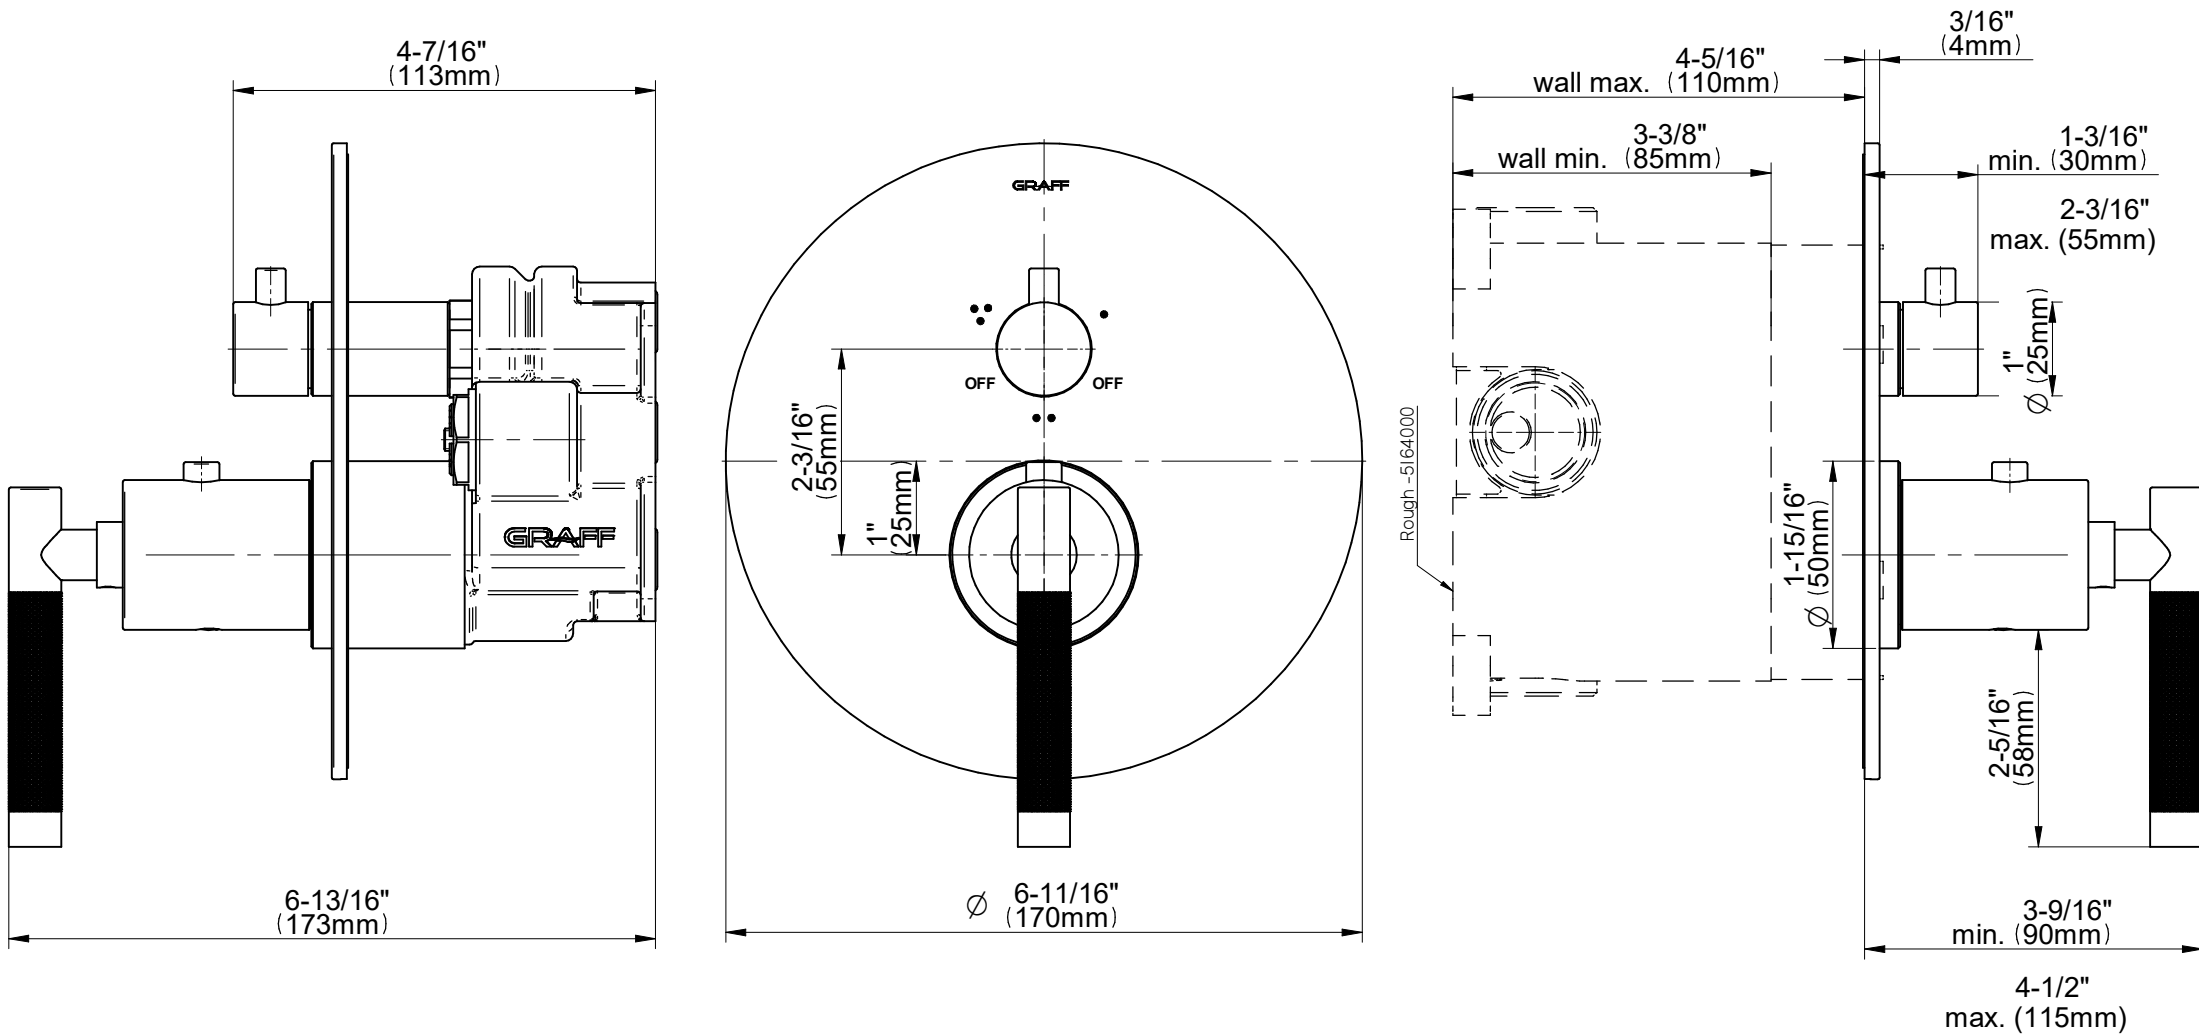

E-18037-LM57E-T

Uni-Box Series

GRAFF[®]
Art of Bath