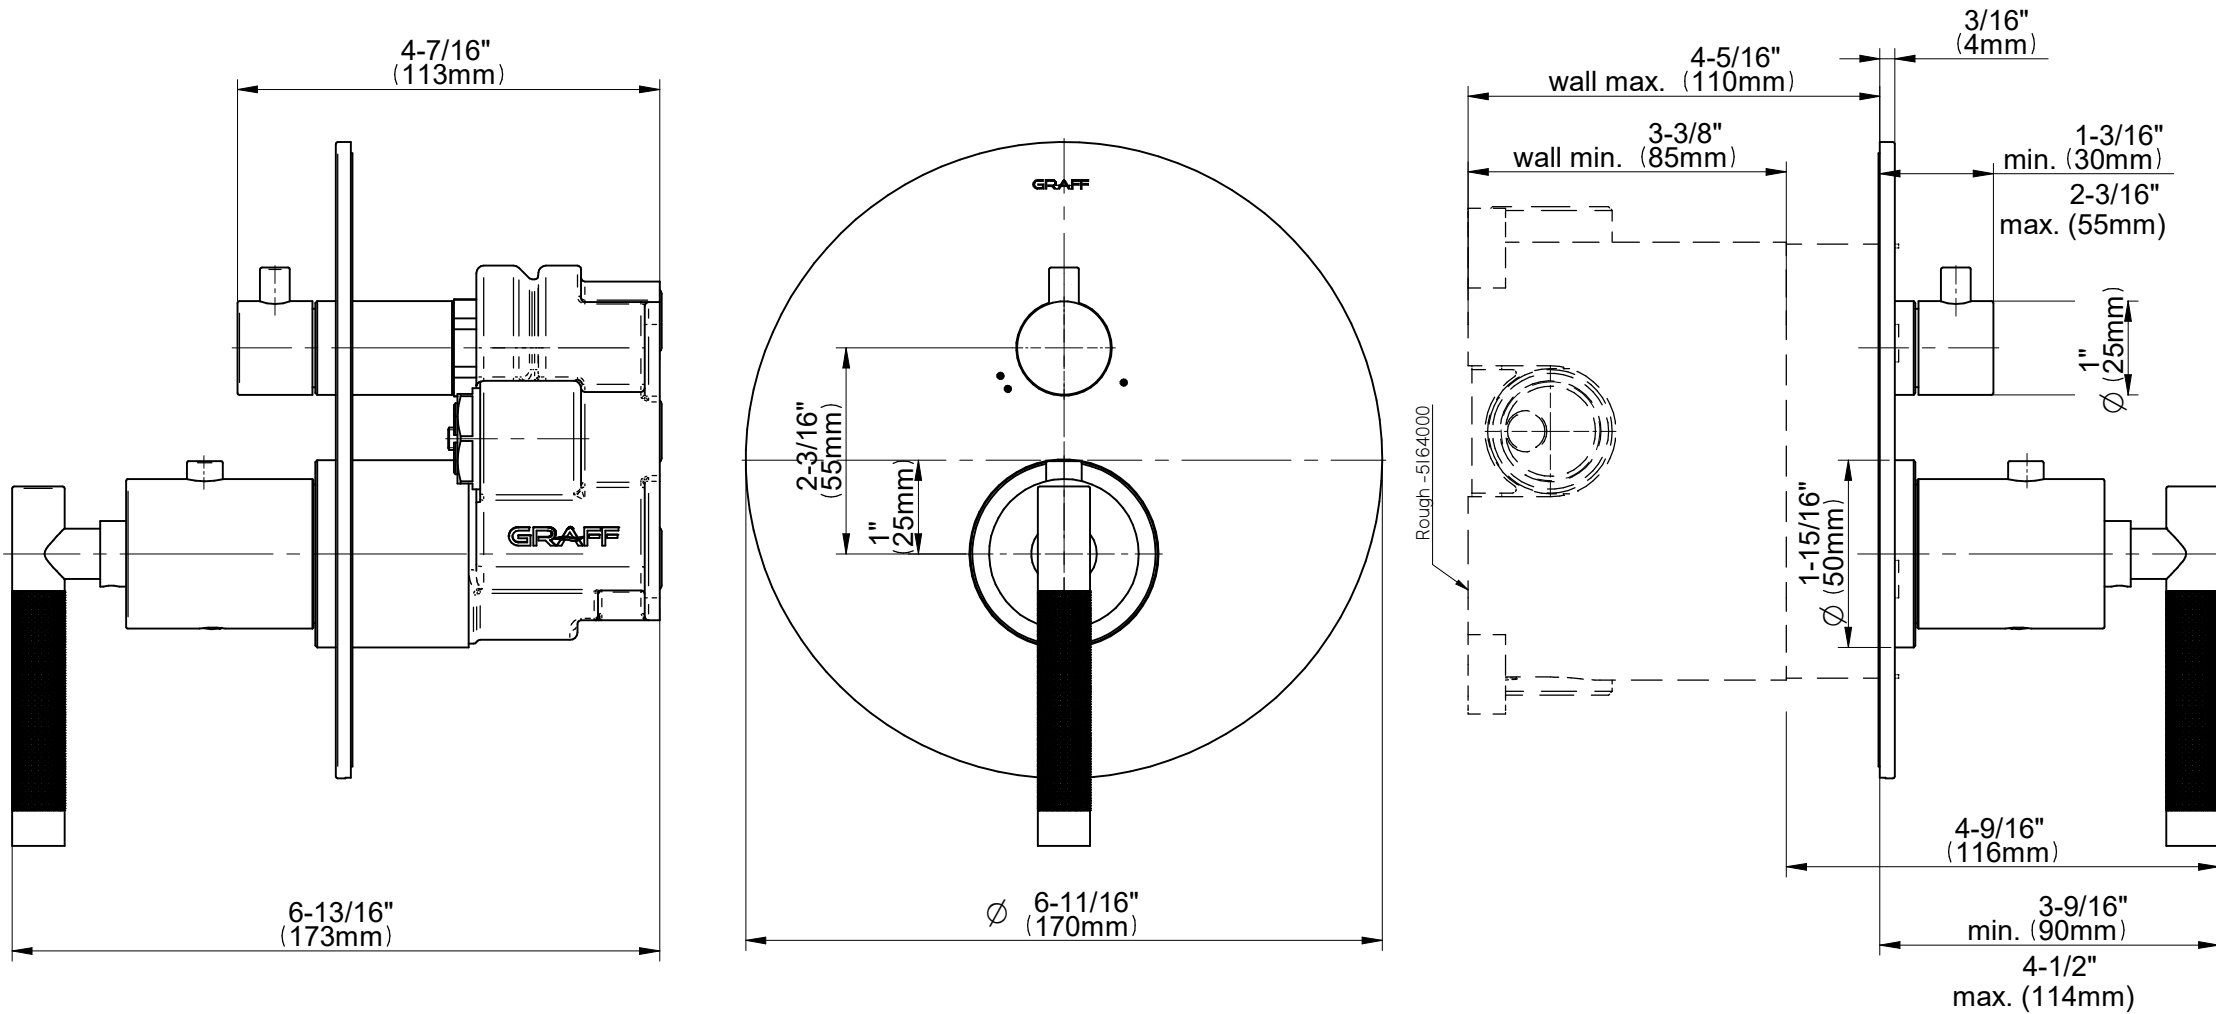

# E-18036-LM57E-T

## Uni-Box Series

**GRAFF®**  
Art of Bath