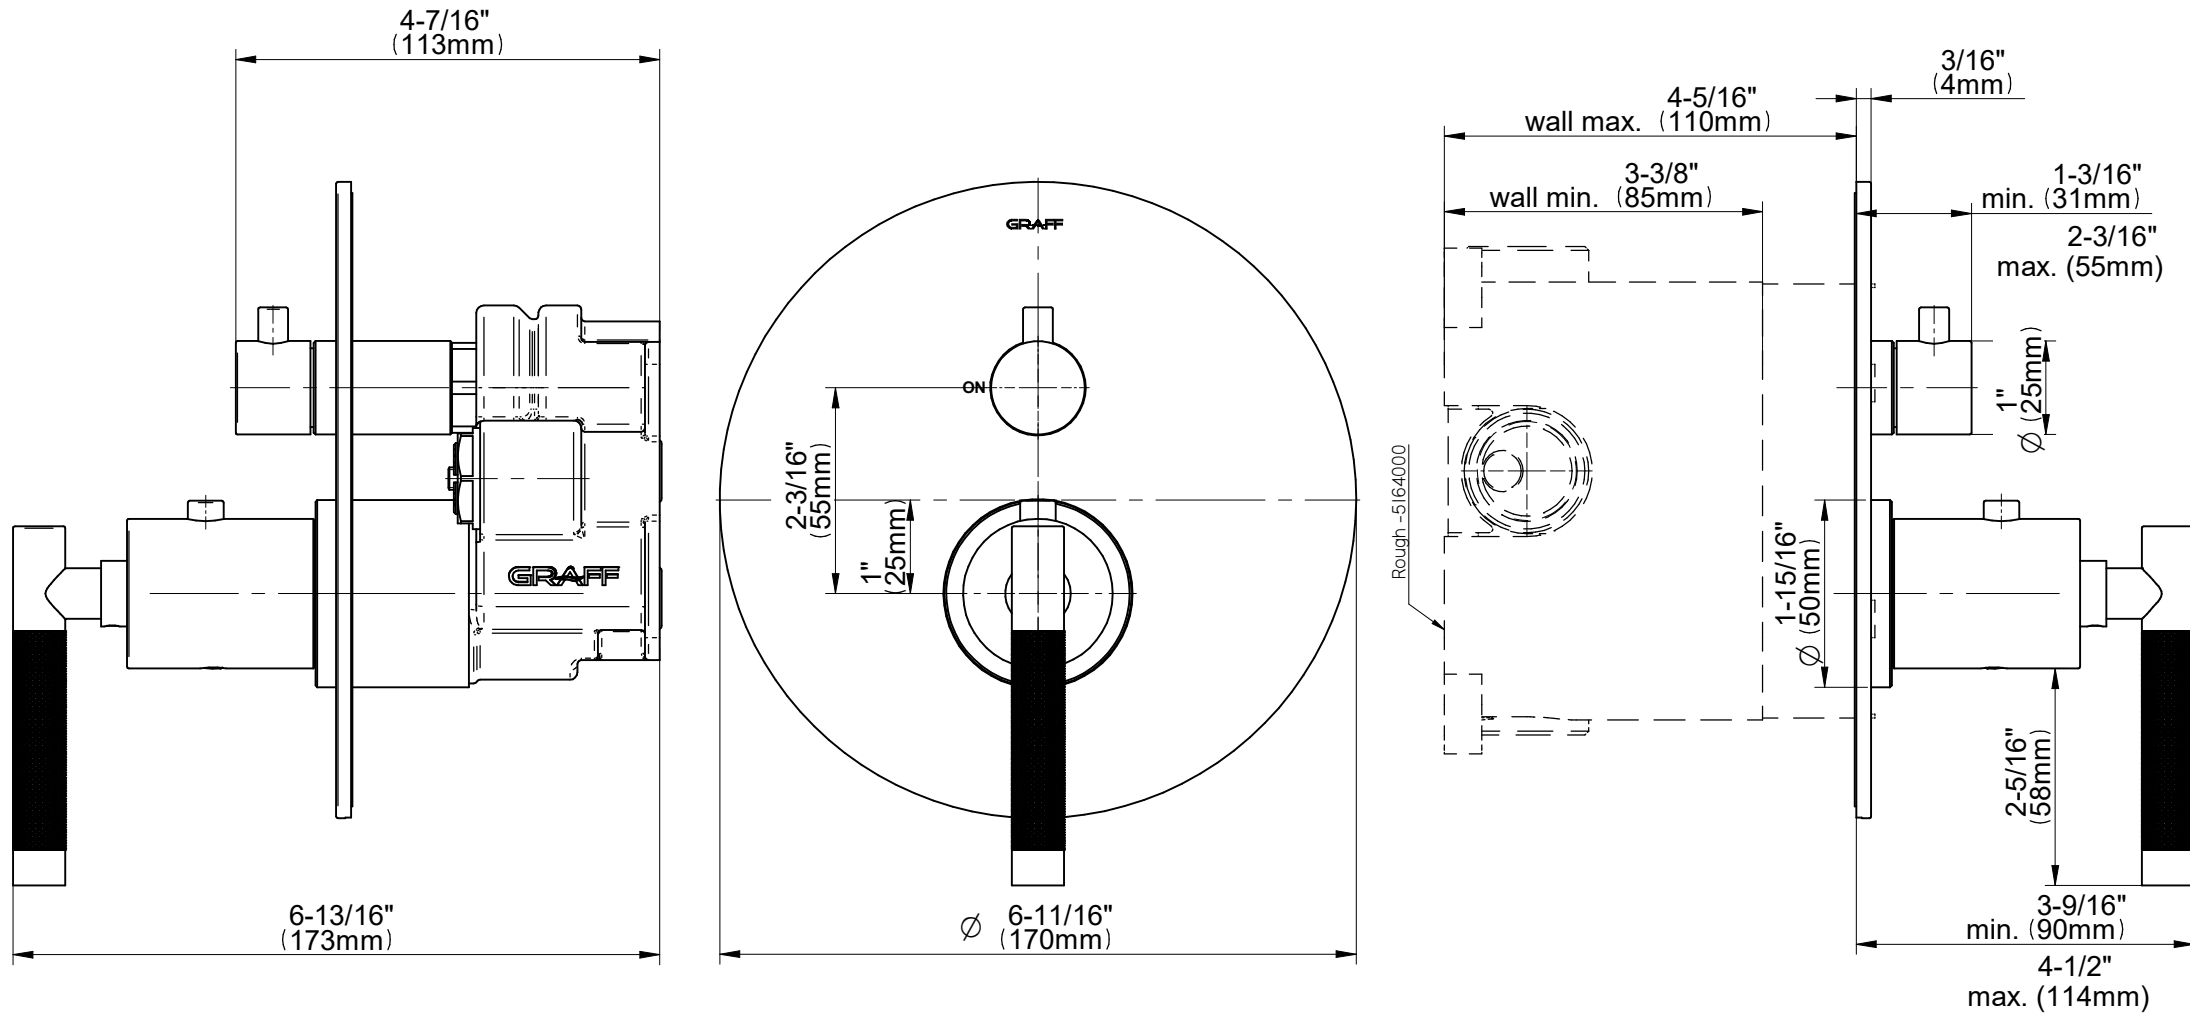

E-18035-LM57E-**-T

Uni-Box Series

GRAFF®
Art of Bath