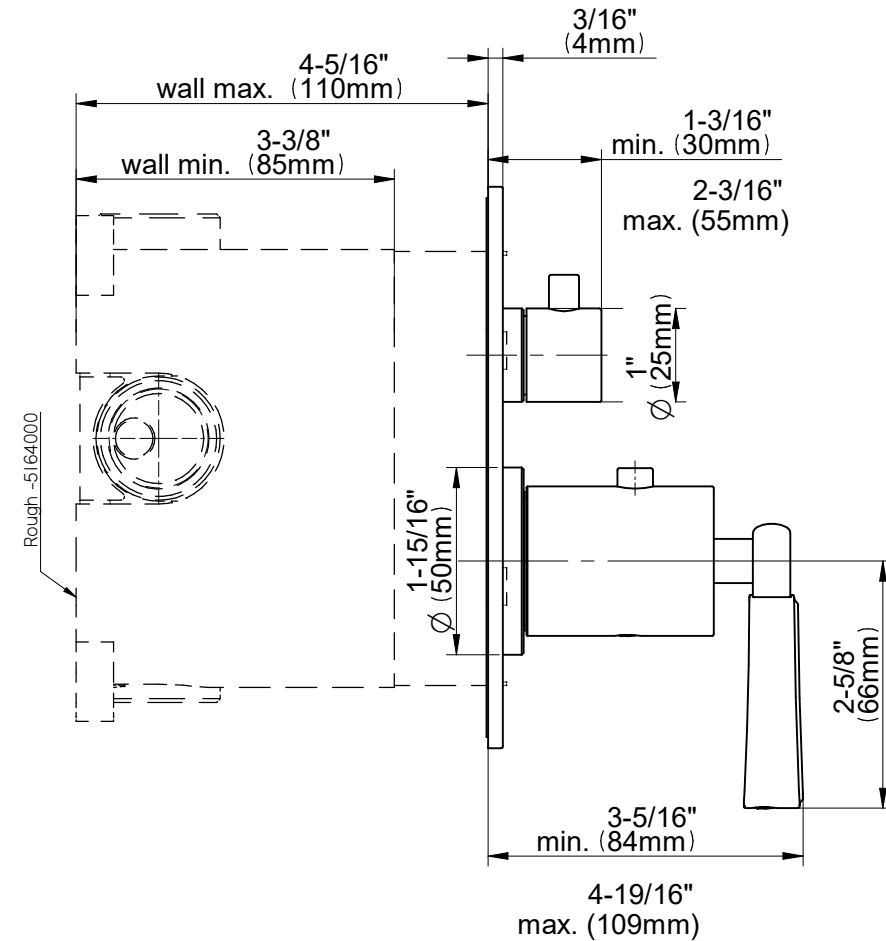

E-18042-LM47EU-T

Finezza Series

GRAFF[®]
Art of Bath