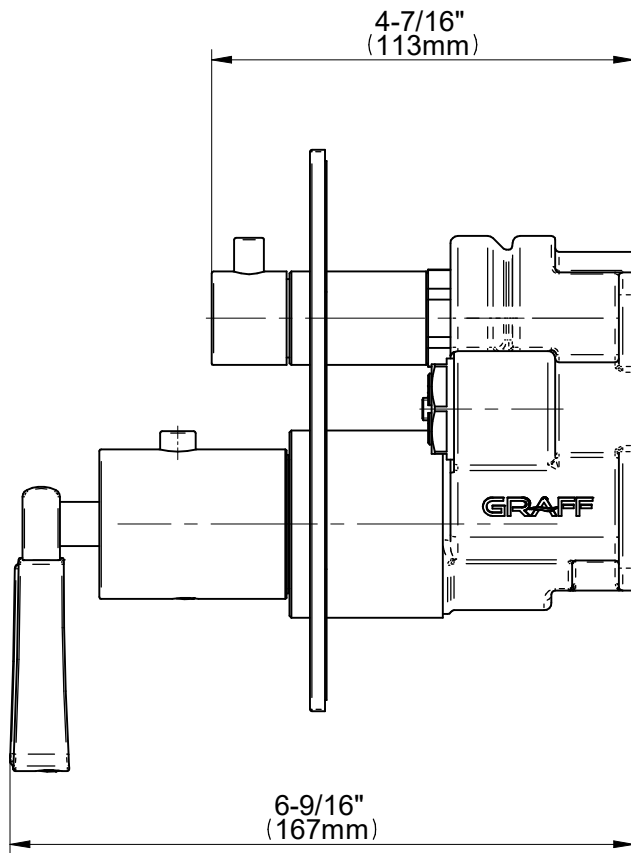

E-18042-LM47EU-T

Finezza Series

GRAFF[®]
Art of Bath