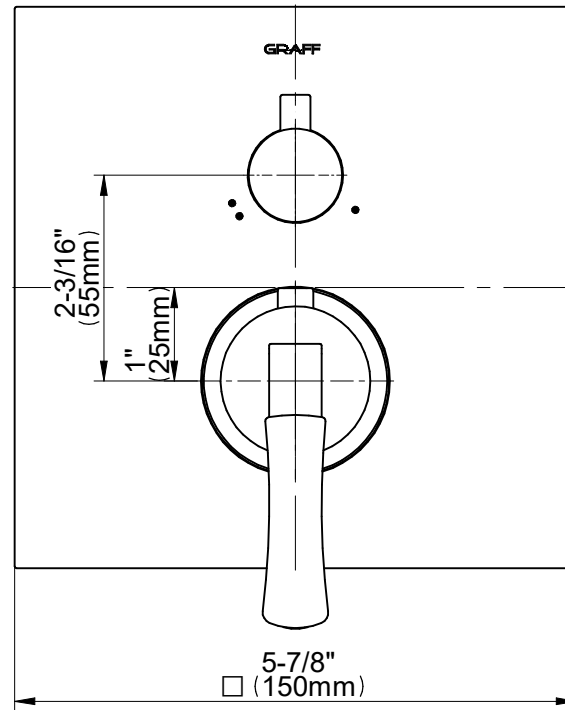

E-18042-LM47EU-T

Finezza Series

GRAFF[®]
Art of Bath