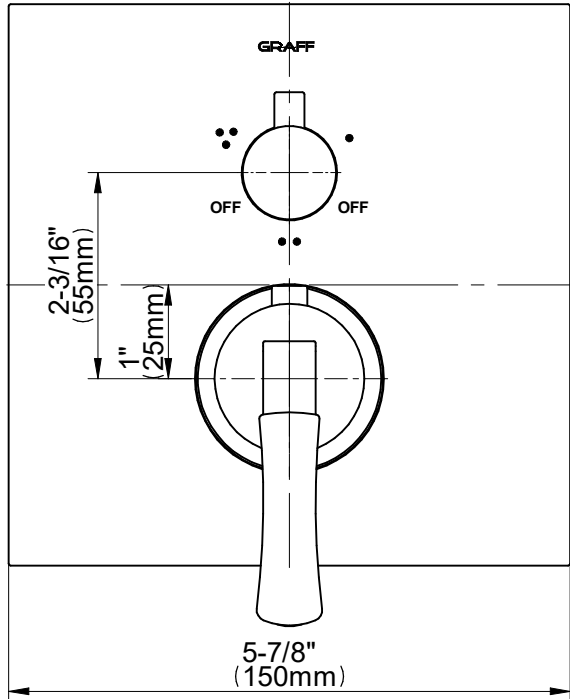

E-18043-LM47EU-T

Finezza Series

GRAFF[®]
Art of Bath