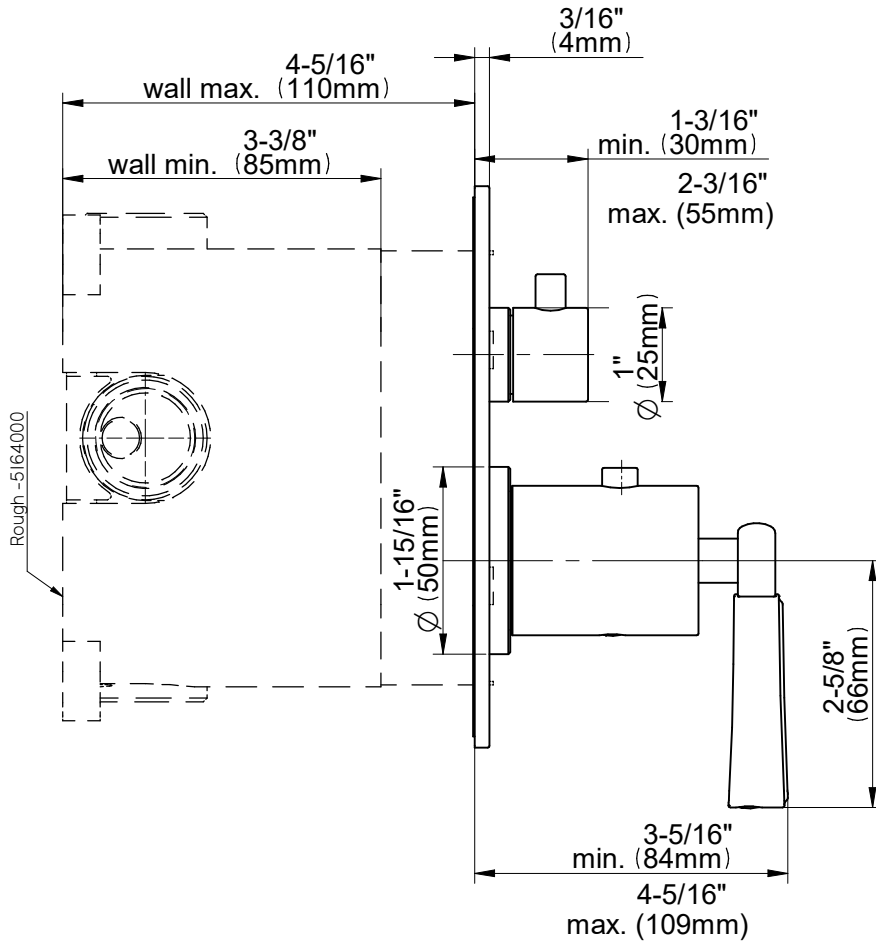

E-18043-LM47EU-T

Finezza Series

GRAFF[®]
Art of Bath