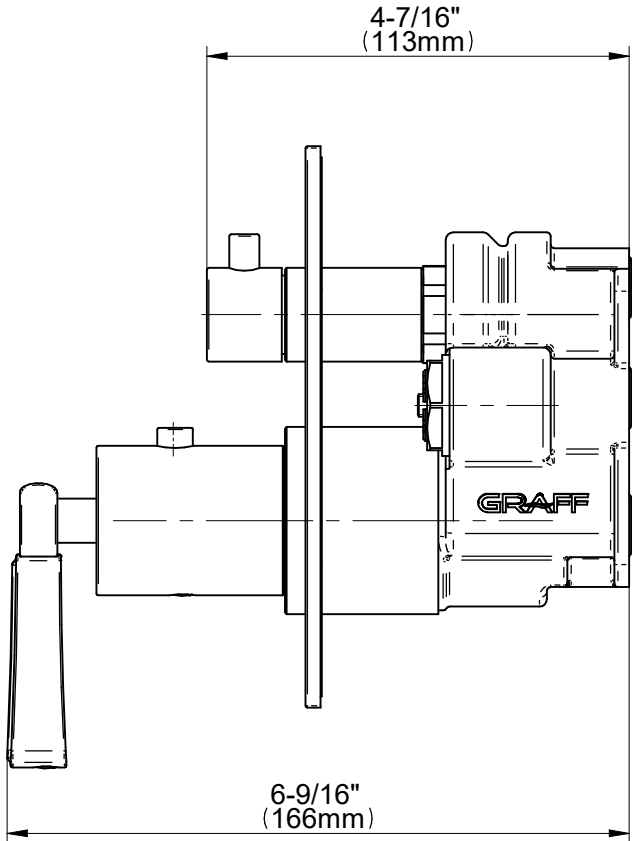

E-18043-LM47EU-T

Finezza Series

GRAFF[®]
Art of Bath