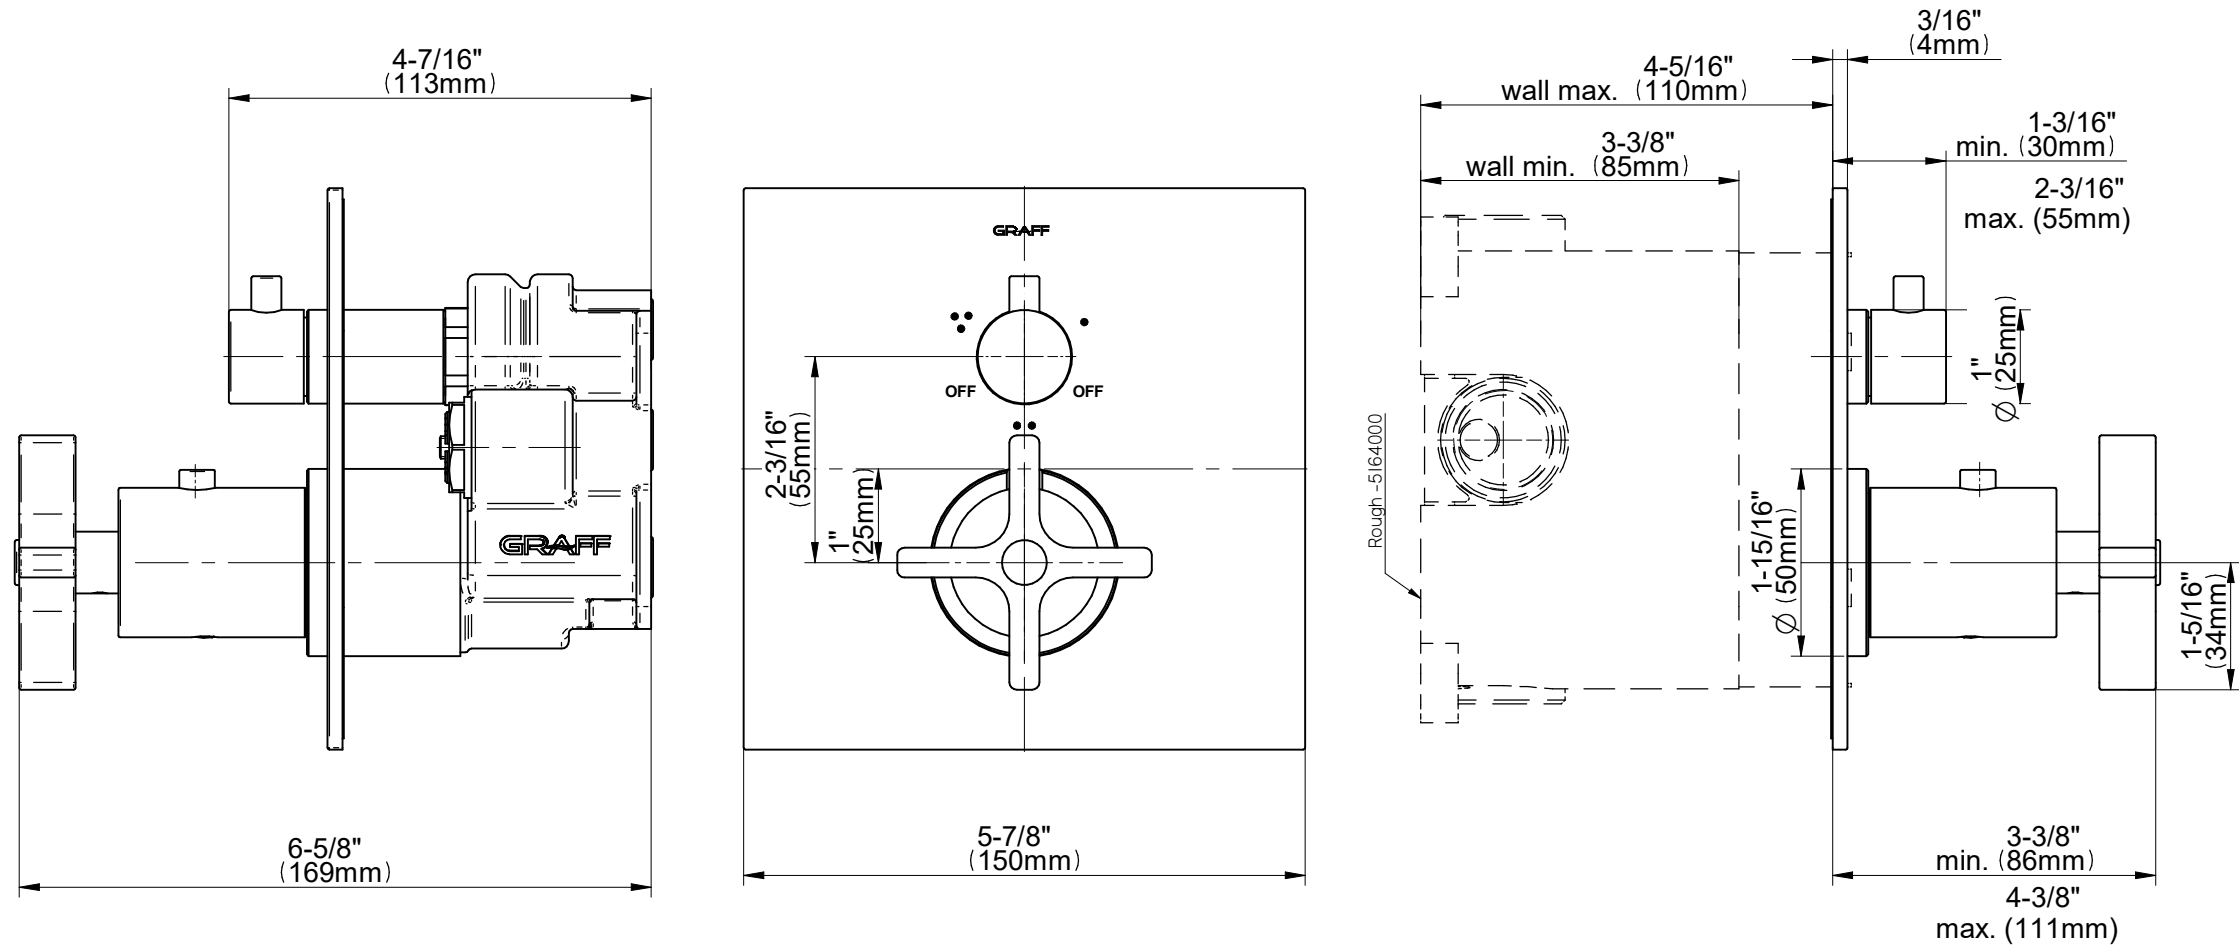

E-18043-C15EU-T

Finezza Series

GRAFF®
Art of Bath