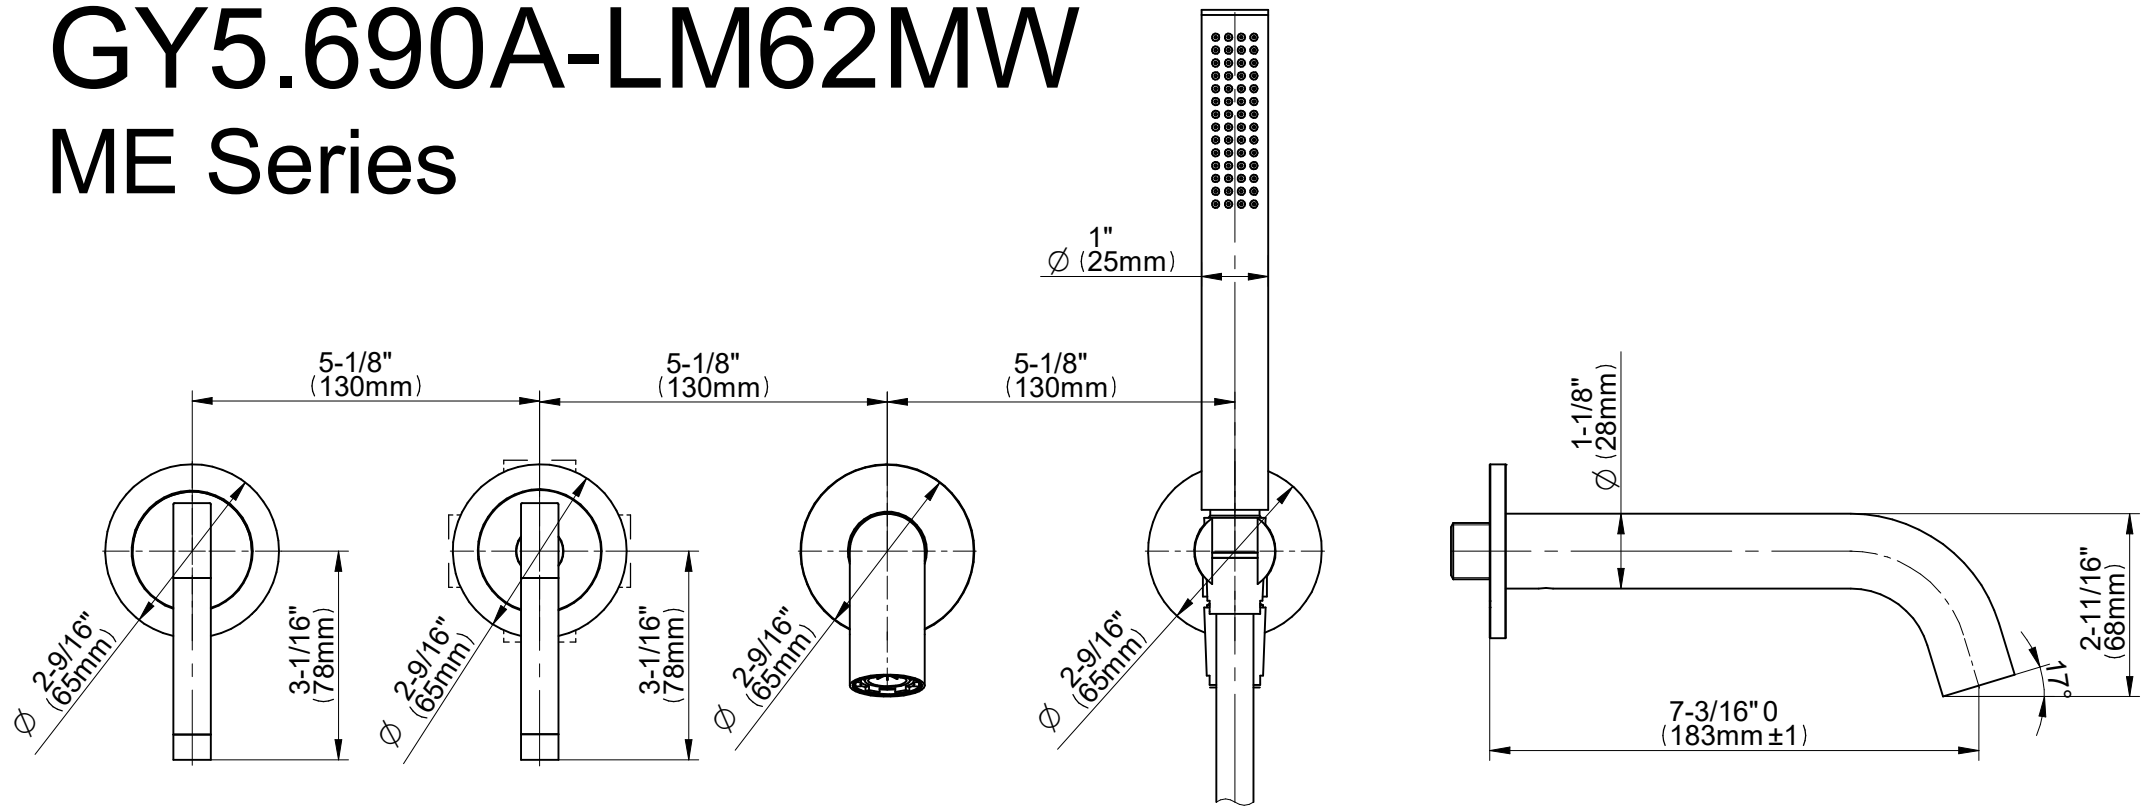

GY5.690A-LM62MW

ME Series

GRAFF®
Art of Bath