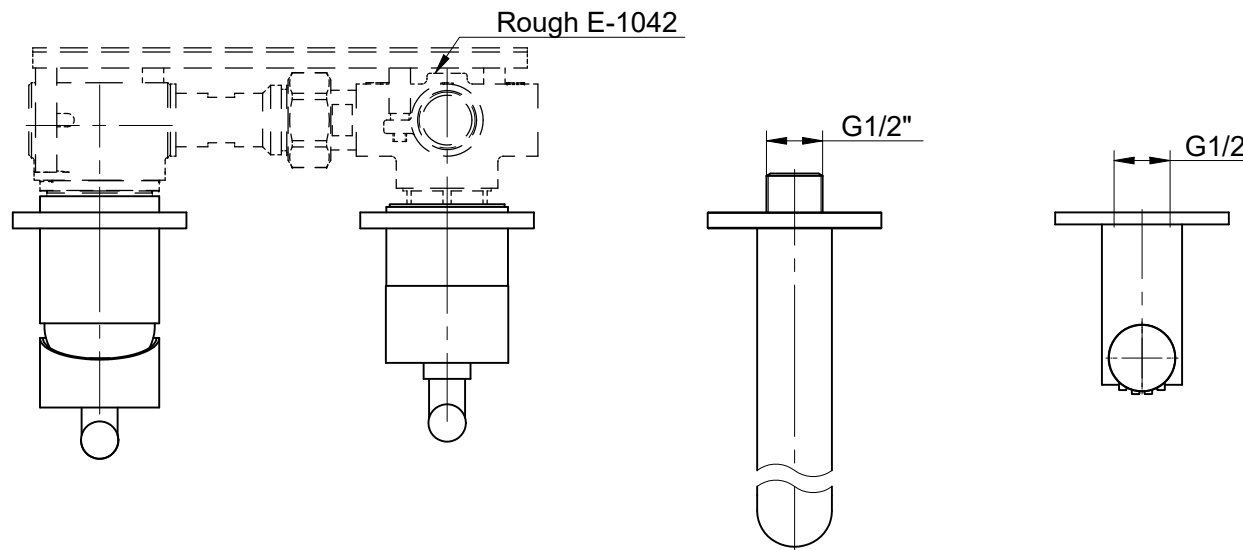

EY5.690A-LM62MW-**-T

ME Series

GRAFF[®]
Art of Bath