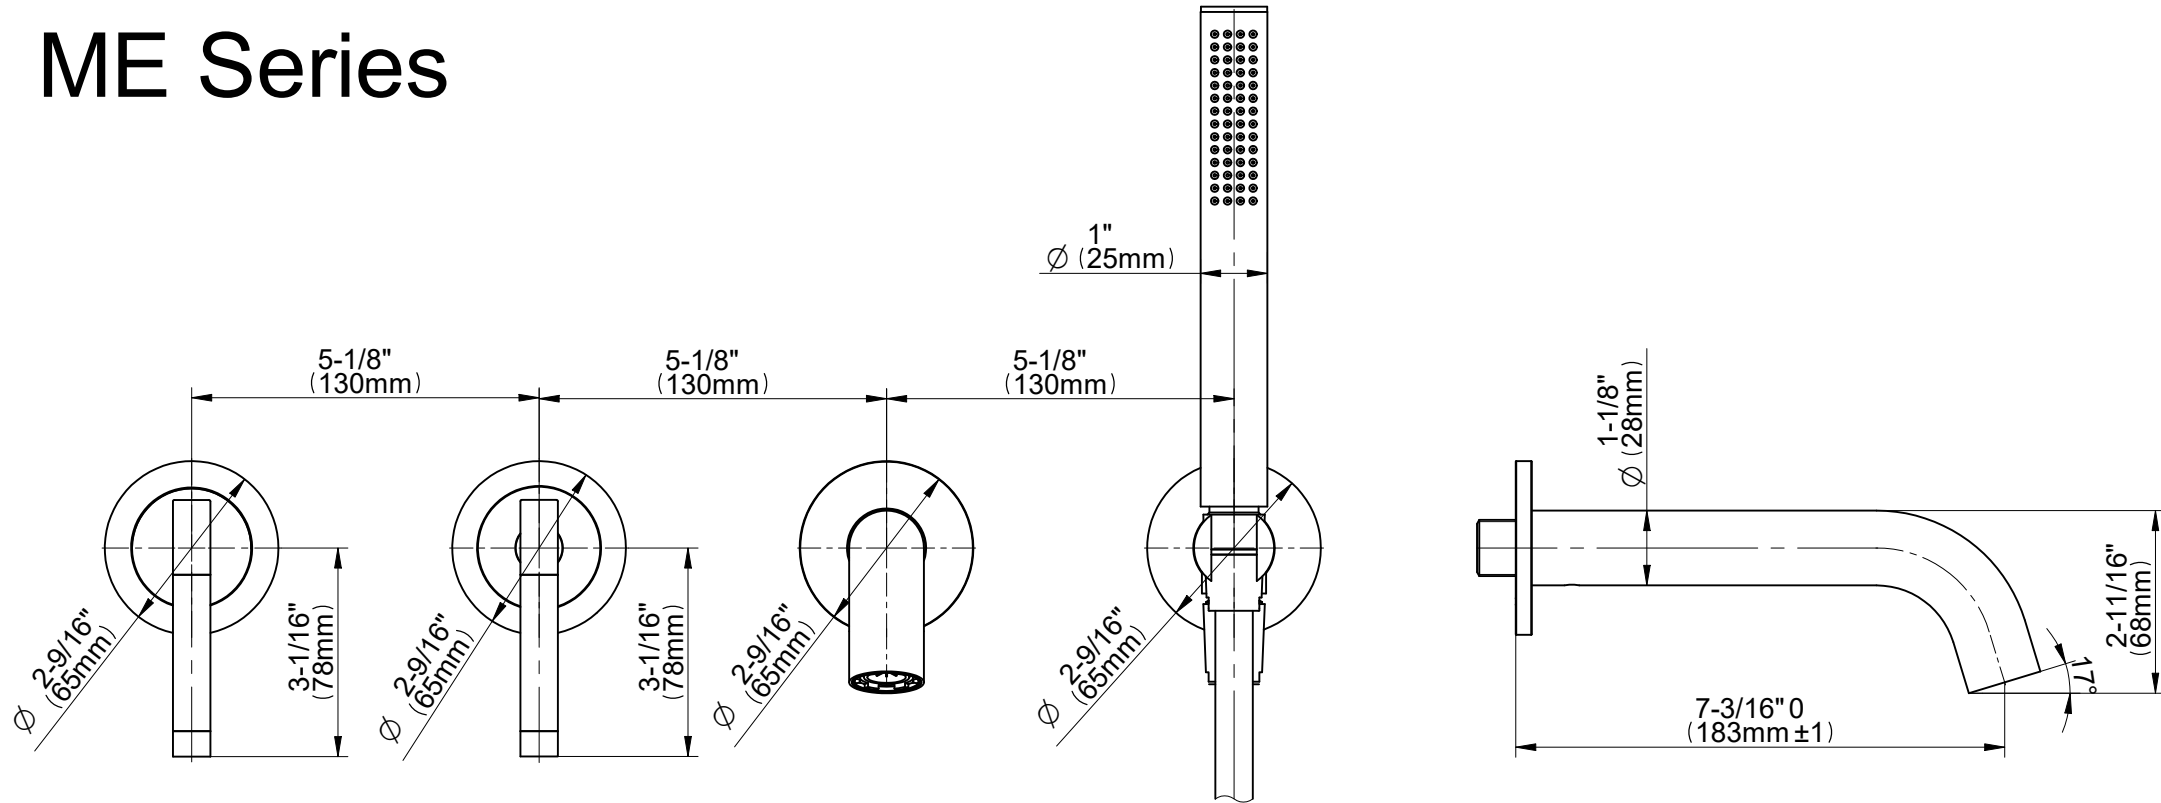

EY5.690A-LM62MW-**-T

ME Series

GRAFF[®]
Art of Bath