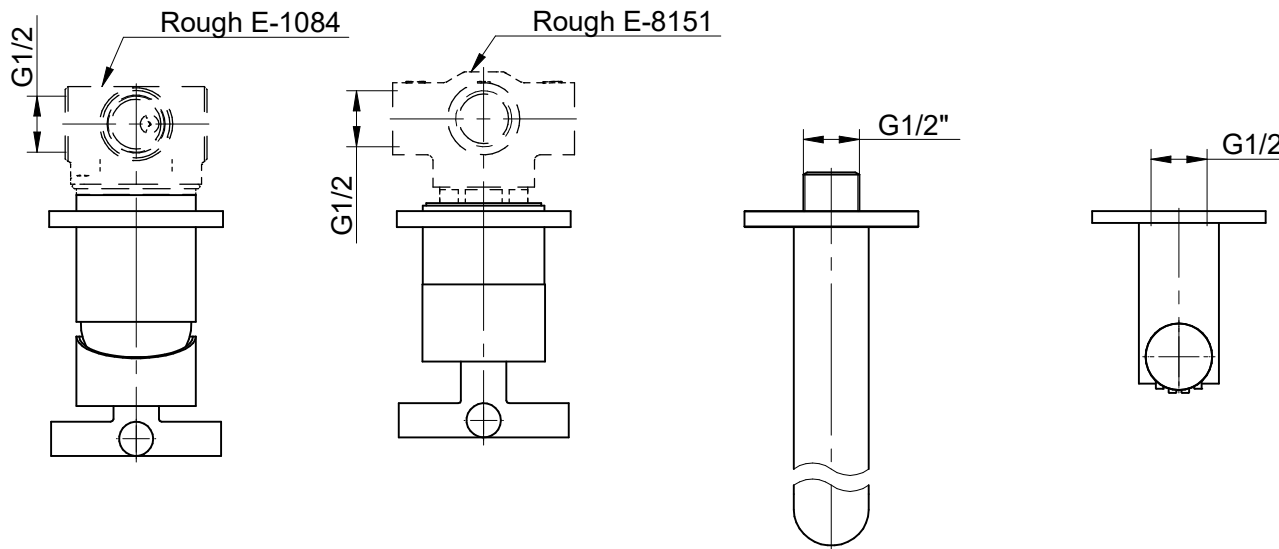

EY5.690A-C17MW

ME Series

GRAFF[®]
Art of Bath