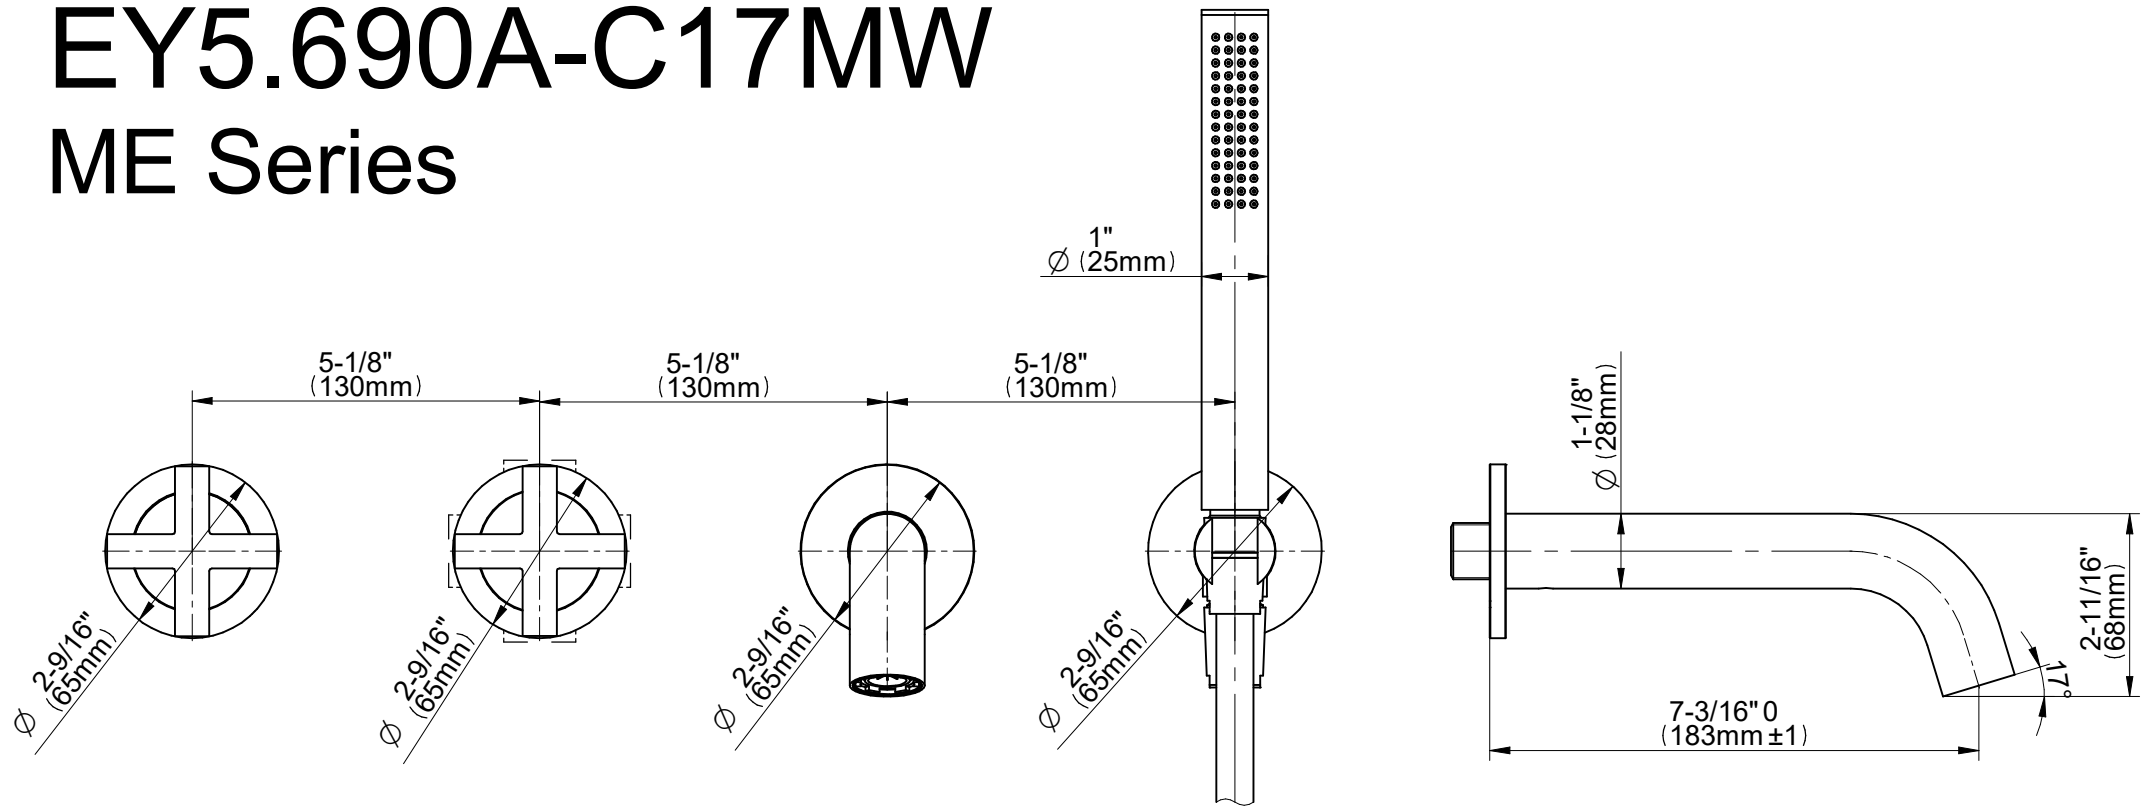

EY5.690A-C17MW

ME Series

GRAFF[®]
Art of Bath