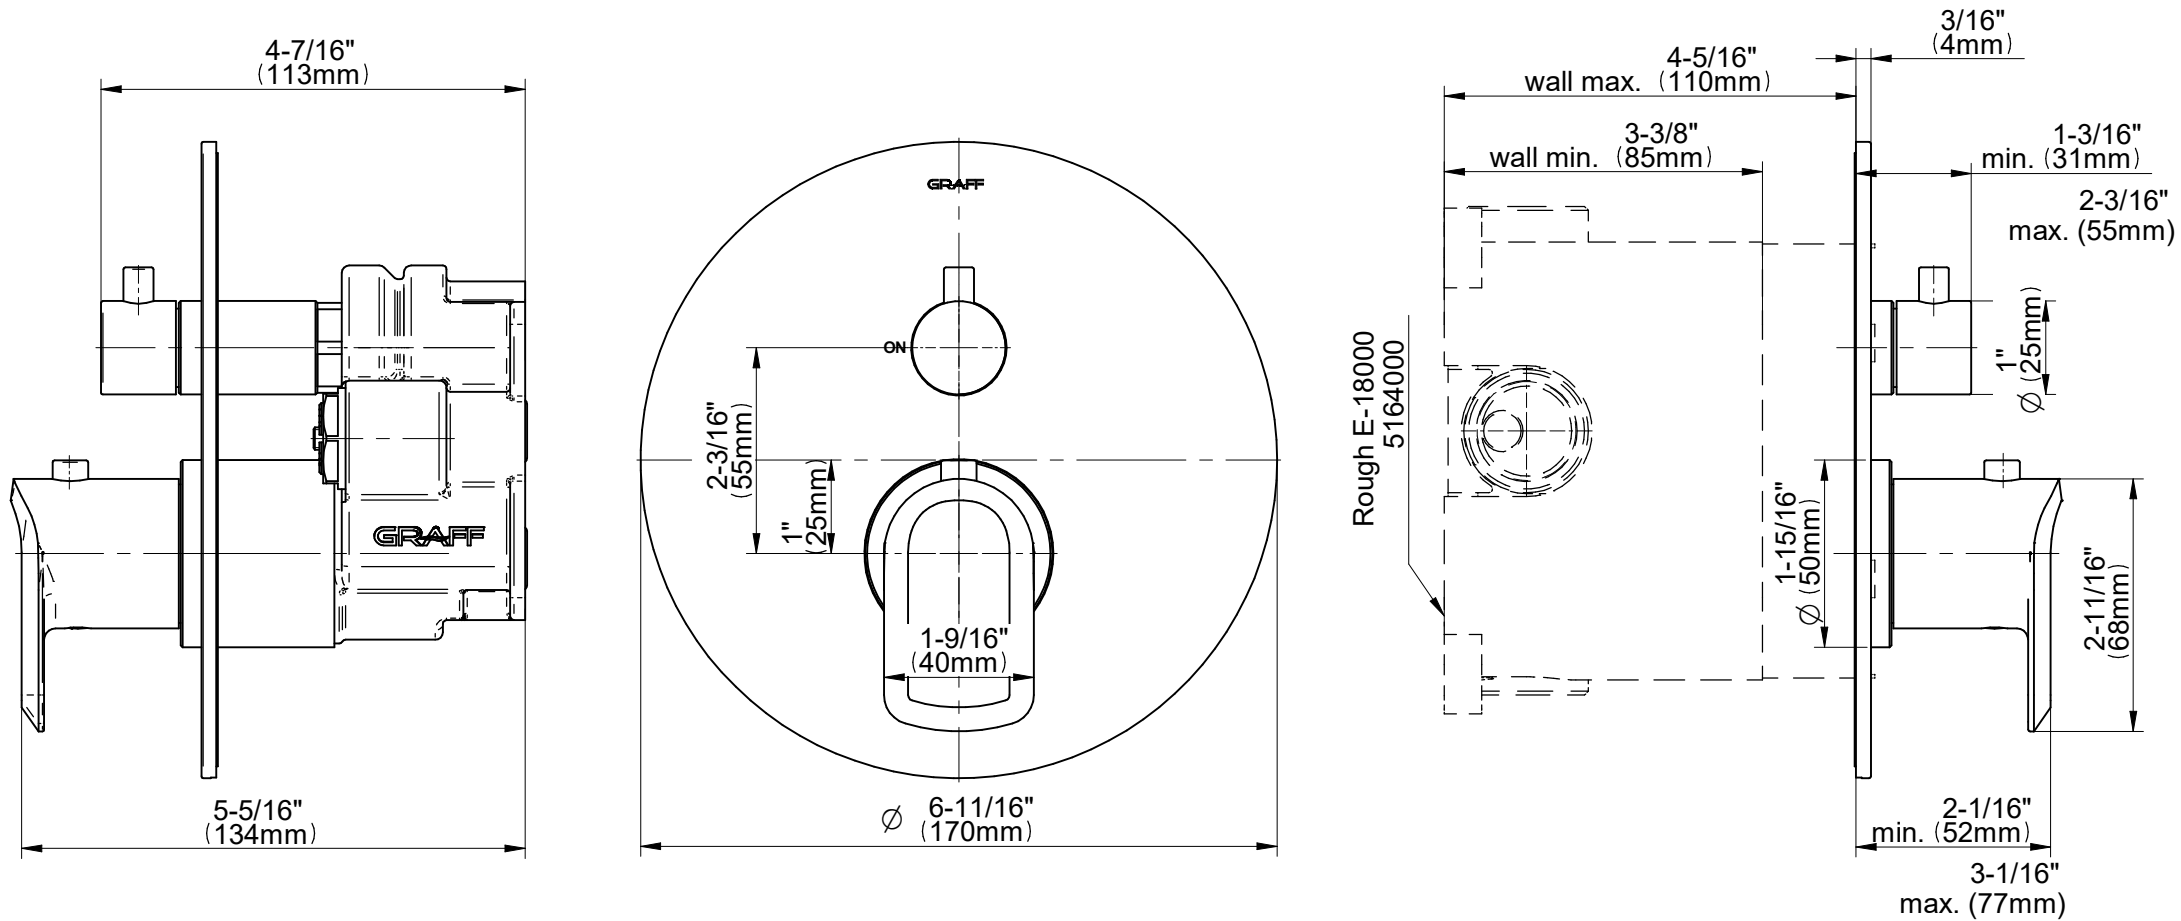

# E-18035-LM61E-T

## Uni-Box Series

**GRAFF®**  
Art of Bath