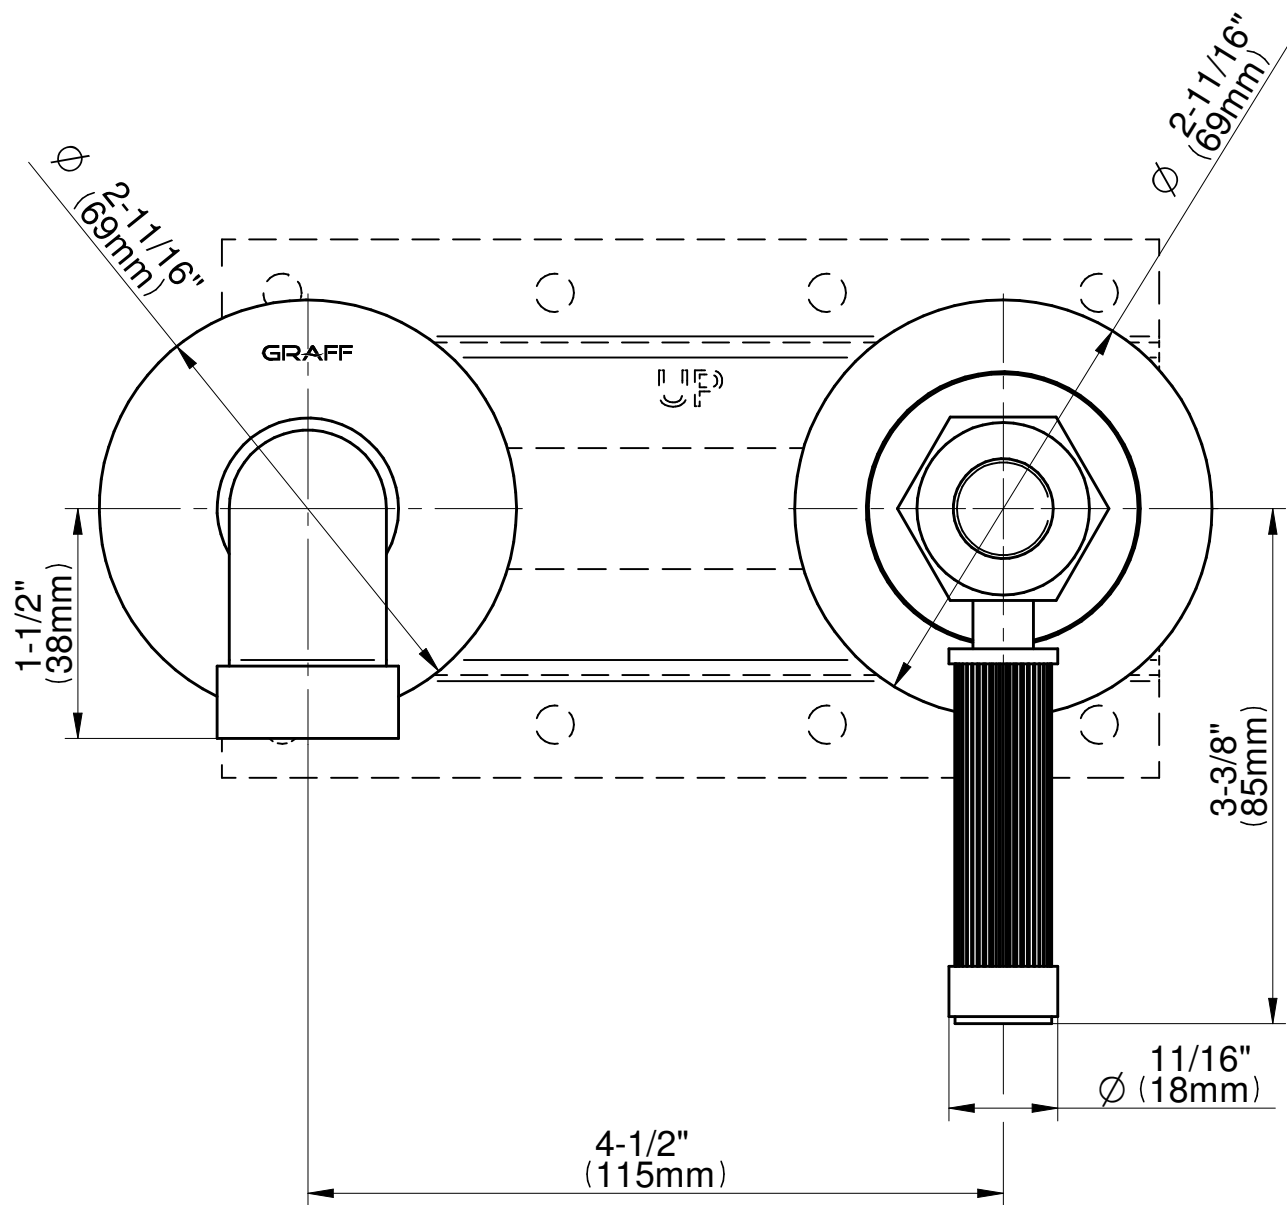

E-11338-LM56W

Vintage Series

GRAFF[®]