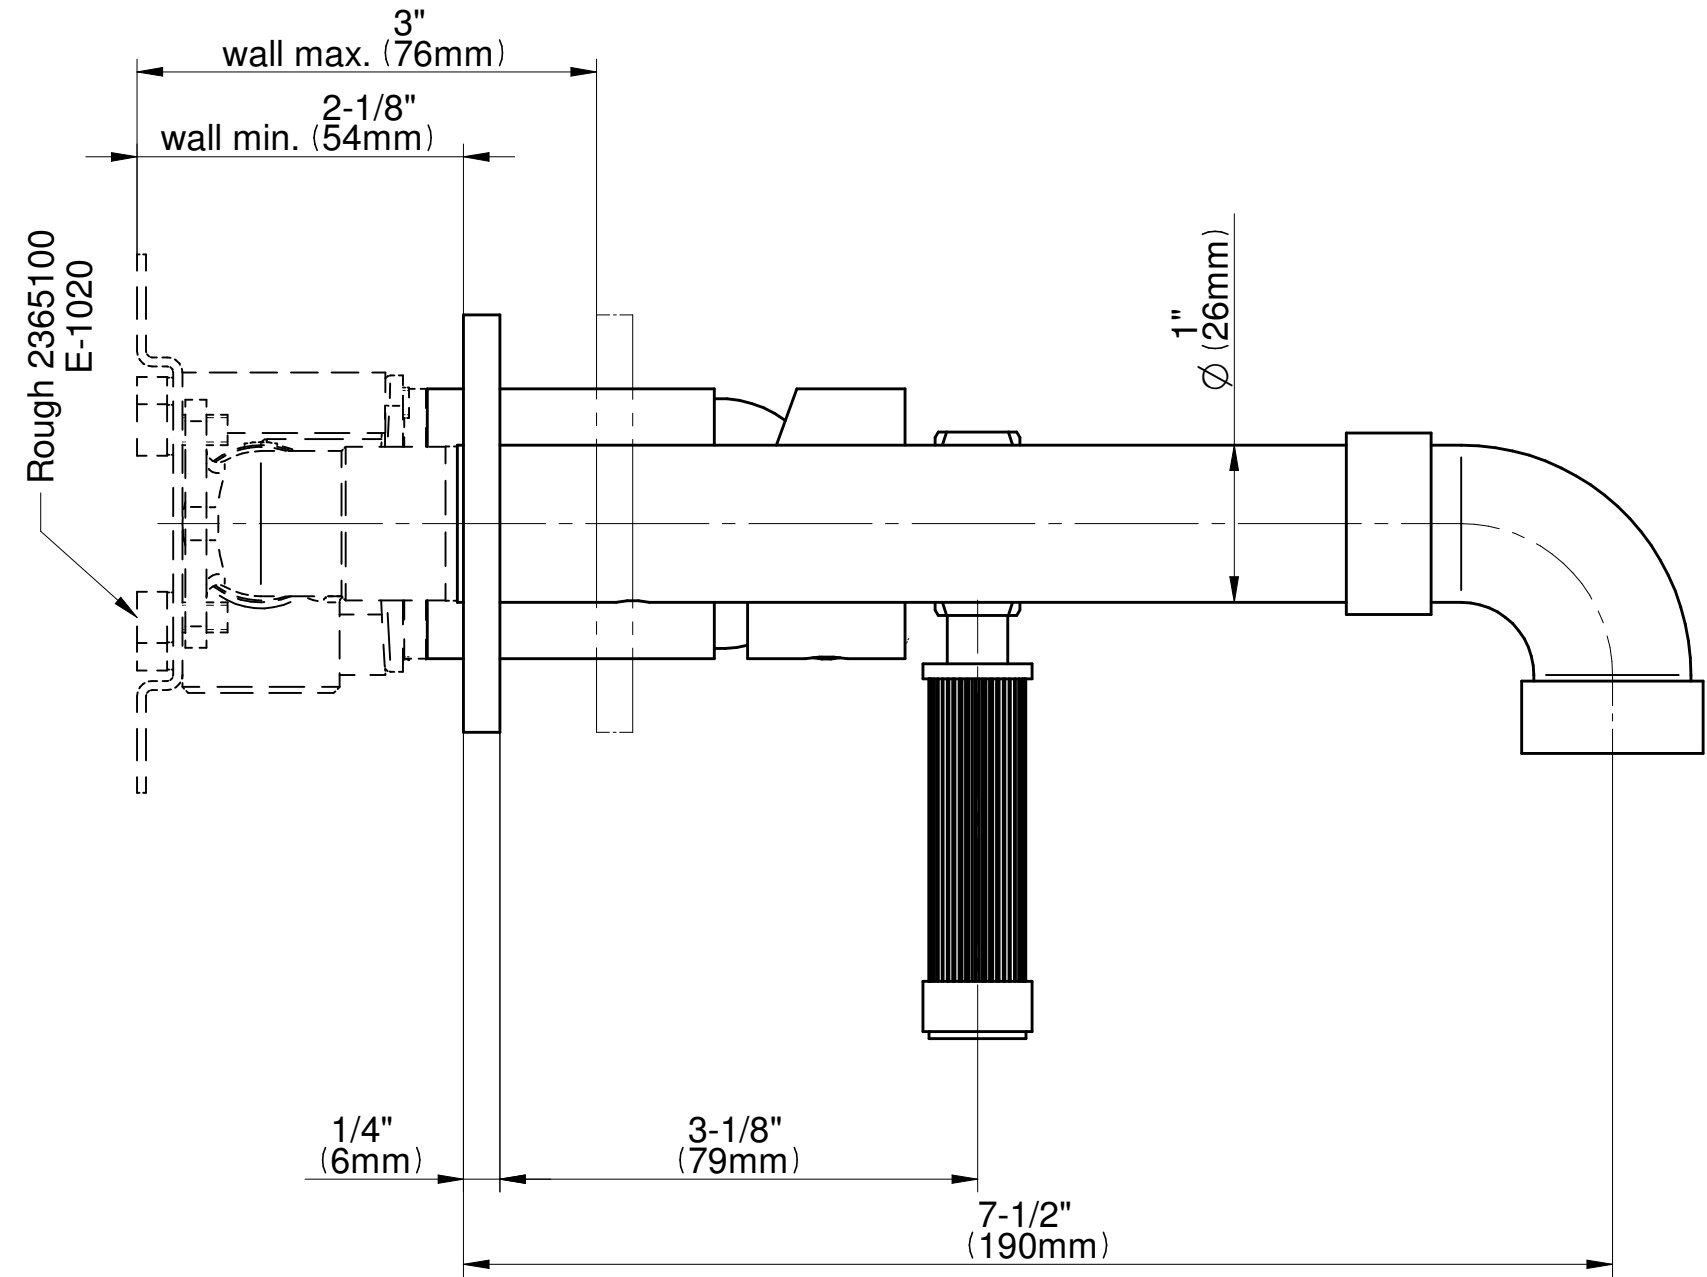

E-11338-LM56W

Vintage Series

GRAFF[®]