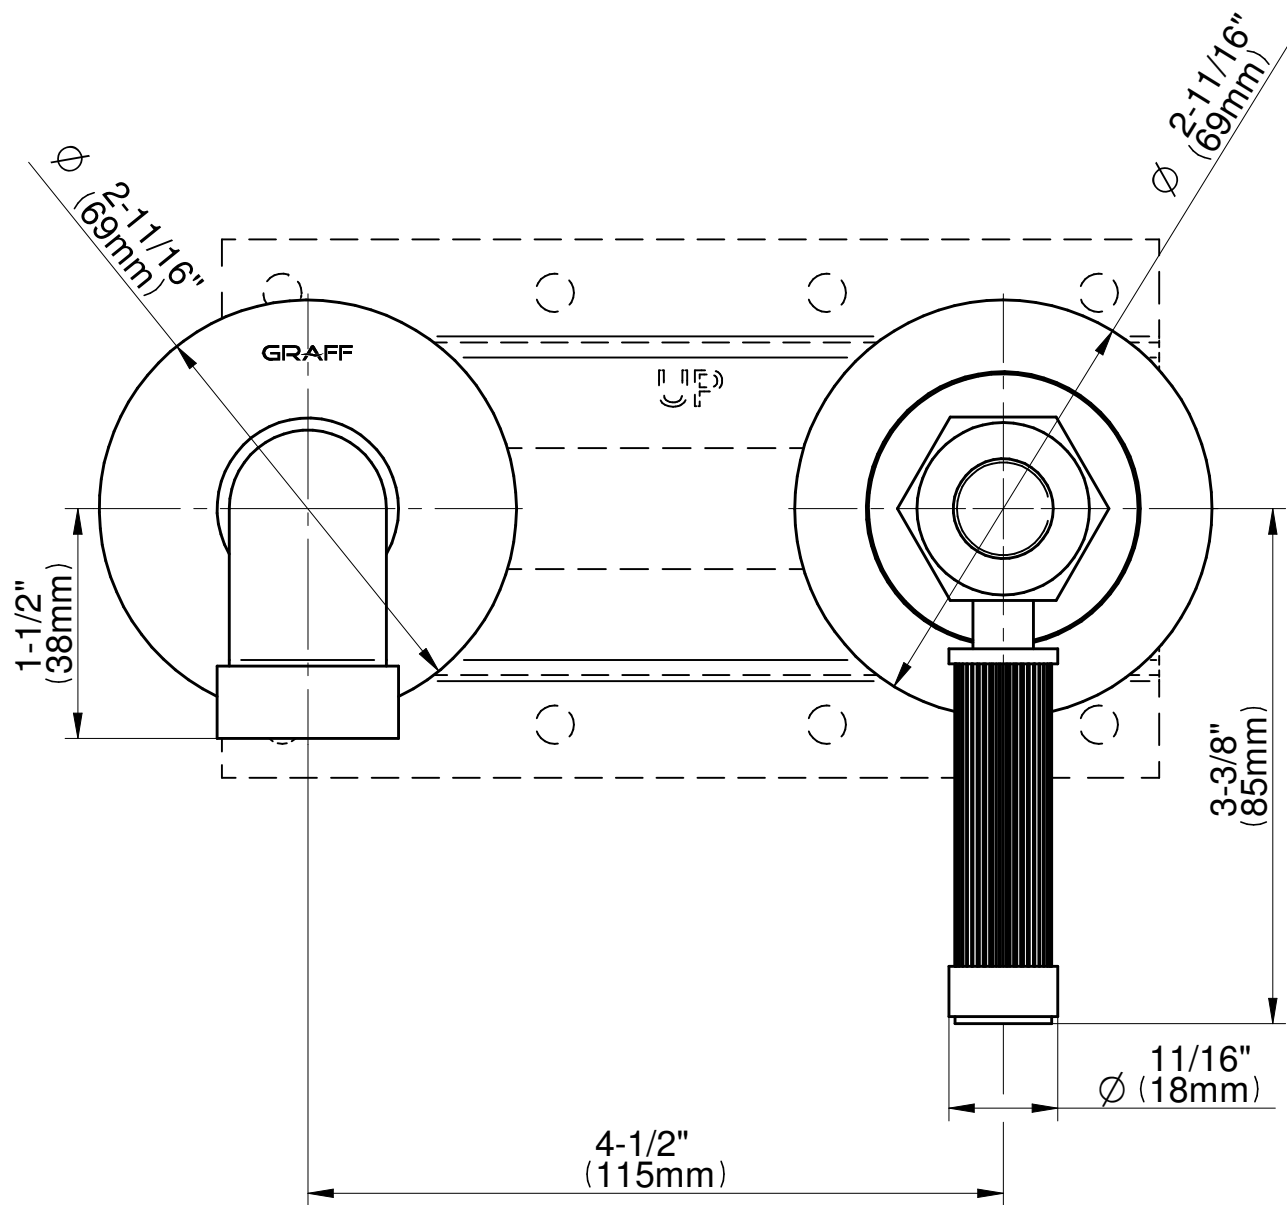

# E-11339-LM56W

## Vintage Series

**GRAFF®**