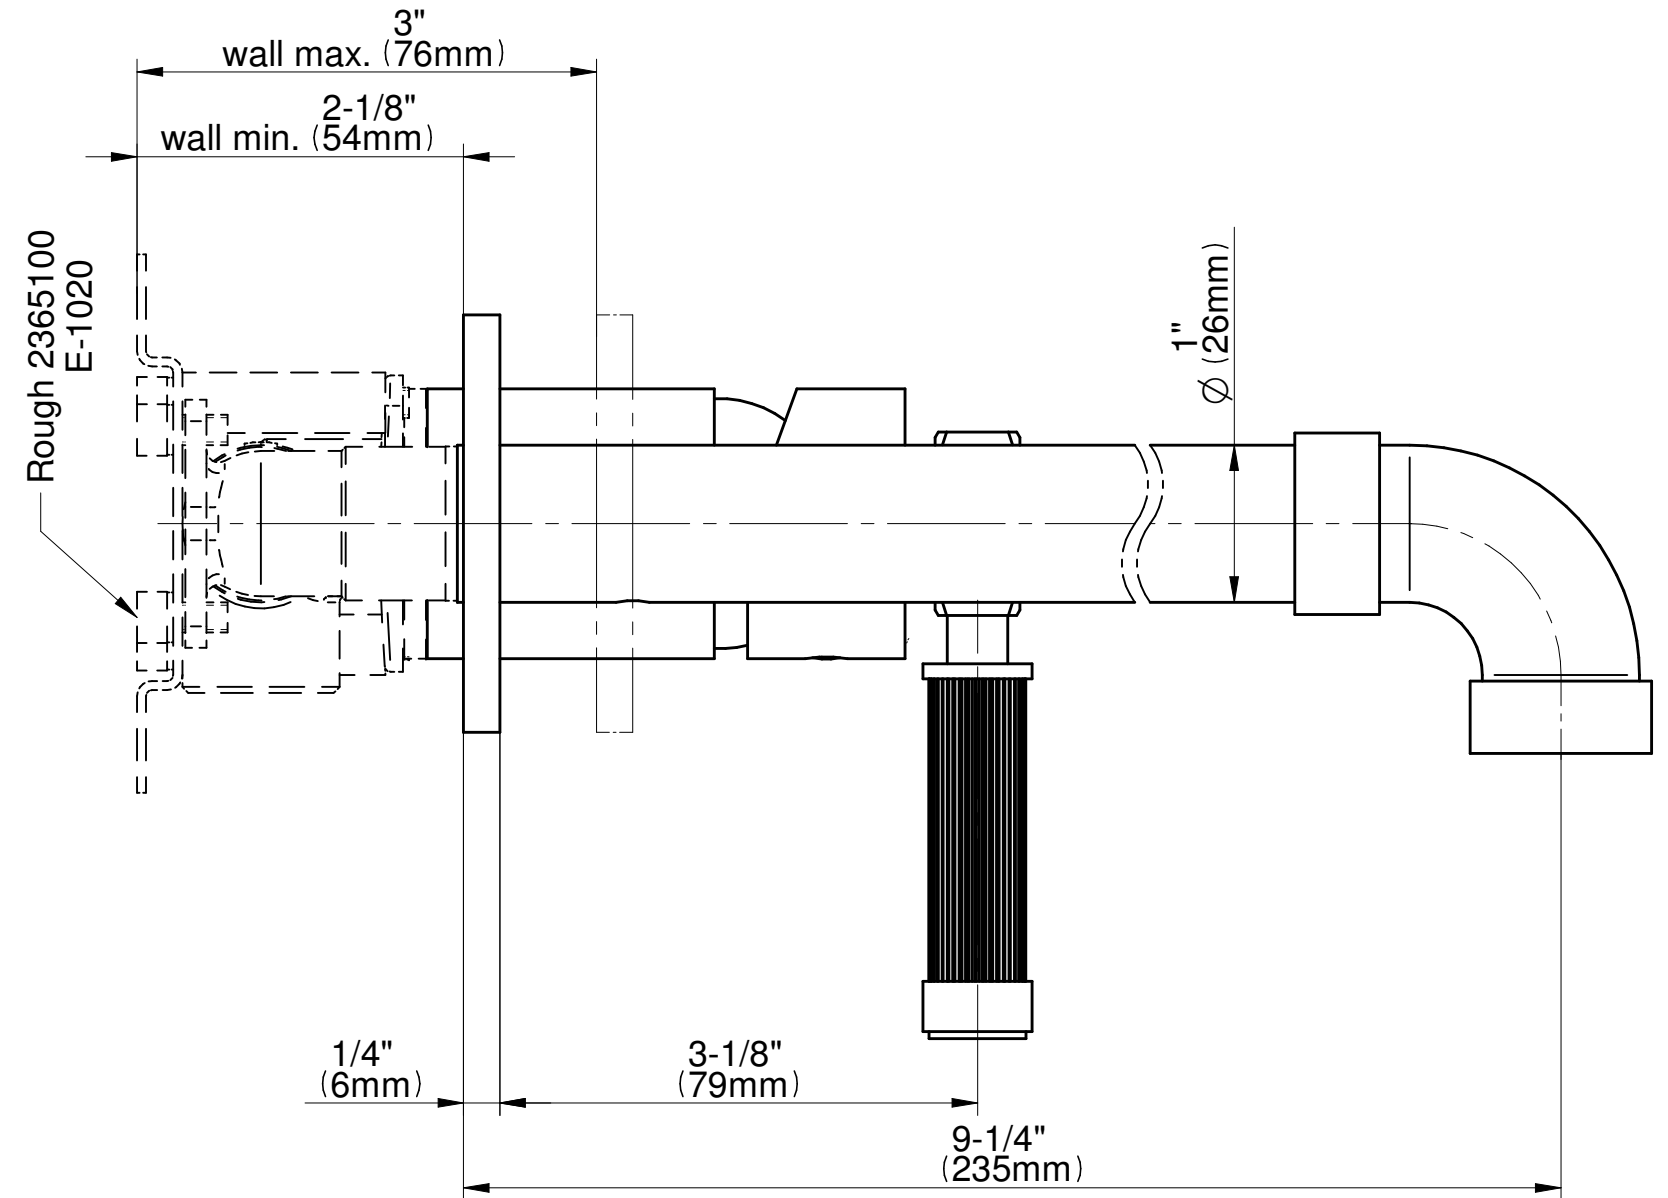

# E-11339-LM56W

## Vintage Series

**GRAFF®**