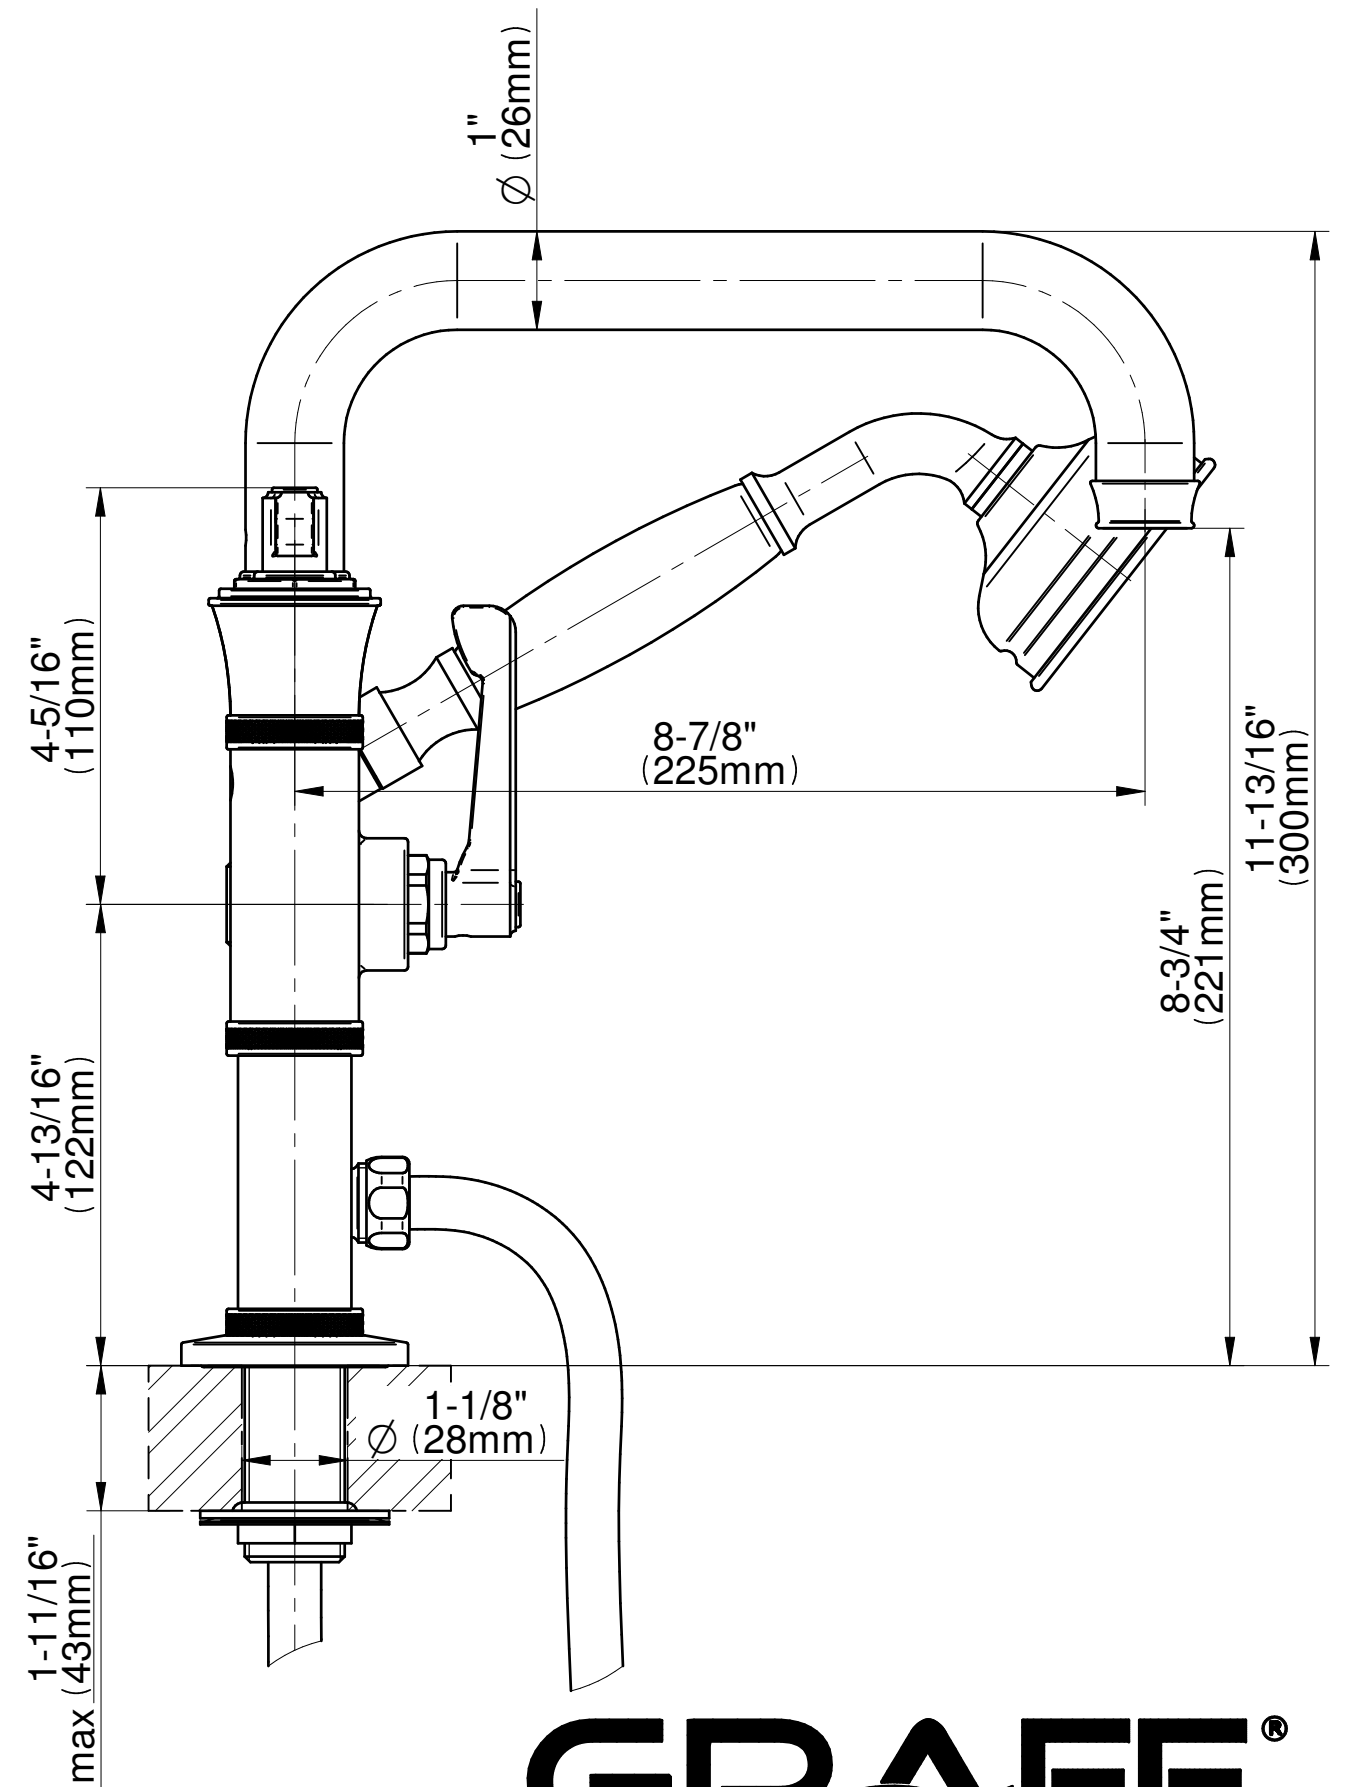

# E-11659-LM60B

## VIGNOLA Series

**GRAFF**<sup>®</sup>  
CUTTING EDGE DESIGN