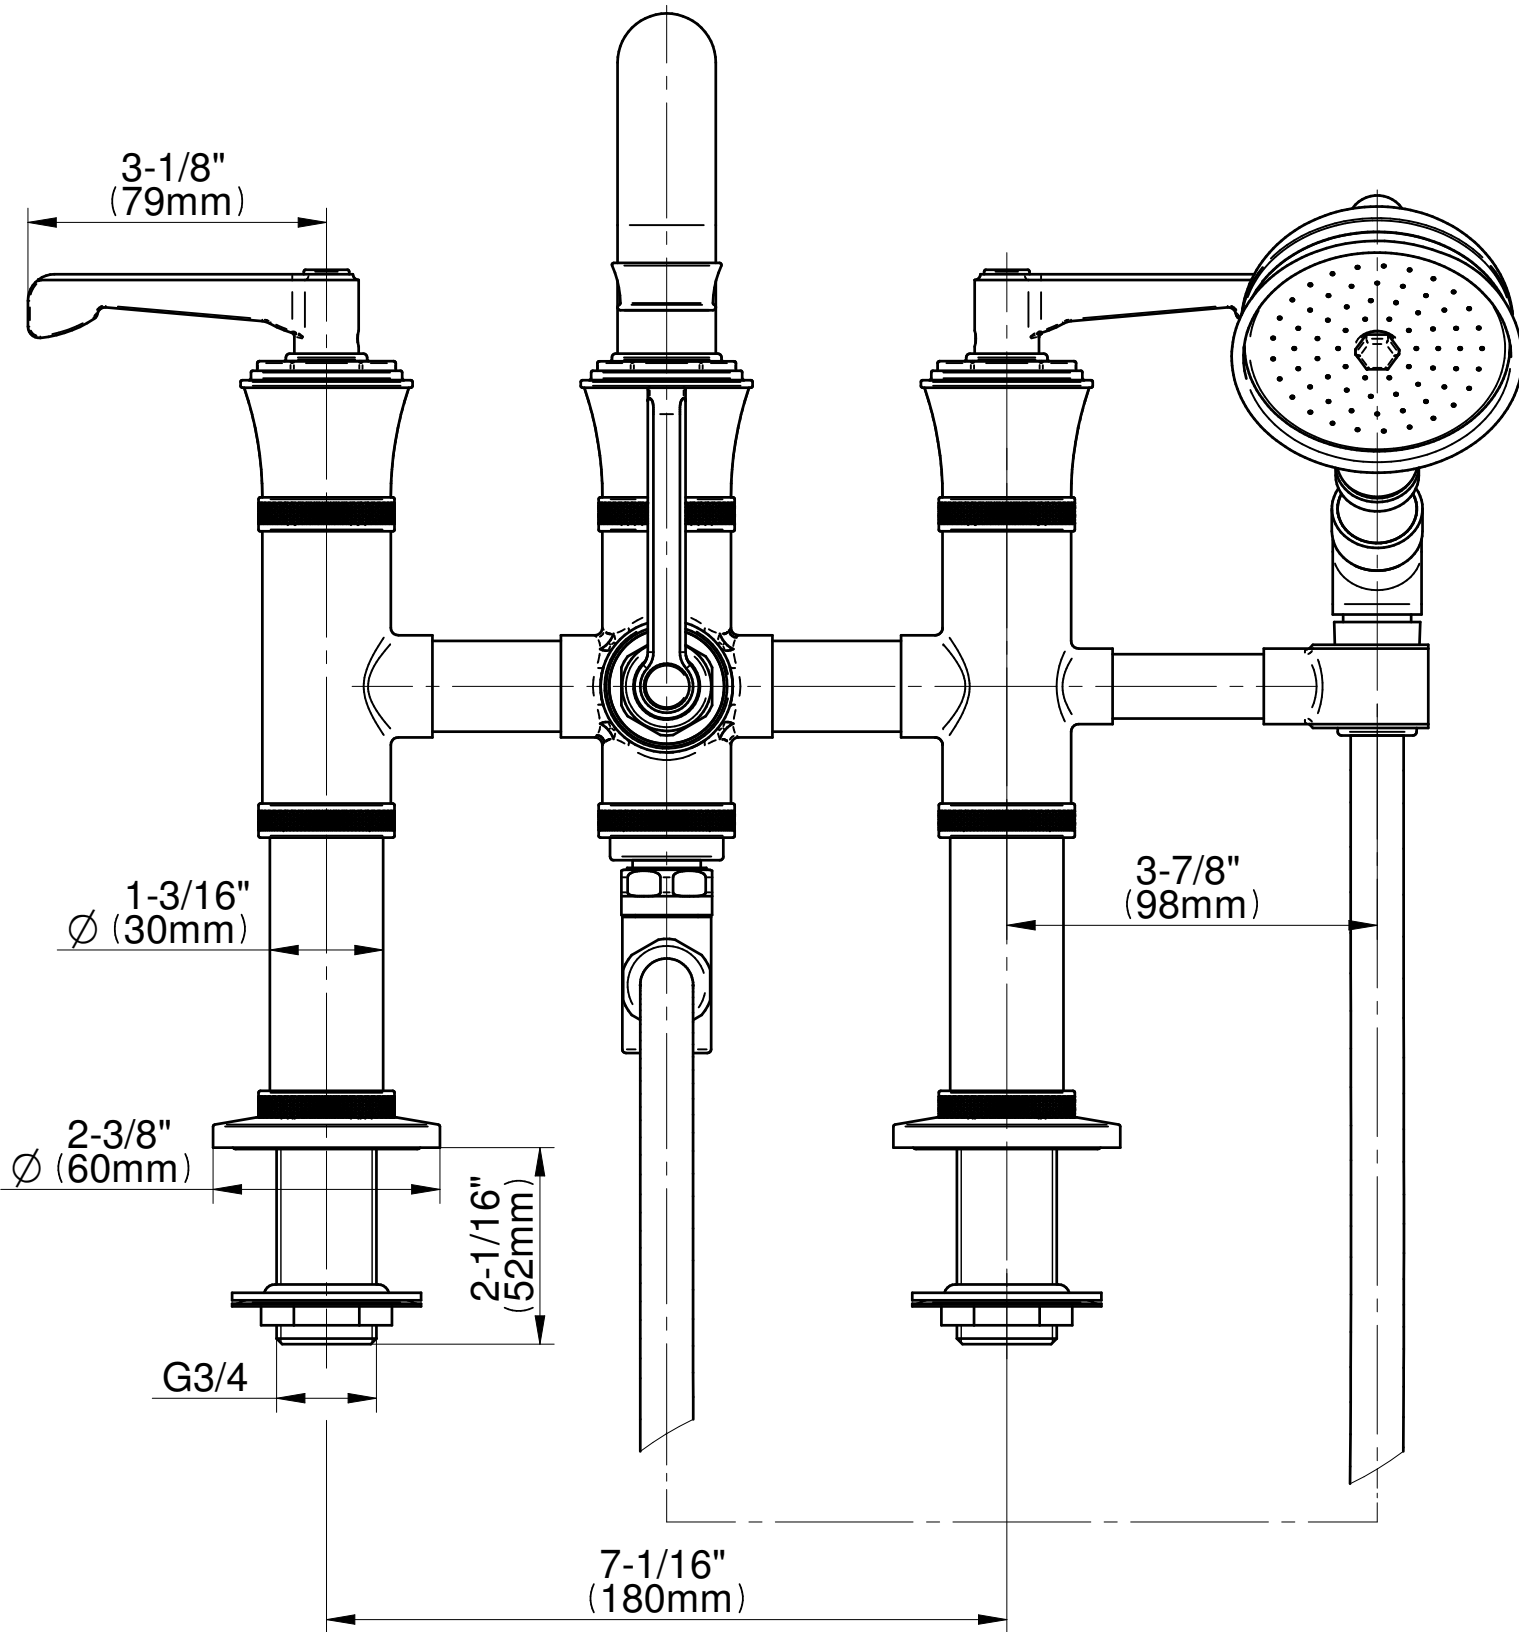

# E-11659-LM60B

## VIGNOLA Series

**GRAFF**<sup>®</sup>  
CUTTING EDGE DESIGN