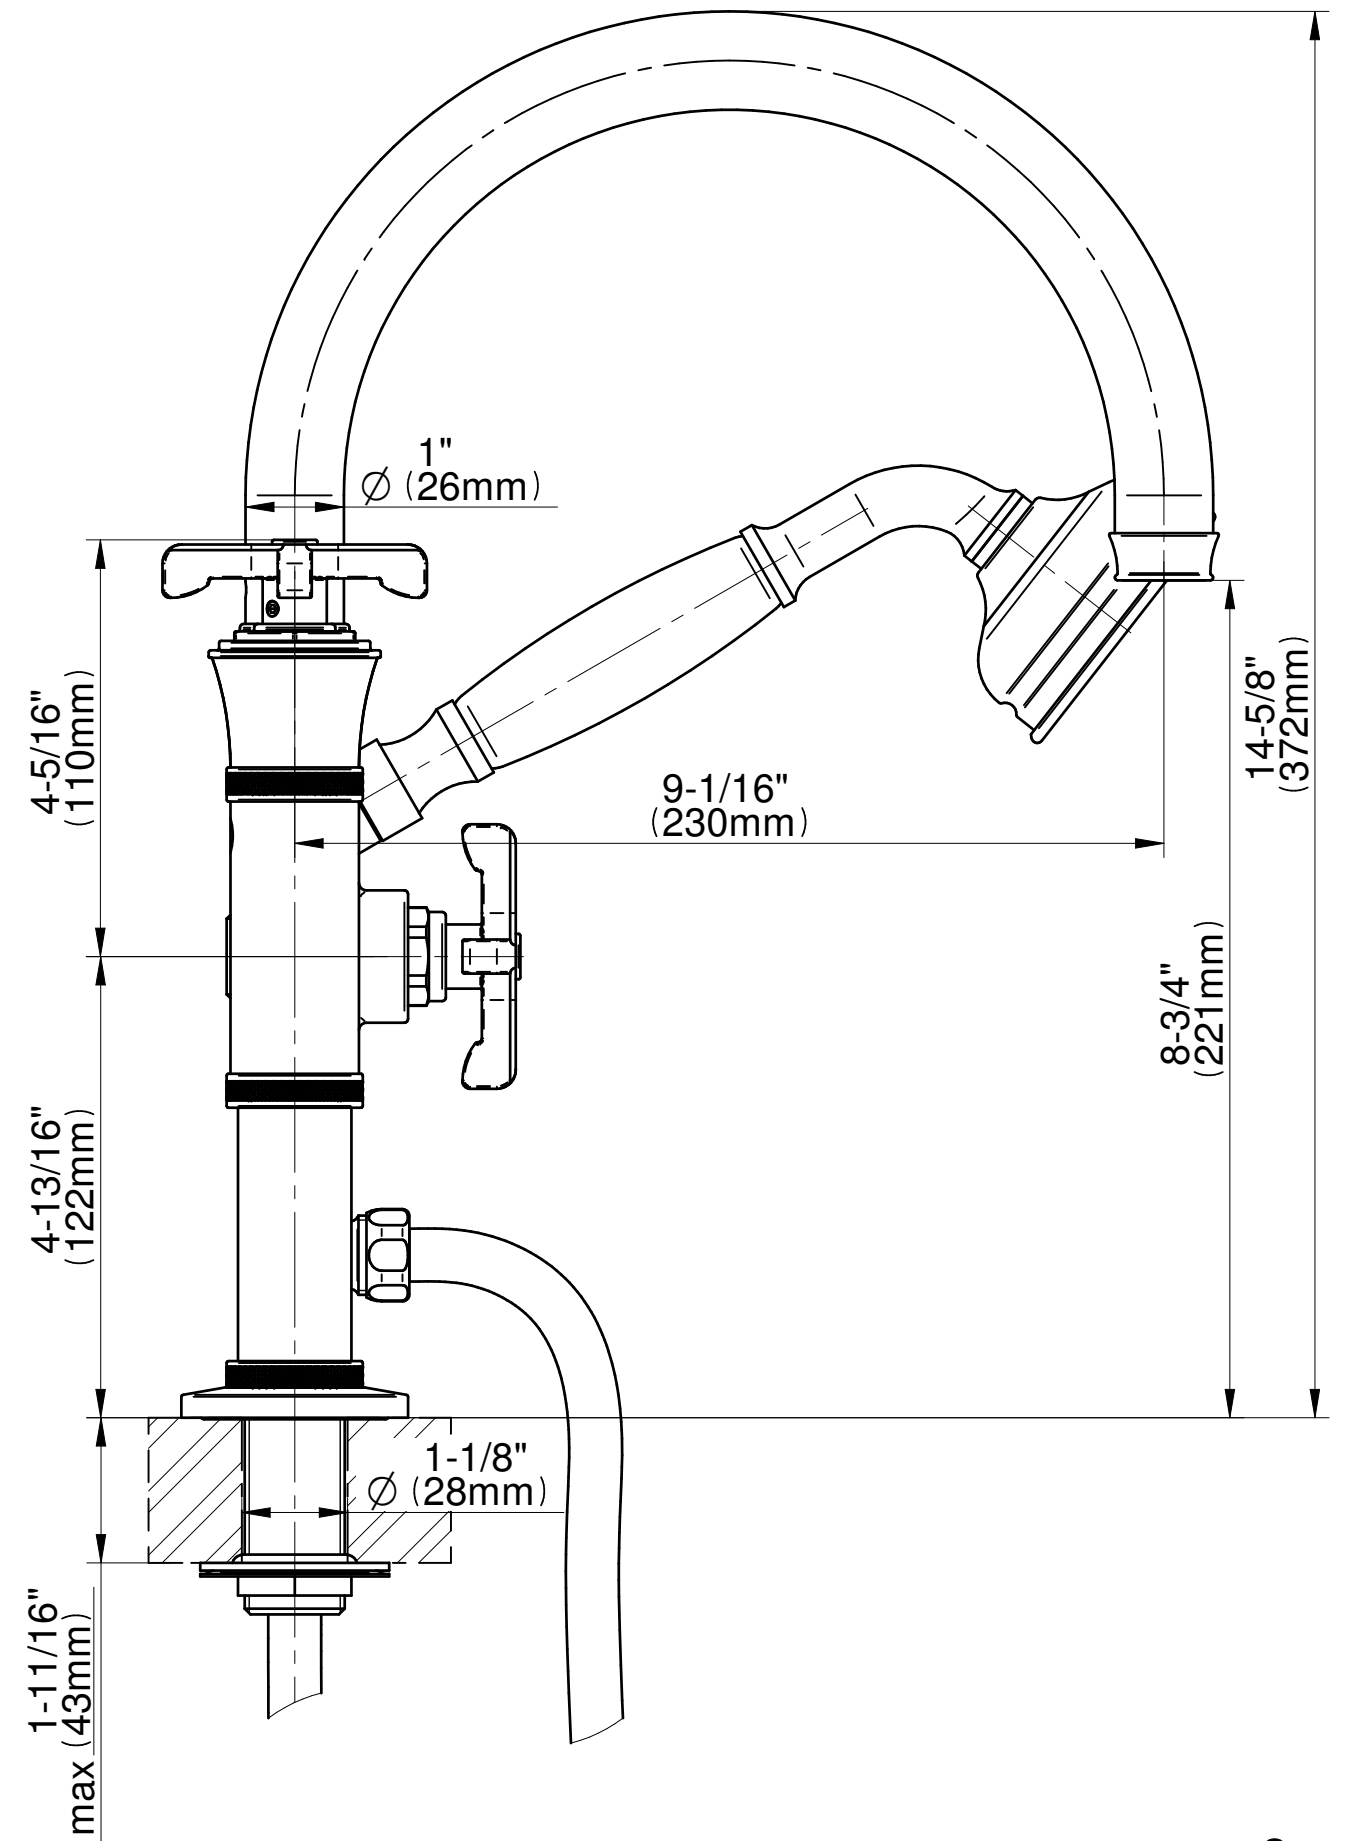

E-11658-C20B

VIGNOLA Series

GRAFF[®]
CUTTING EDGE DESIGN