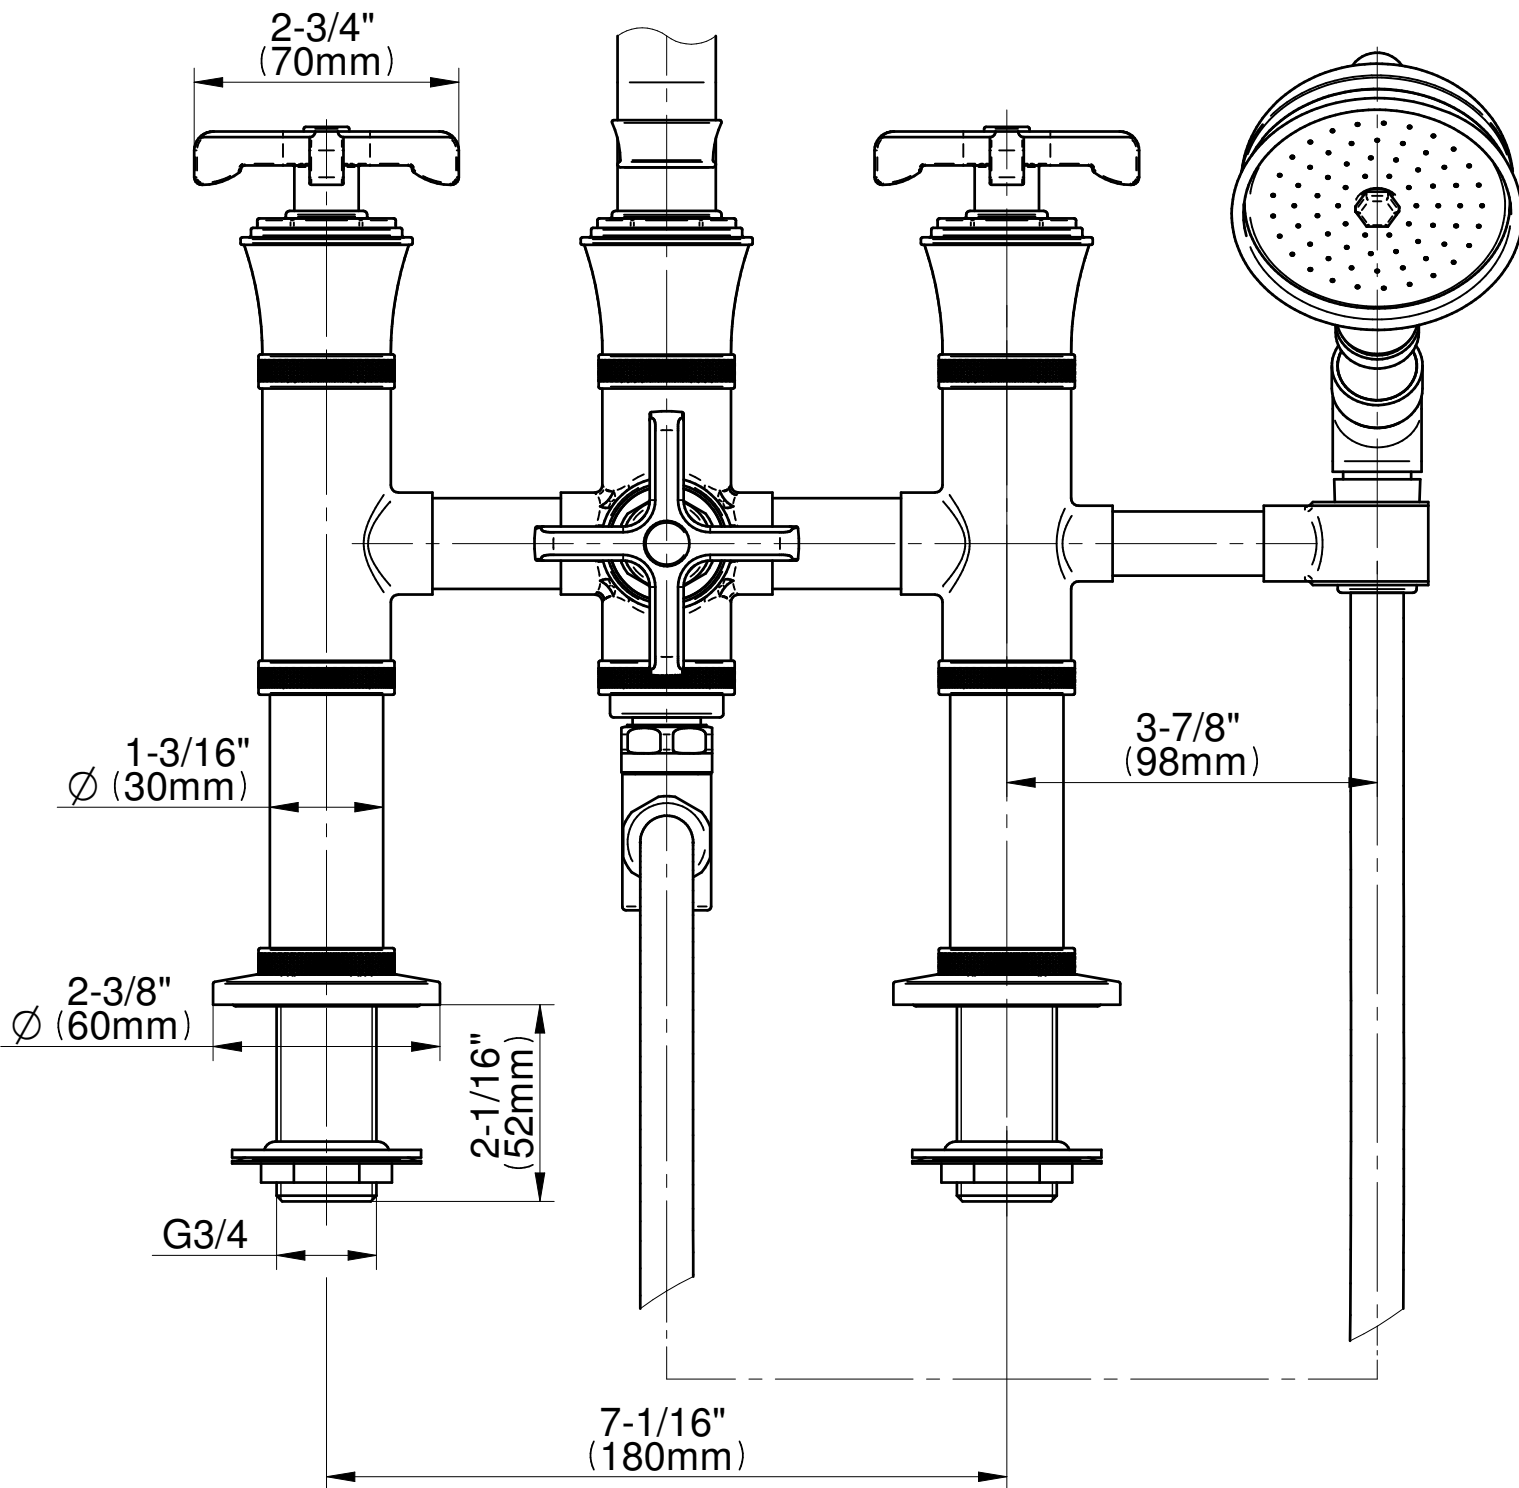

E-11658-C20B

VIGNOLA Series

GRAFF[®]
CUTTING EDGE DESIGN