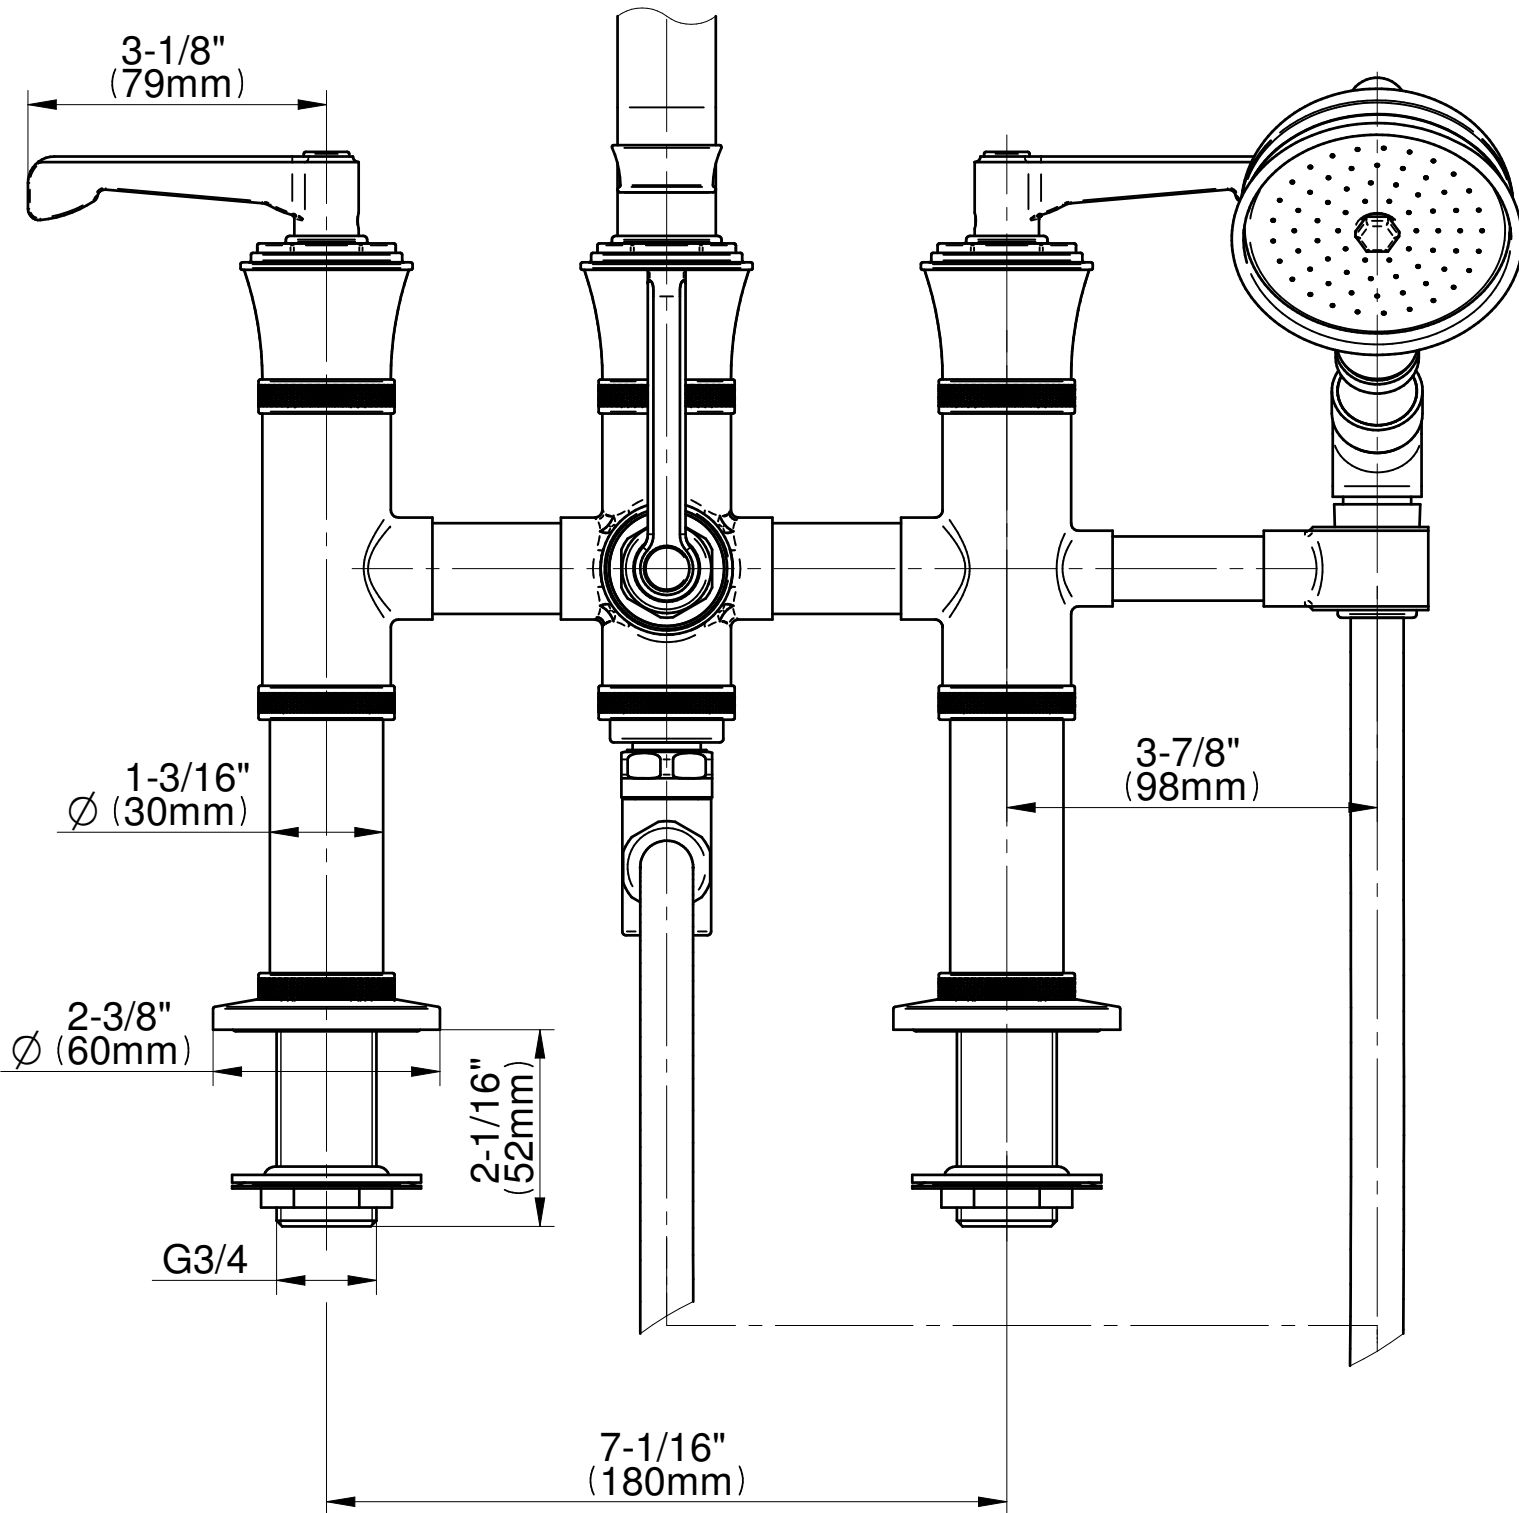

E-11658-LM60B

VIGNOLA Series

GRAFF[®]
CUTTING EDGE DESIGN