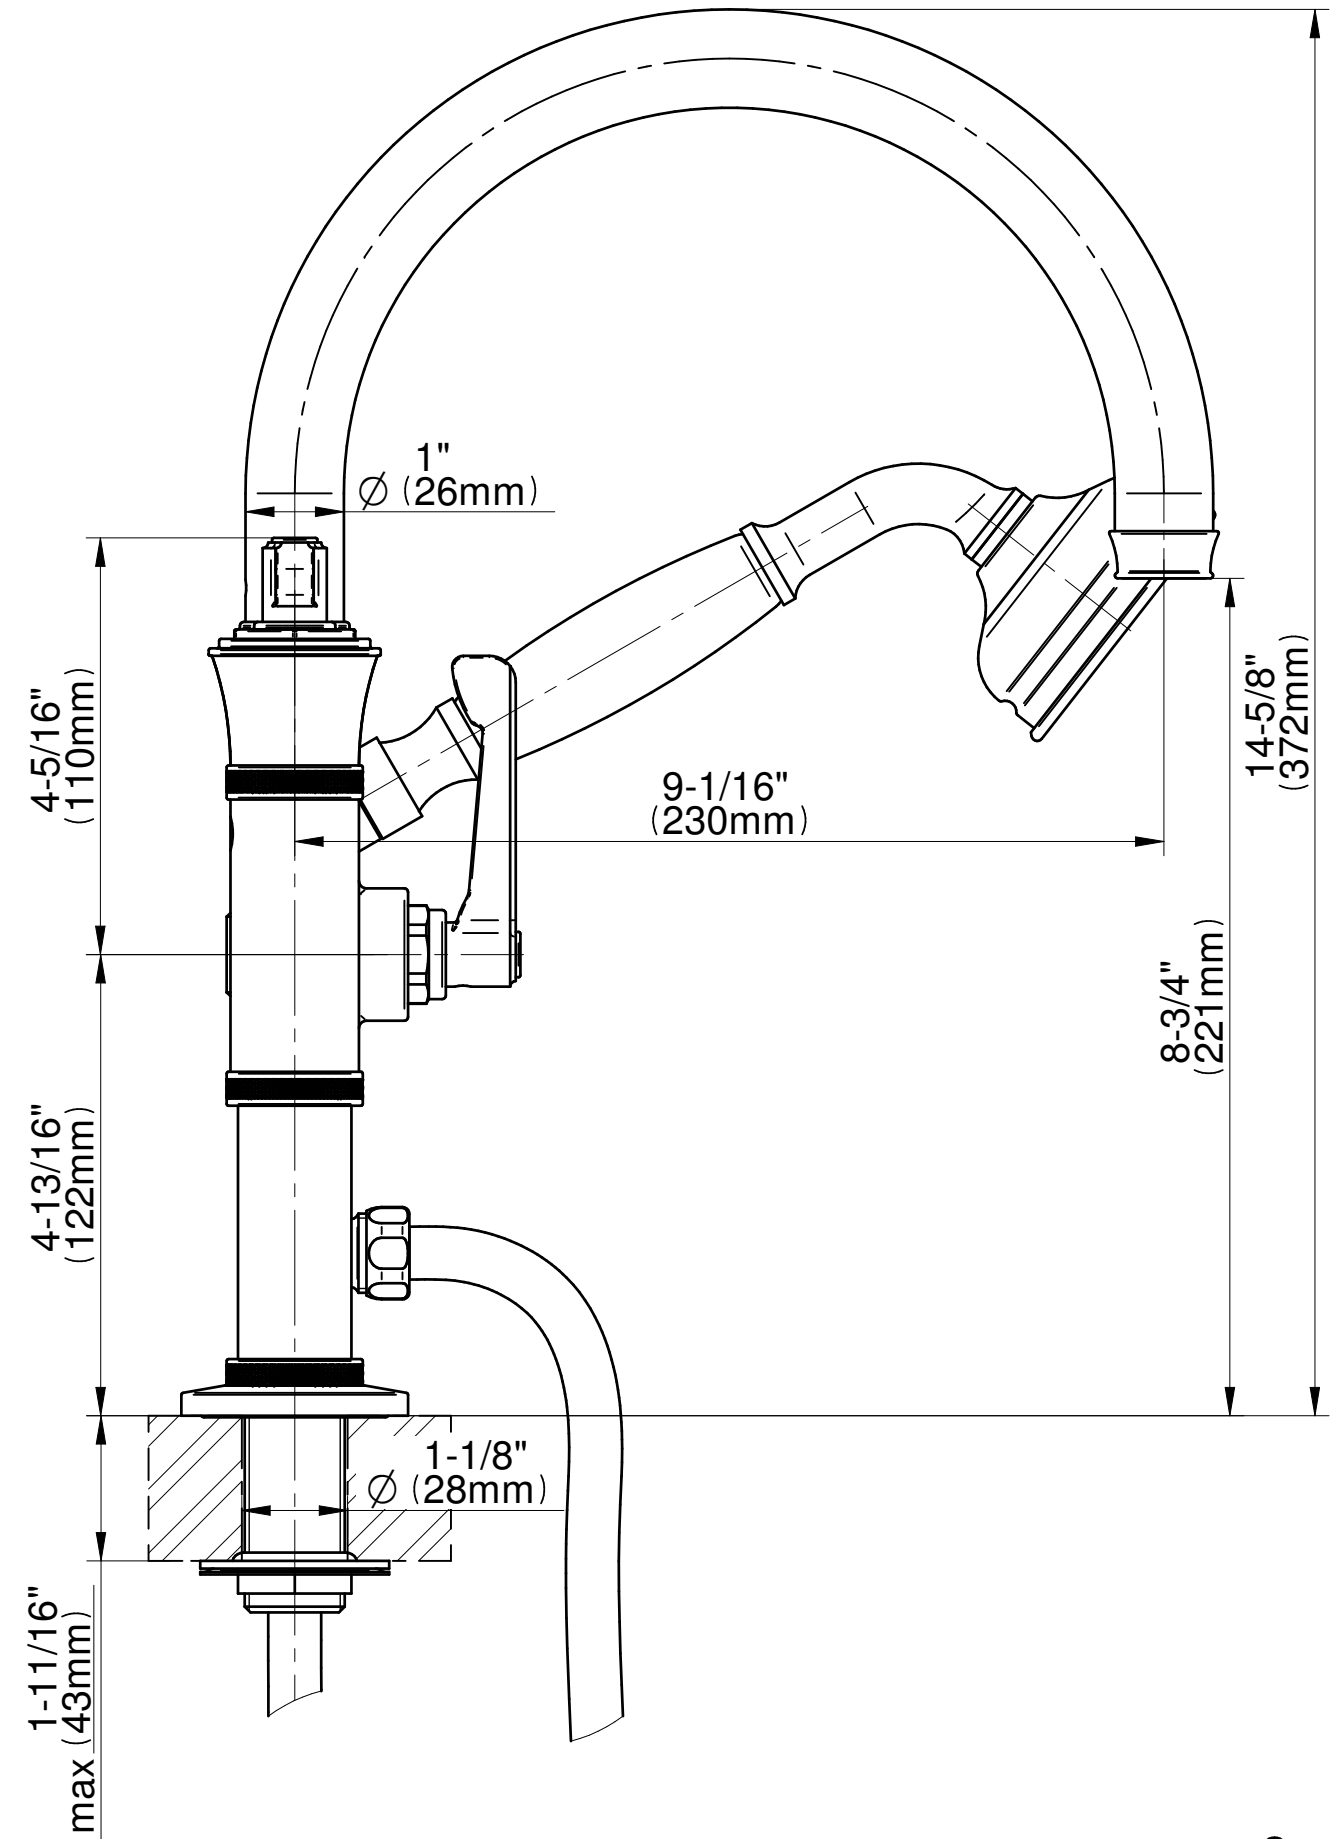

E-11658-LM60B

VIGNOLA Series

GRAFF[®]
CUTTING EDGE DESIGN