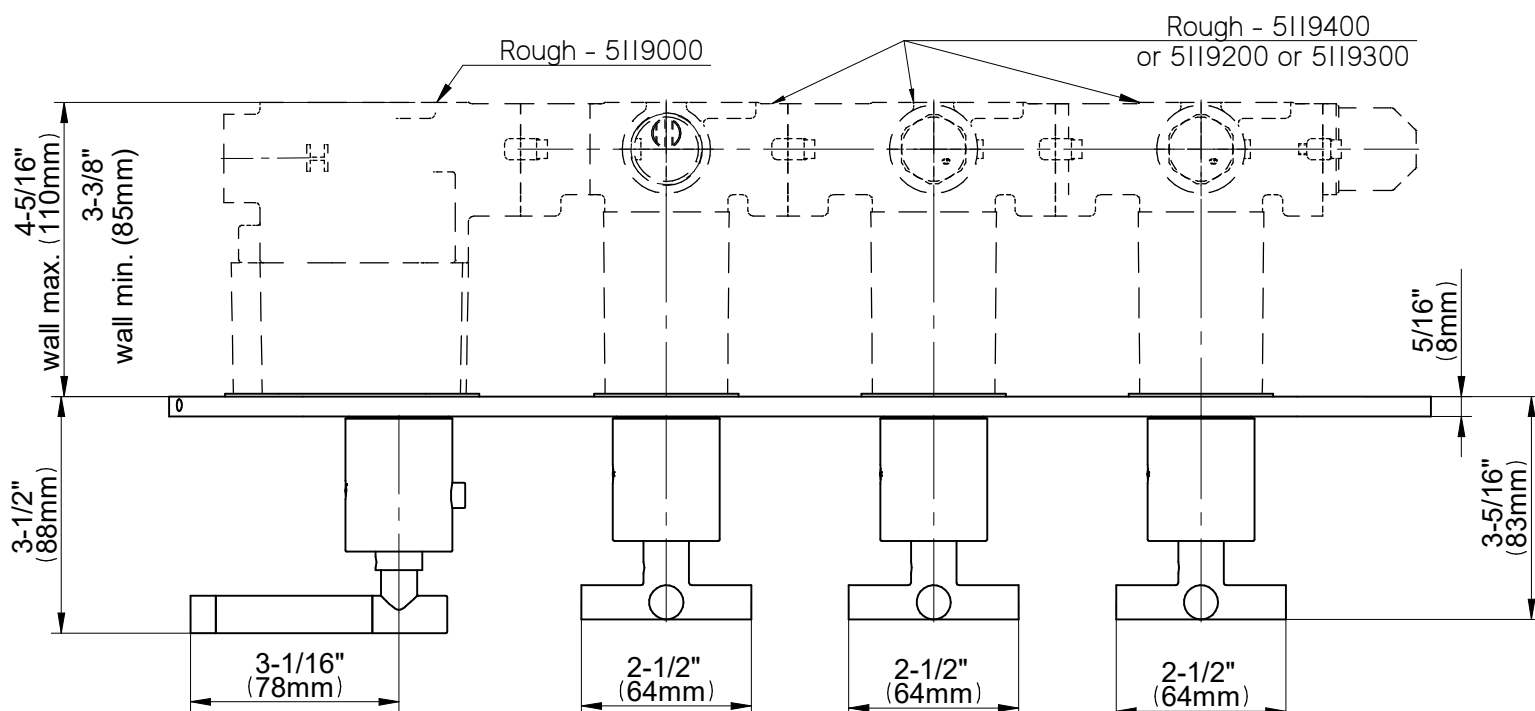

E-8058H-LM62C17-T

Terra Series

GRAFF®
Art of Bath