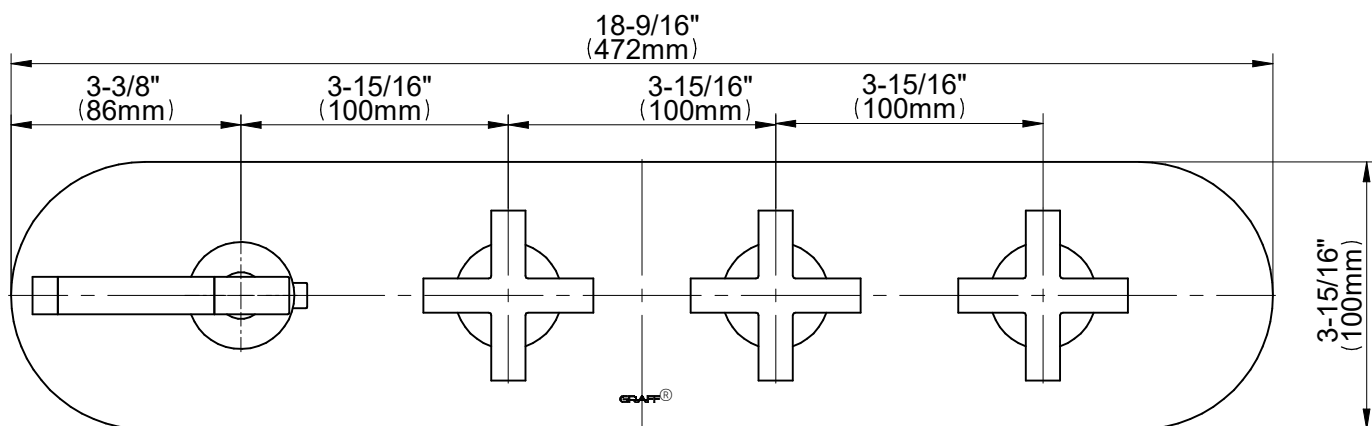

E-8058H-LM62C17-T

Terra Series

GRAFF®
Art of Bath