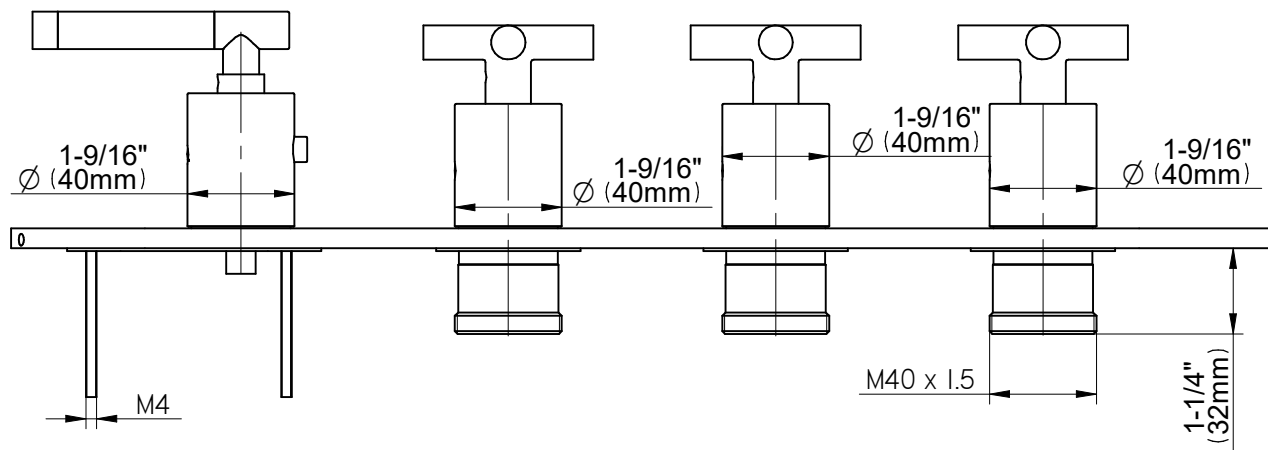

E-8058H-LM62C17-T

Terra Series

GRAFF®
Art of Bath