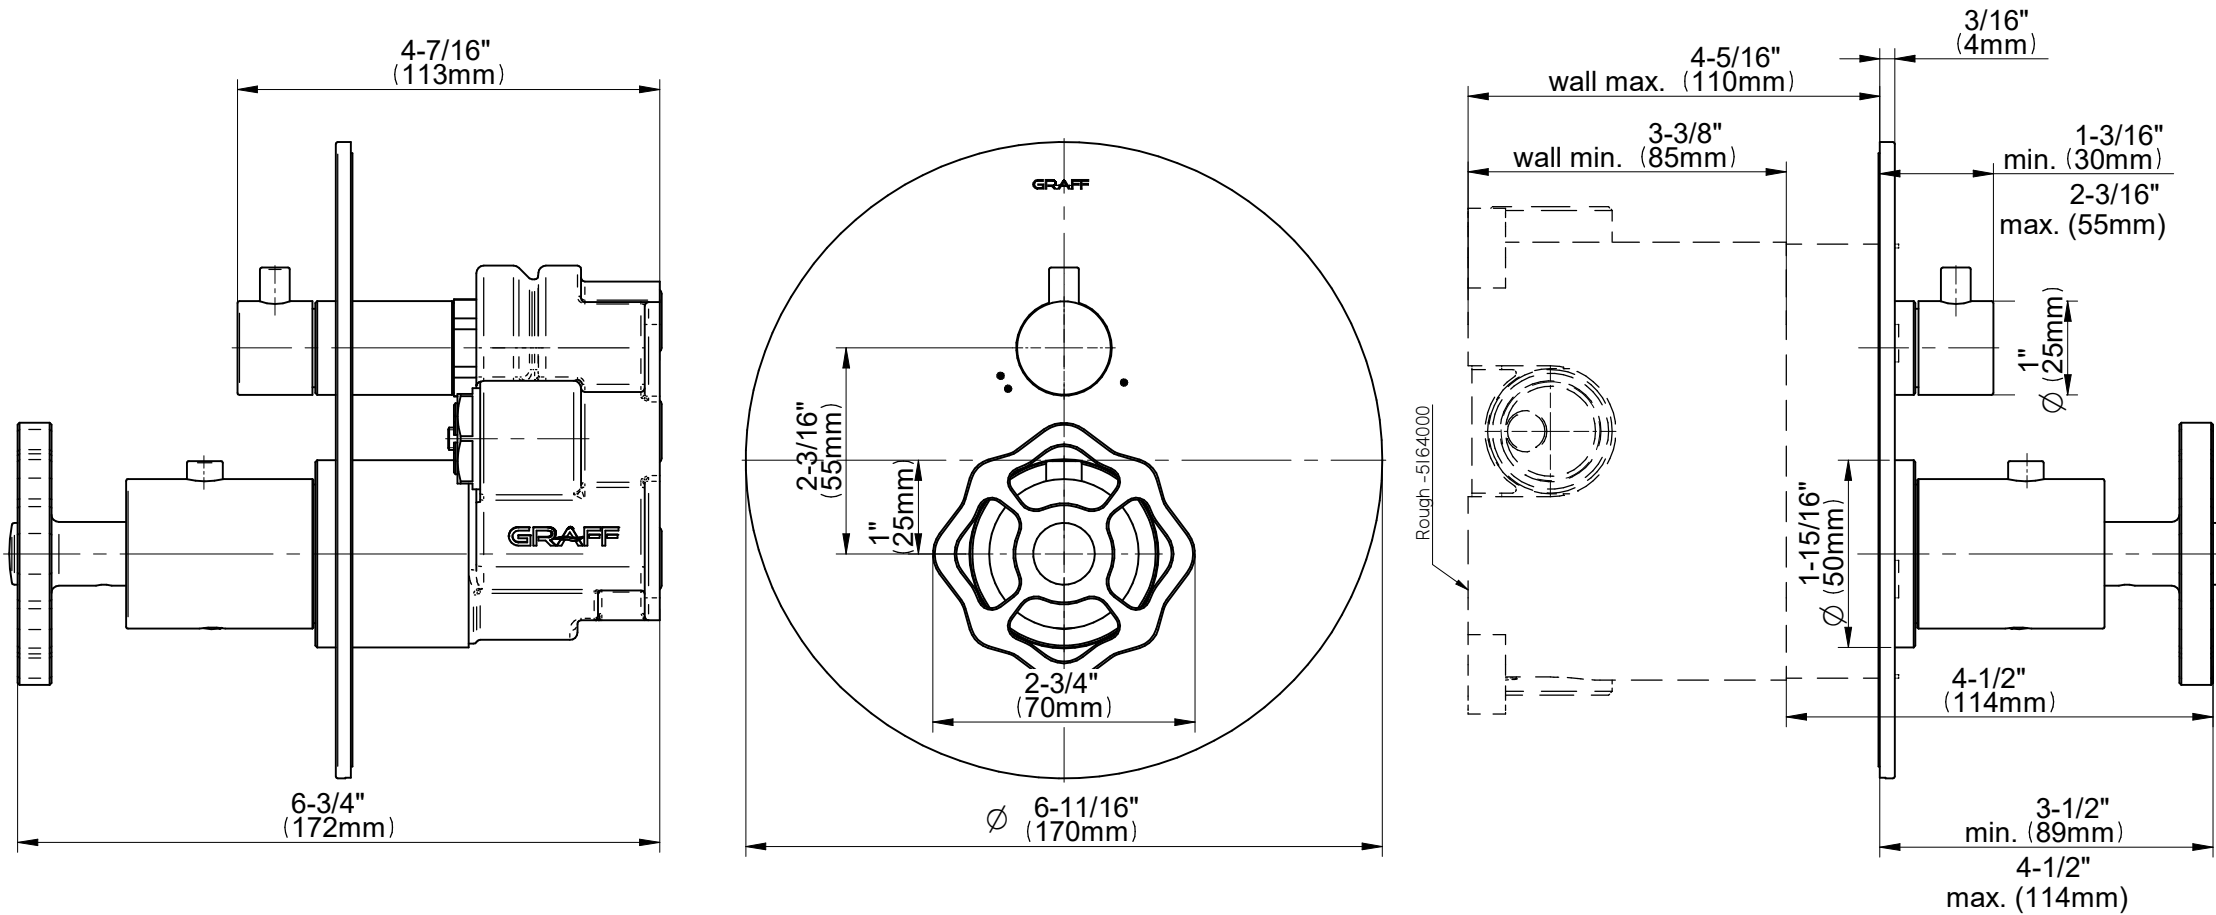

E-18036-C18E-T

Uni-Box Series

GRAFF®
Art of Bath