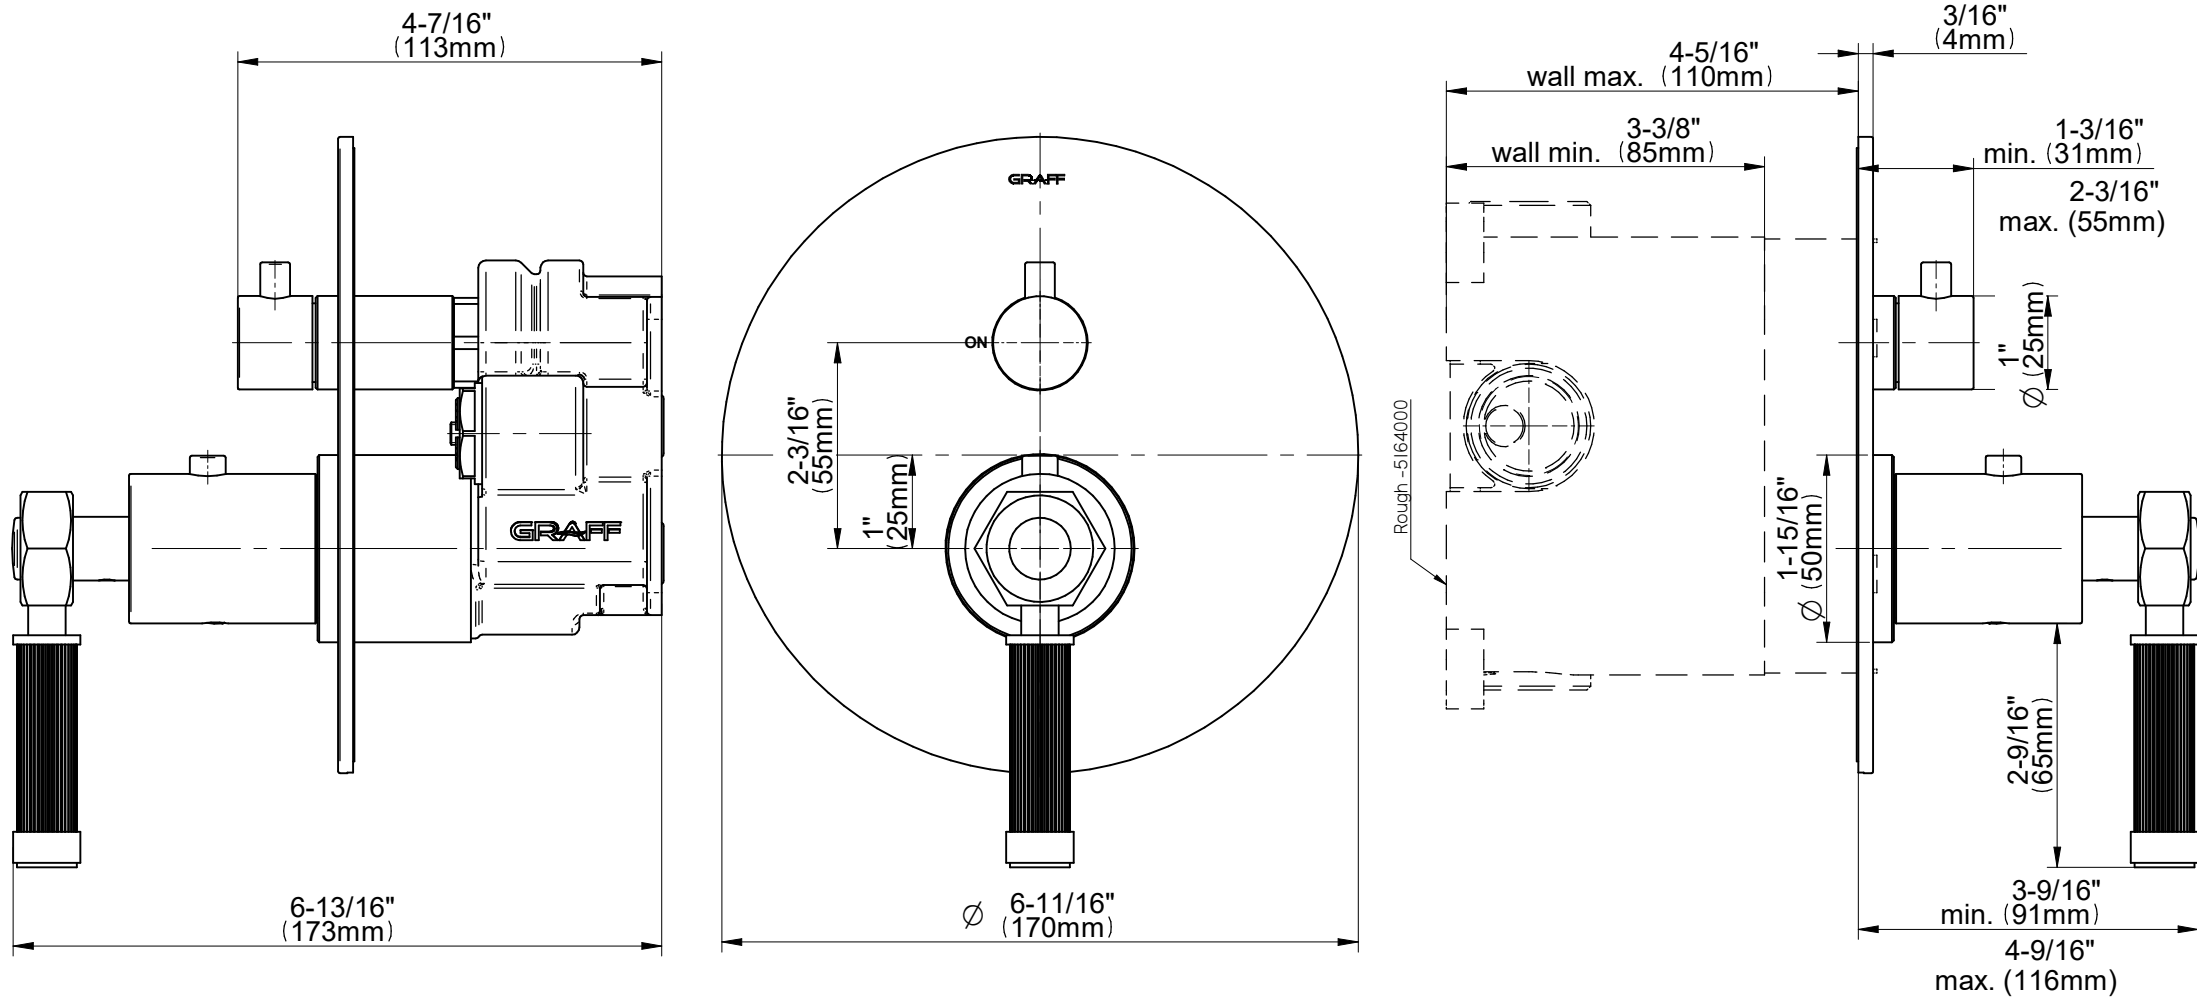

# E-18035-LM56E-\*\*-T

## Uni-Box Series

**GRAFF®**  
Art of Bath