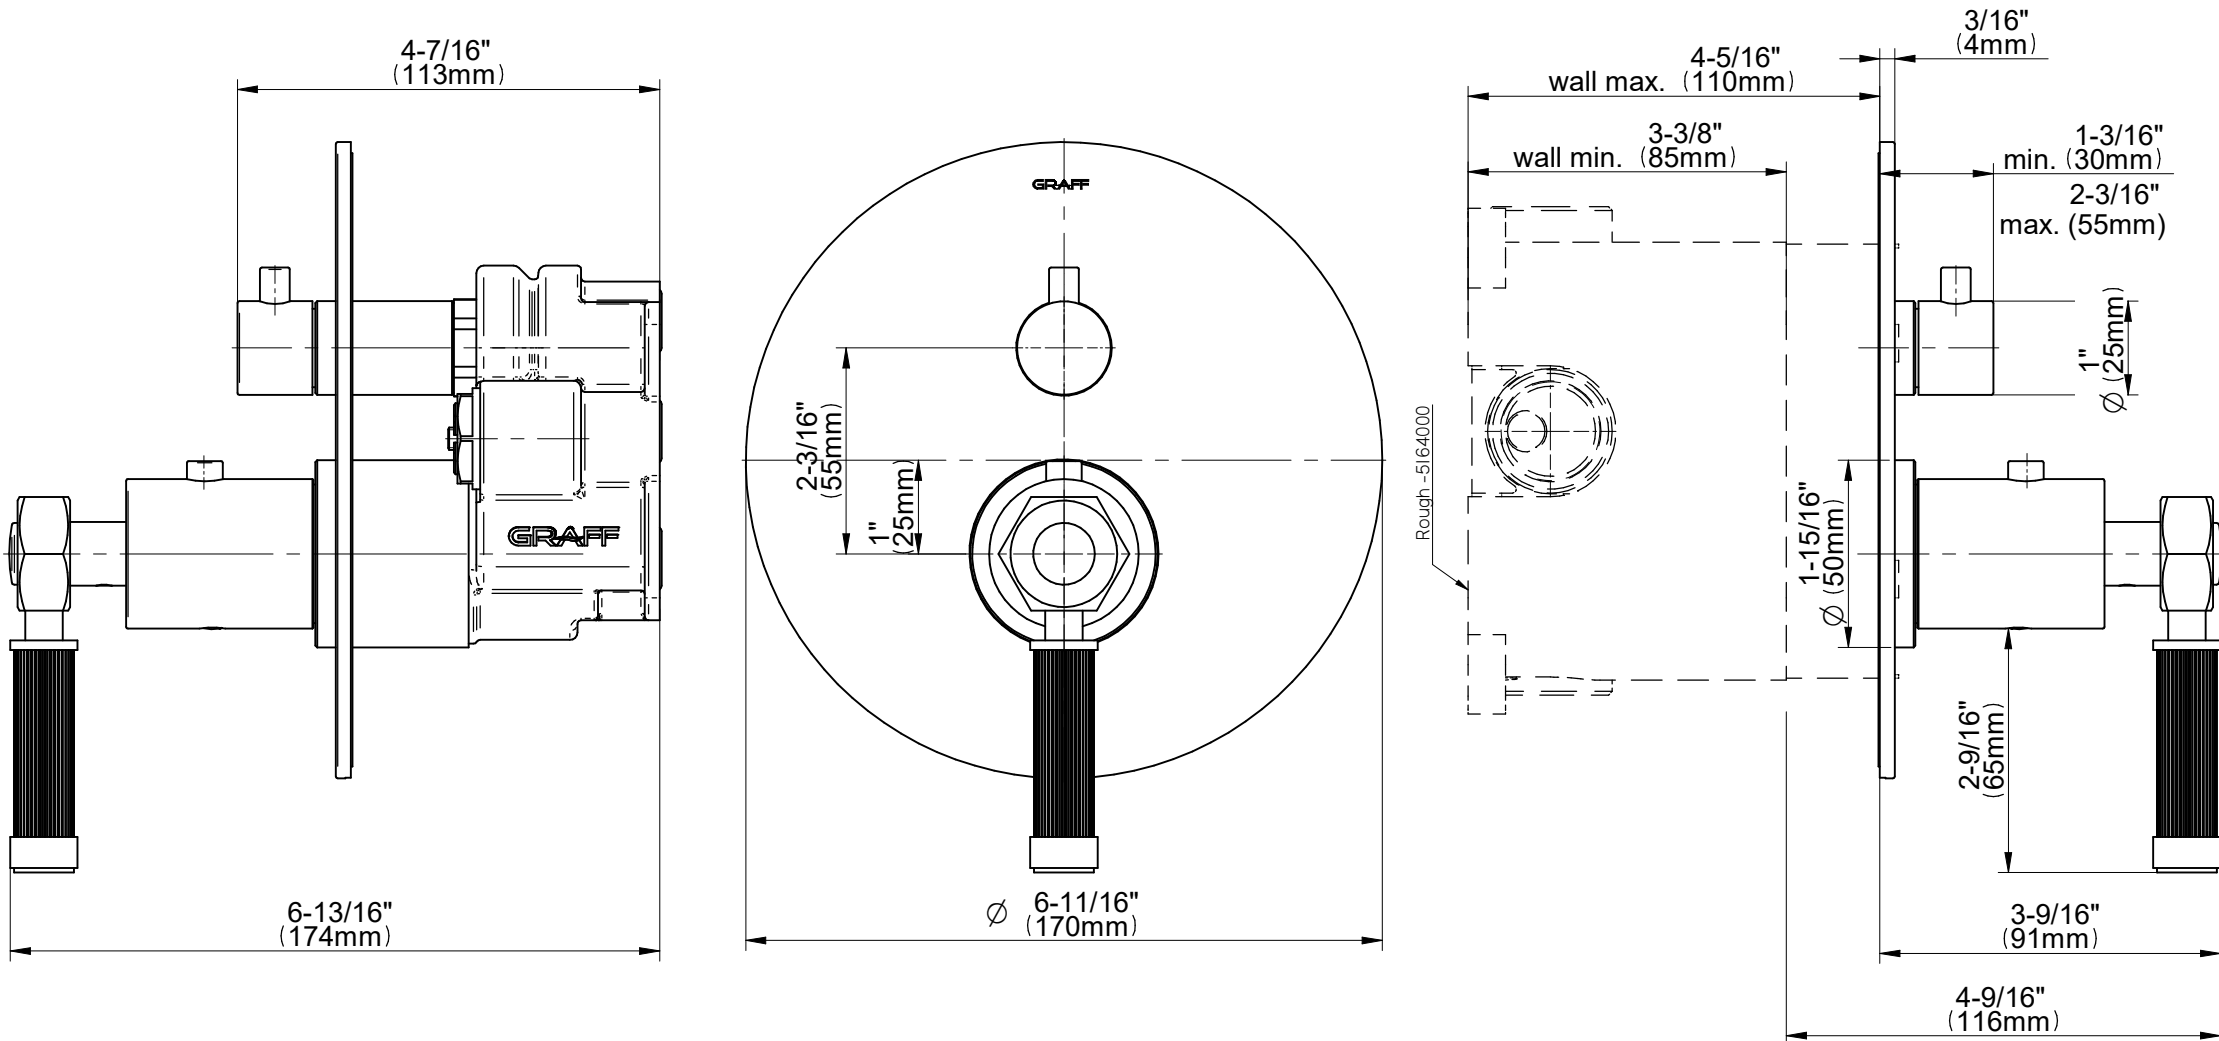

E-18036-LM56E-T

Uni-Box Series

GRAFF®
Art of Bath