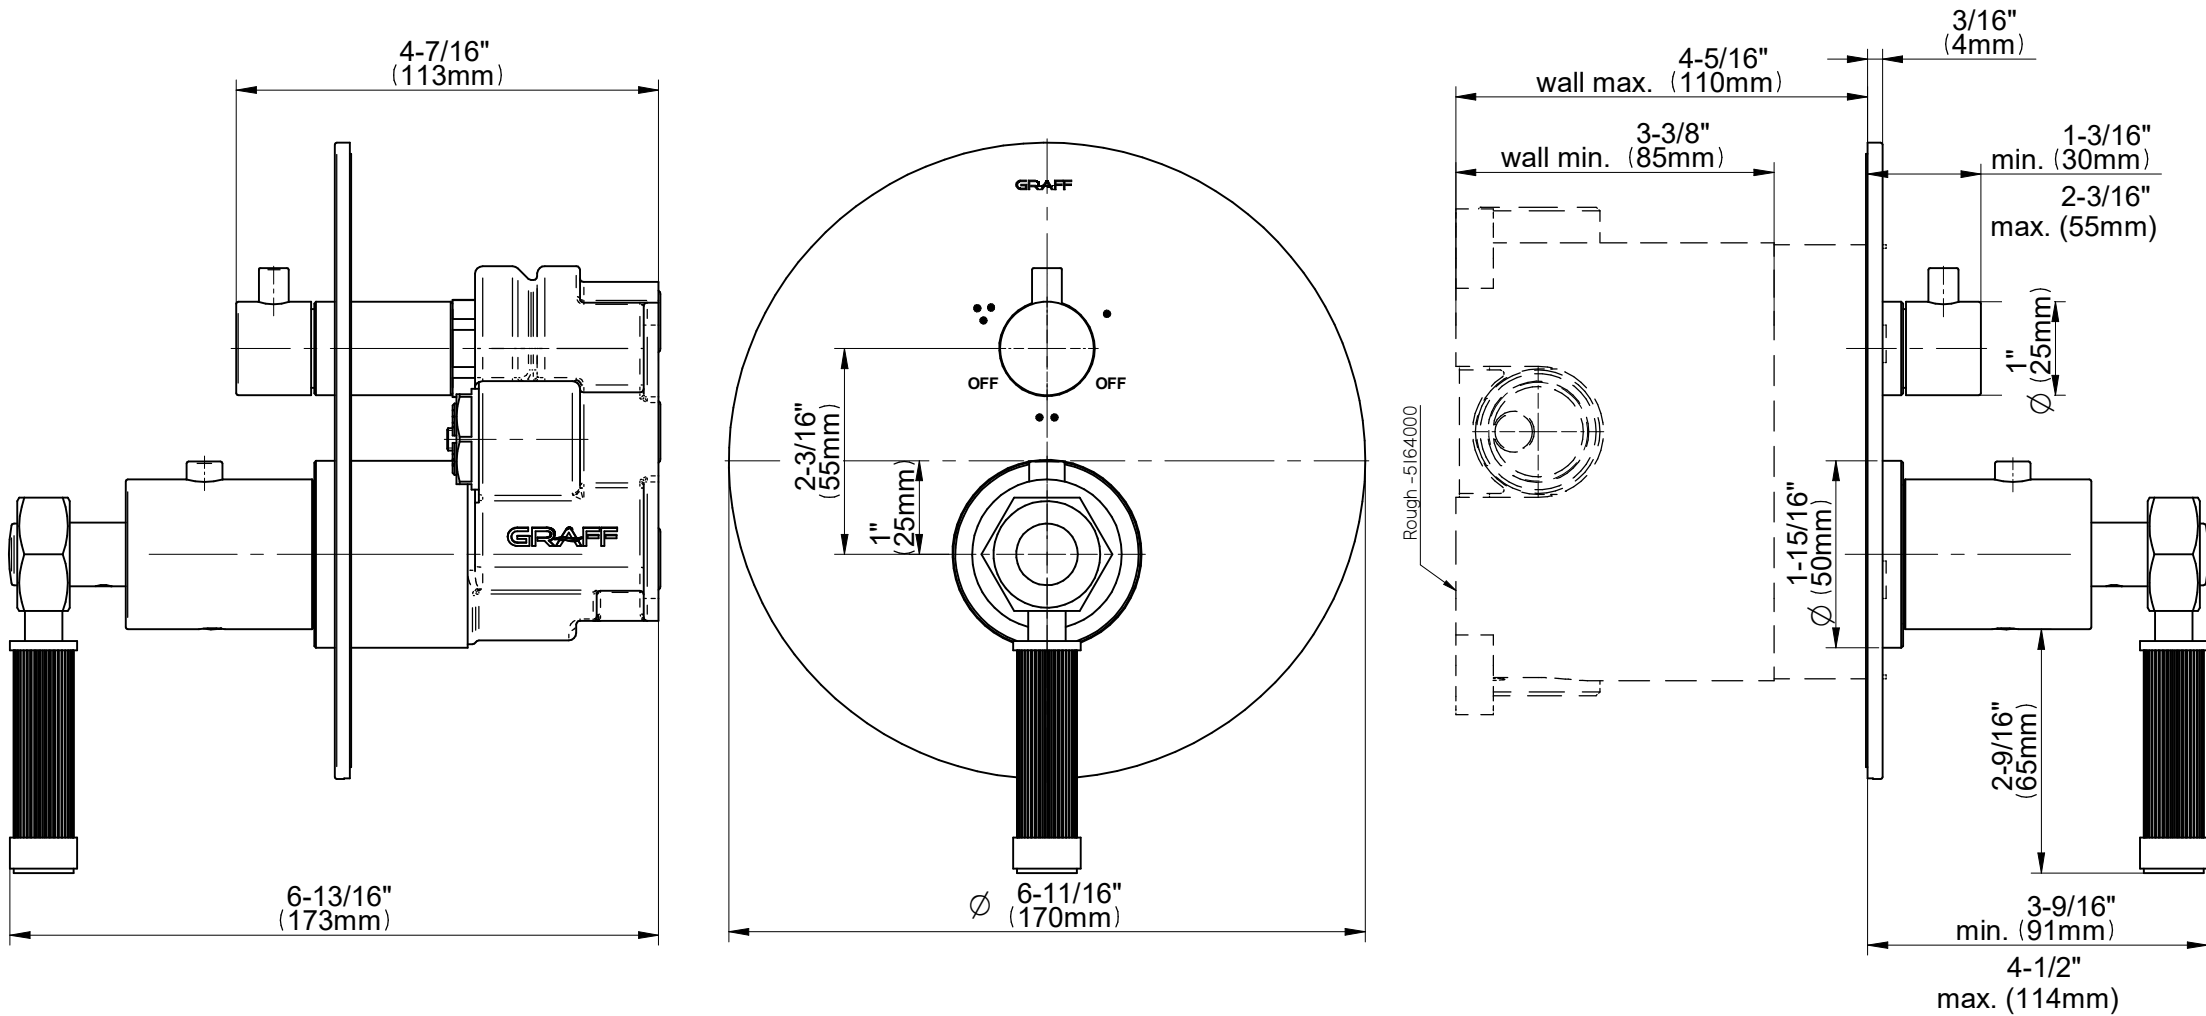

# E-18037-LM56E-T

## Uni-Box Series

**GRAFF®**  
Art of Bath