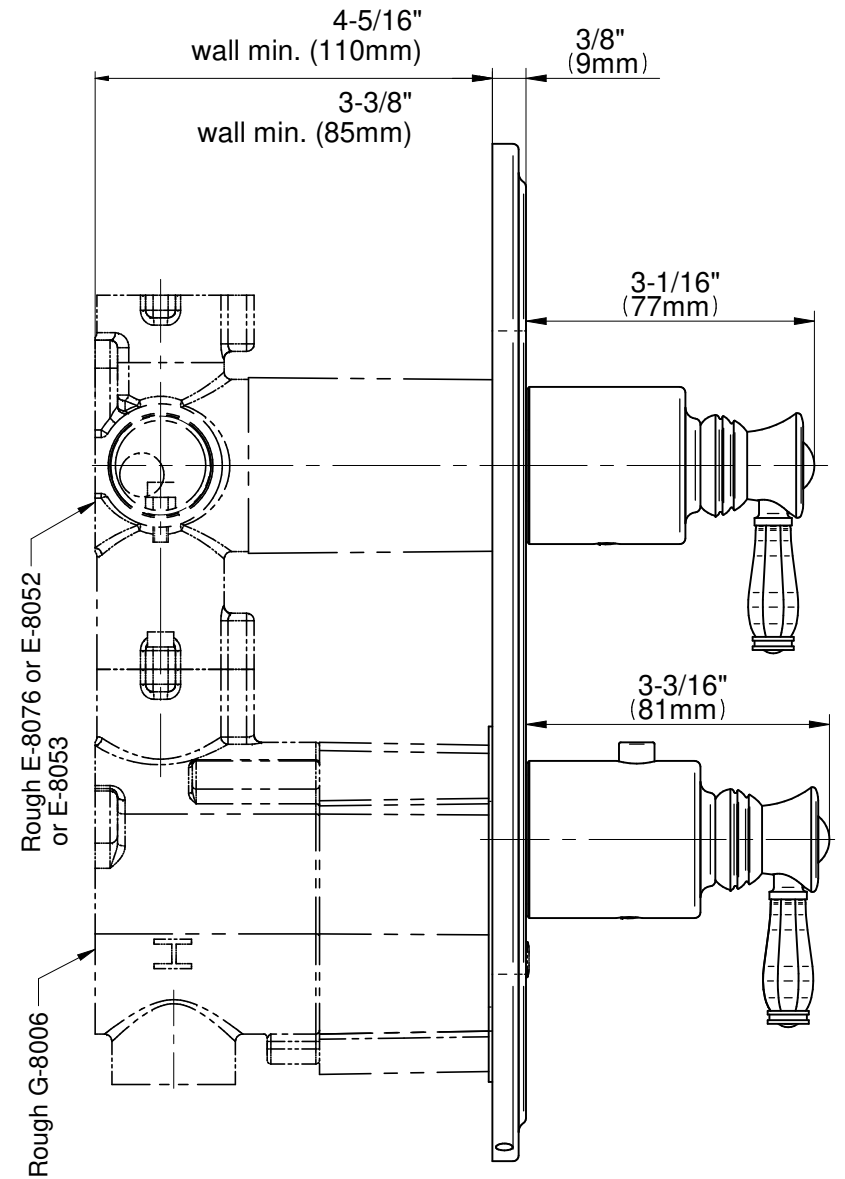

# E-8086-LM63E0-T

## Topaz Series

**GRAFF®**  
CUTTING EDGE DESIGN