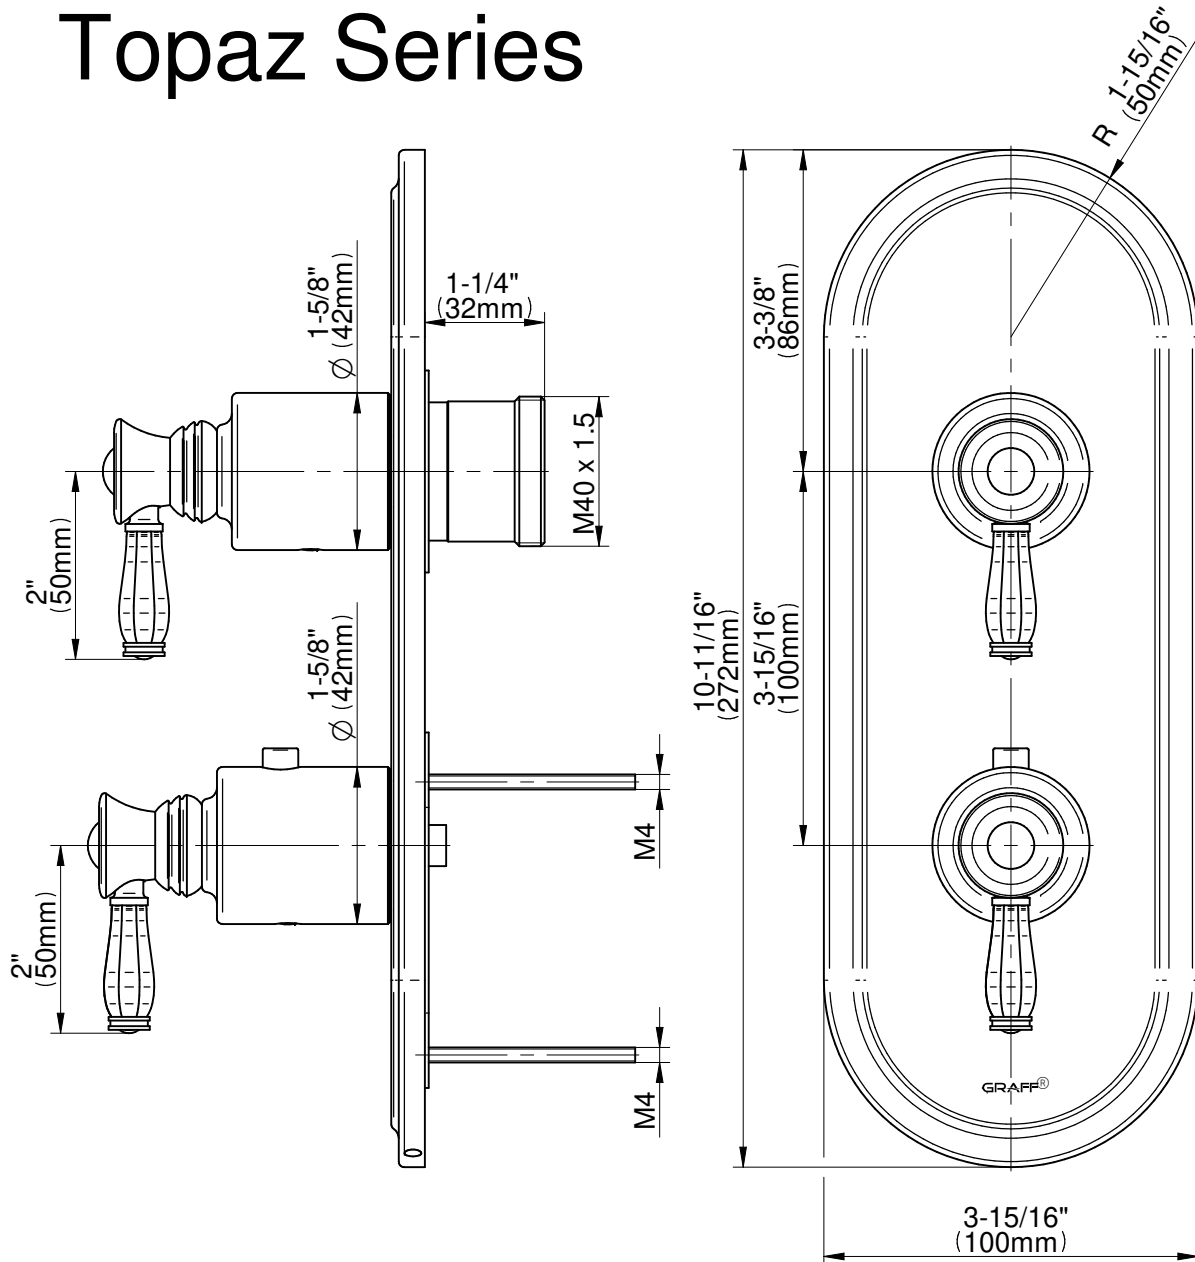

# E-8086-LM63E0-T

## Topaz Series

**GRAFF®**  
CUTTING EDGE DESIGN