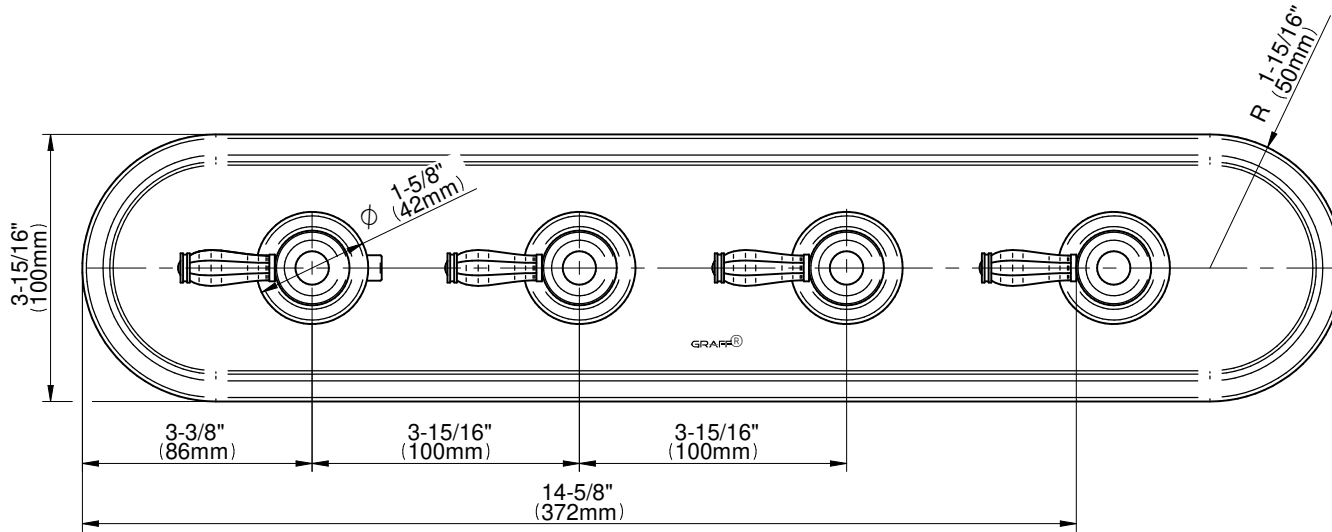

E-8088H-LM63E0-T

TOPAZ Series

GRAFF®
CUTTING EDGE DESIGN