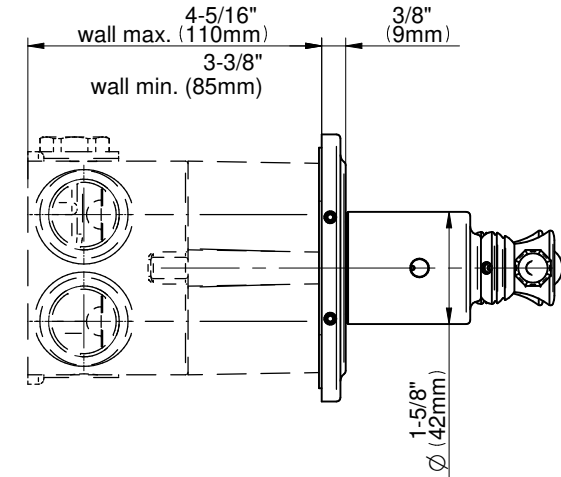

E-8088H-LM63E0-T

TOPAZ Series

GRAFF®
CUTTING EDGE DESIGN