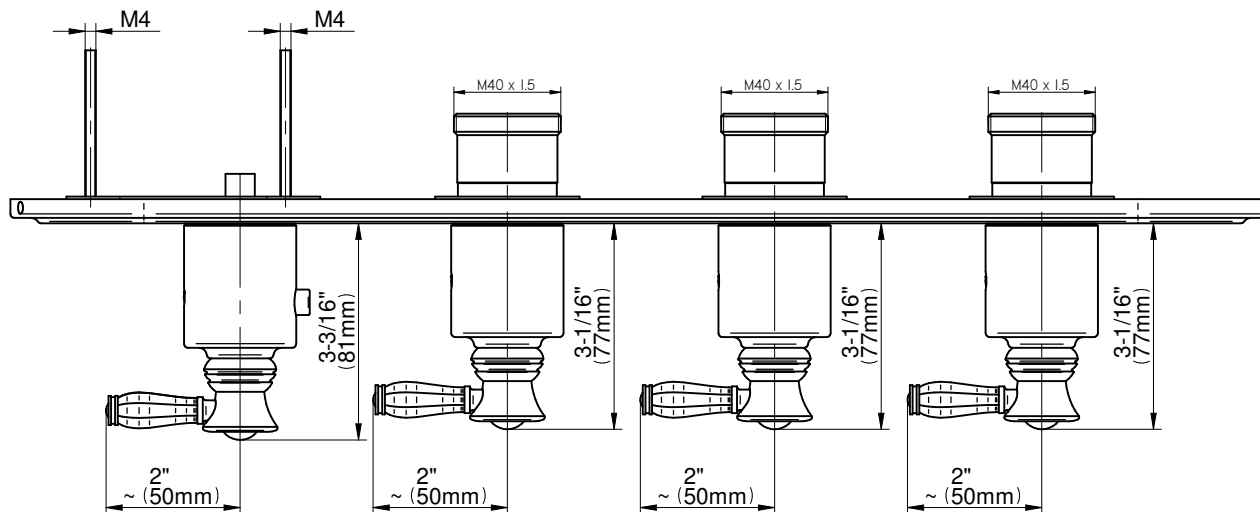

E-8088H-LM63E0-T

TOPAZ Series

GRAFF®
CUTTING EDGE DESIGN