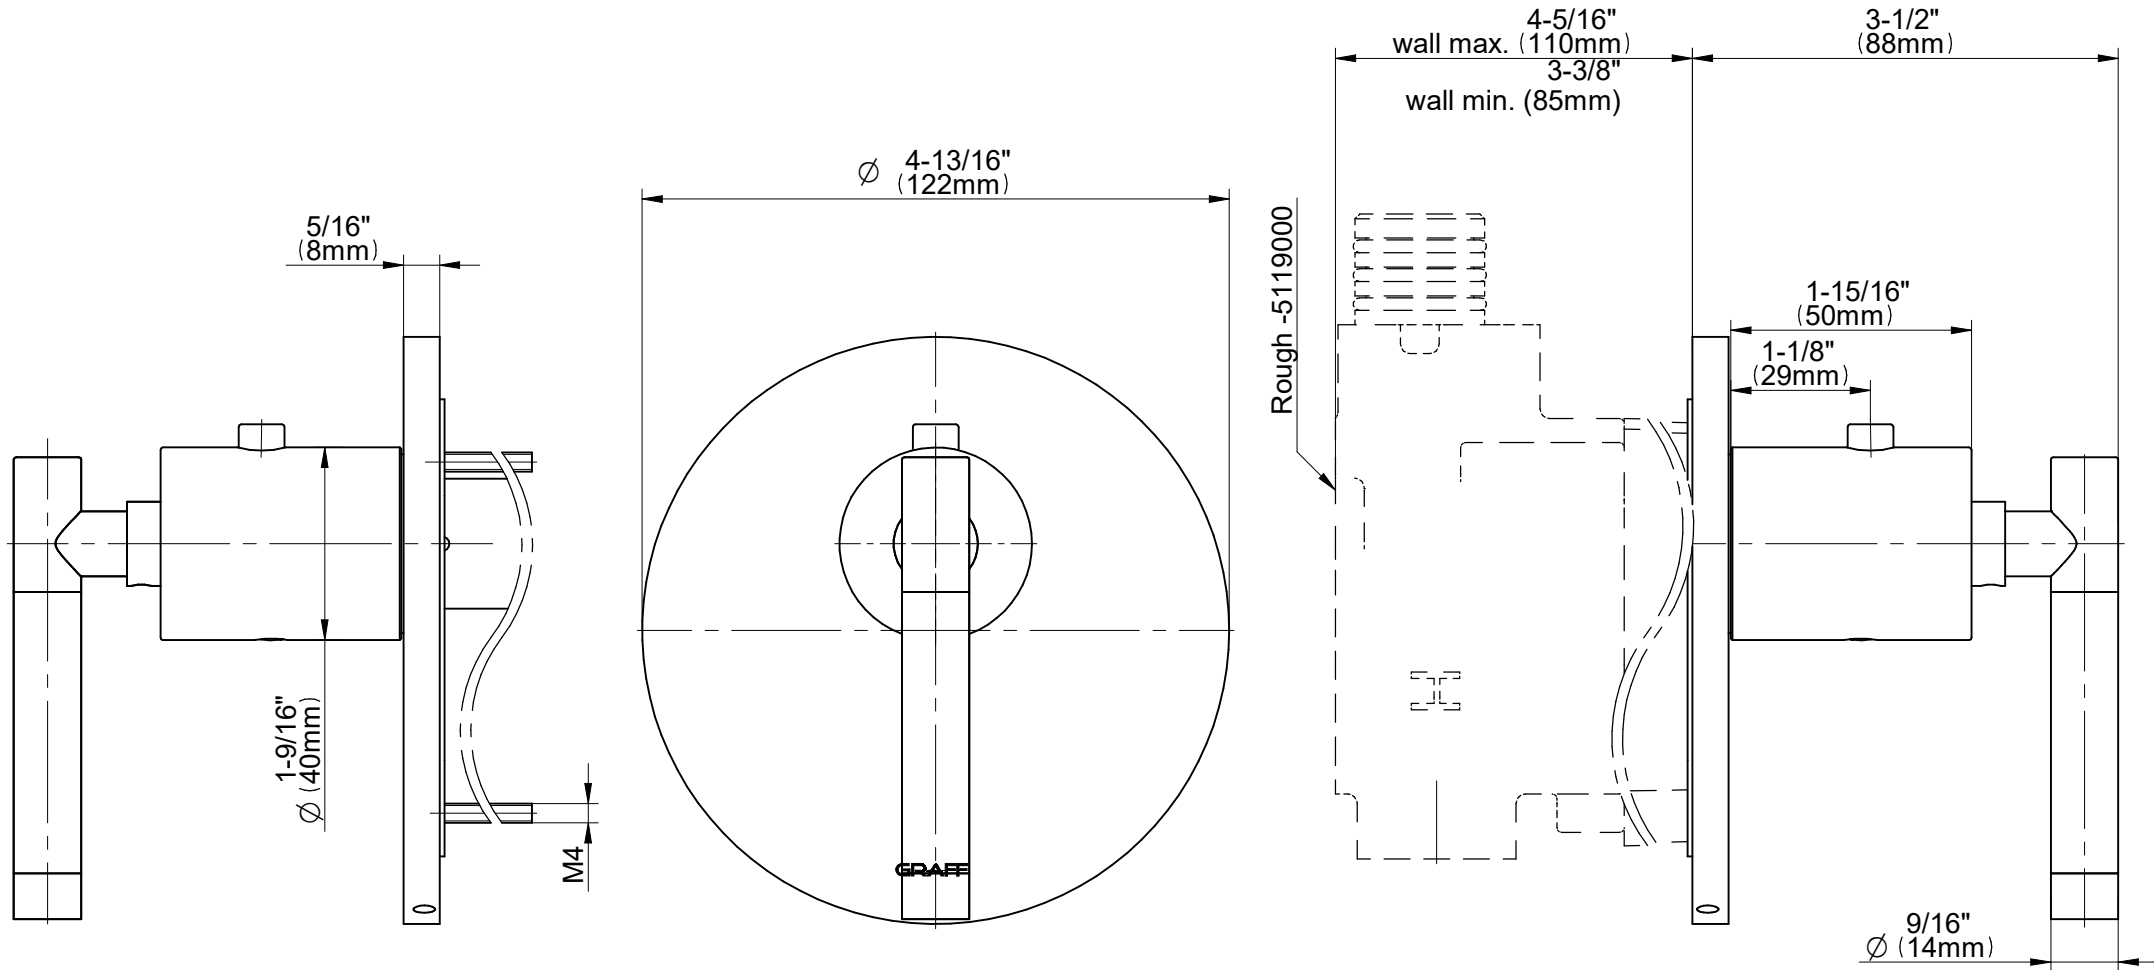

E-8037-LM62E

Terra Series

GRAFF[®]
Art of Bath