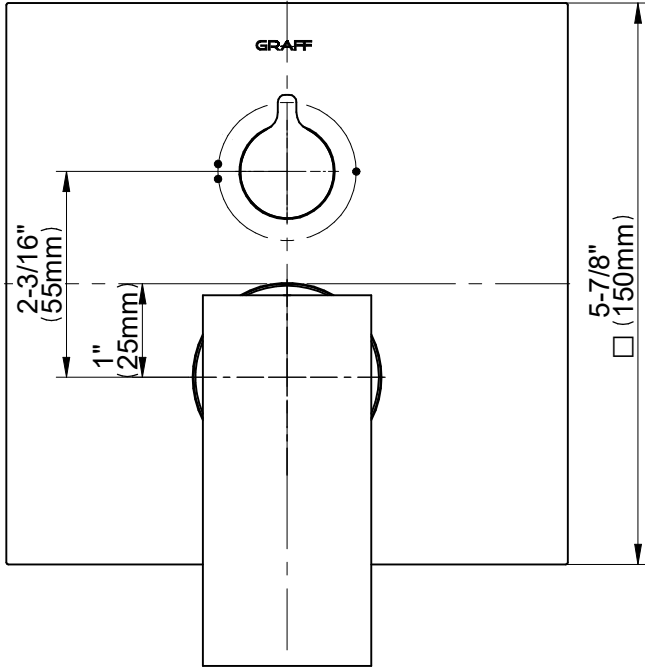

E-17070-LM31N-**-T

Uni-Box Series

GRAFF®
Art of Bath