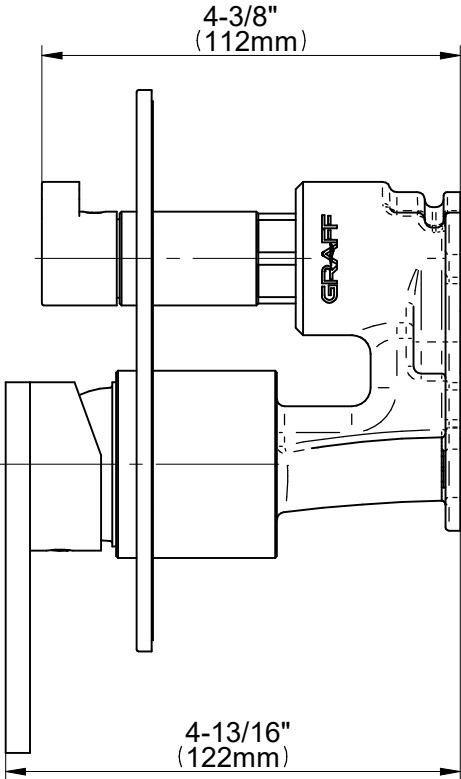

E-17070-LM31N-**-T

Uni-Box Series

GRAFF®
Art of Bath