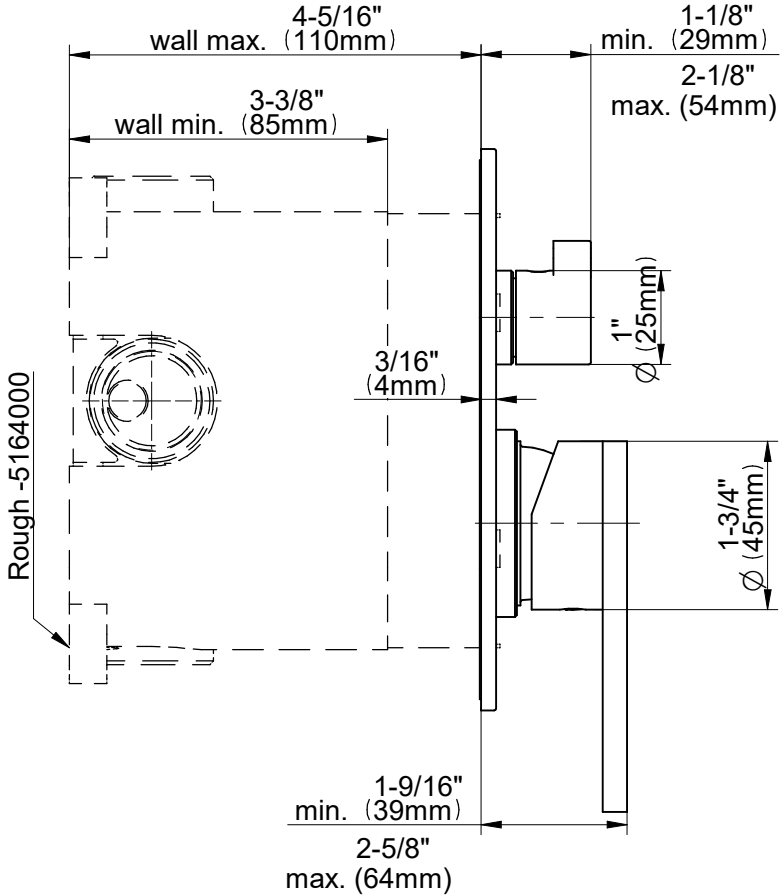

E-17070-LM31N-**-T

Uni-Box Series

GRAFF®
Art of Bath