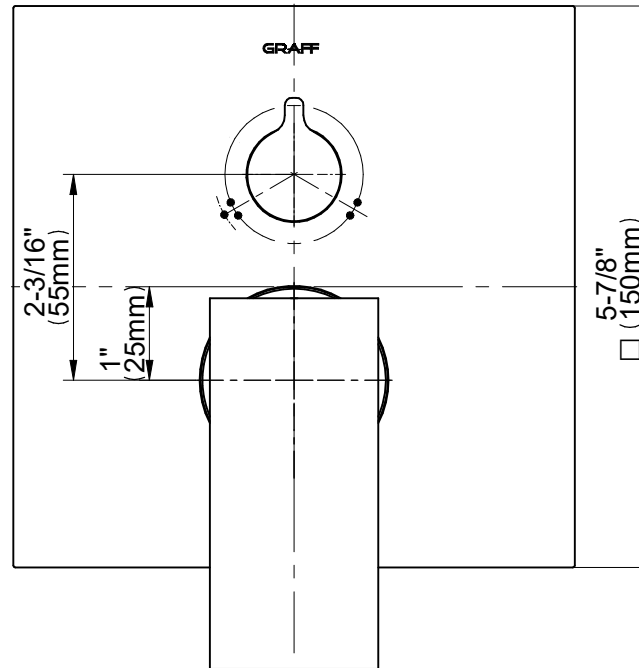

E-17071-LM31N-**-T

Uni-Box Series

GRAFF[®]
Art of Bath