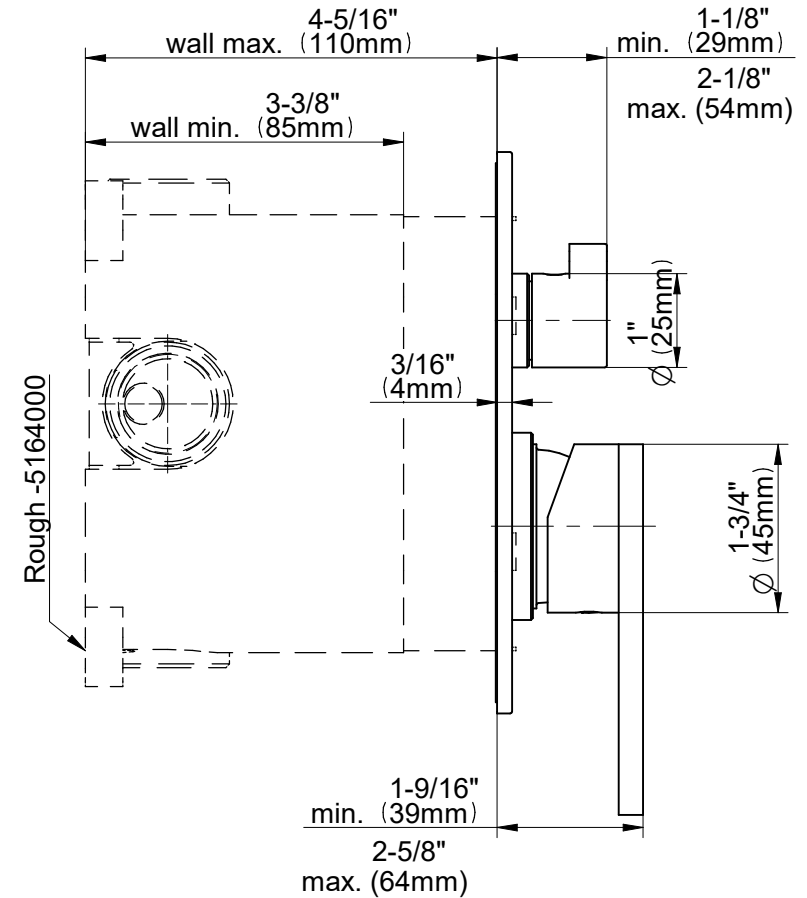

E-17071-LM31N-**-T

Uni-Box Series

GRAFF[®]
Art of Bath