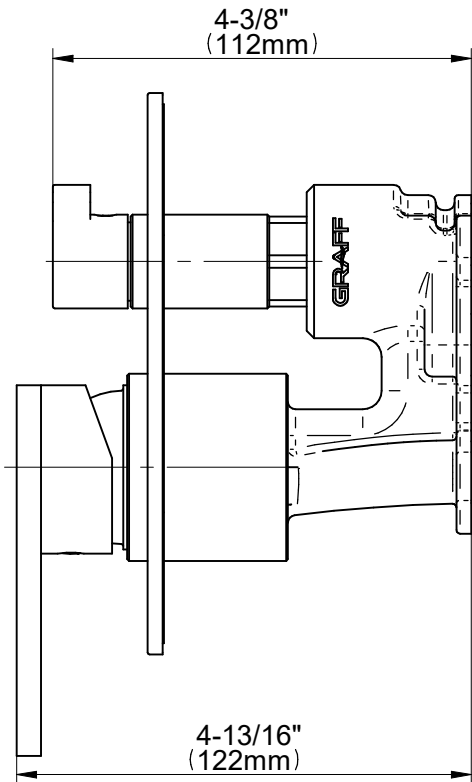

E-17071-LM31N-**-T

Uni-Box Series

GRAFF[®]
Art of Bath