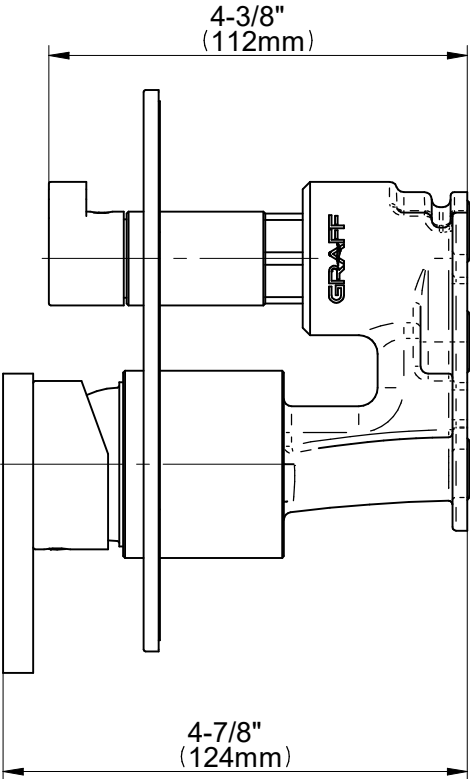

E-17071-LM36N-**-T

Uni-Box Series

GRAFF®
Art of Bath