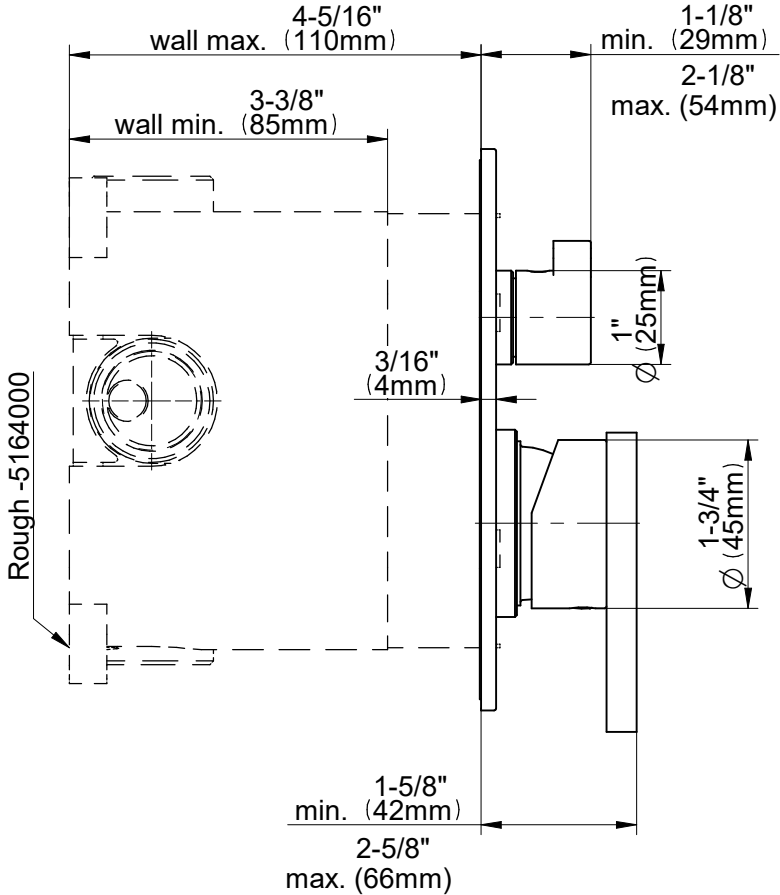

E-17071-LM36N-**-T

Uni-Box Series

GRAFF®
Art of Bath