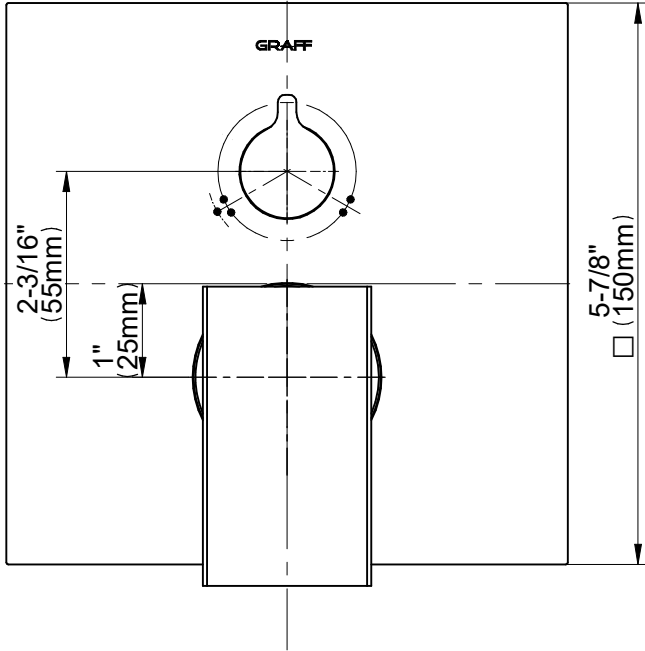

E-17071-LM36N-**-T

Uni-Box Series

GRAFF®
Art of Bath