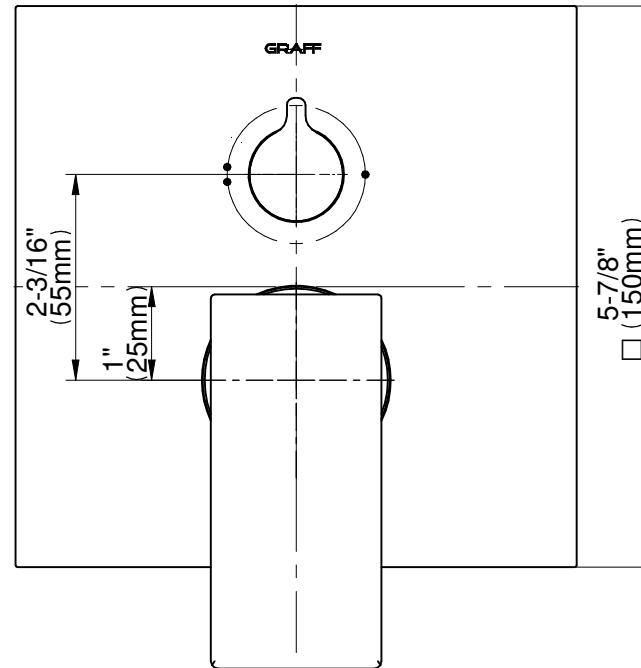

E-17070-LM55N-**-T

Uni-Box Series

GRAFF[®]
Art of Bath