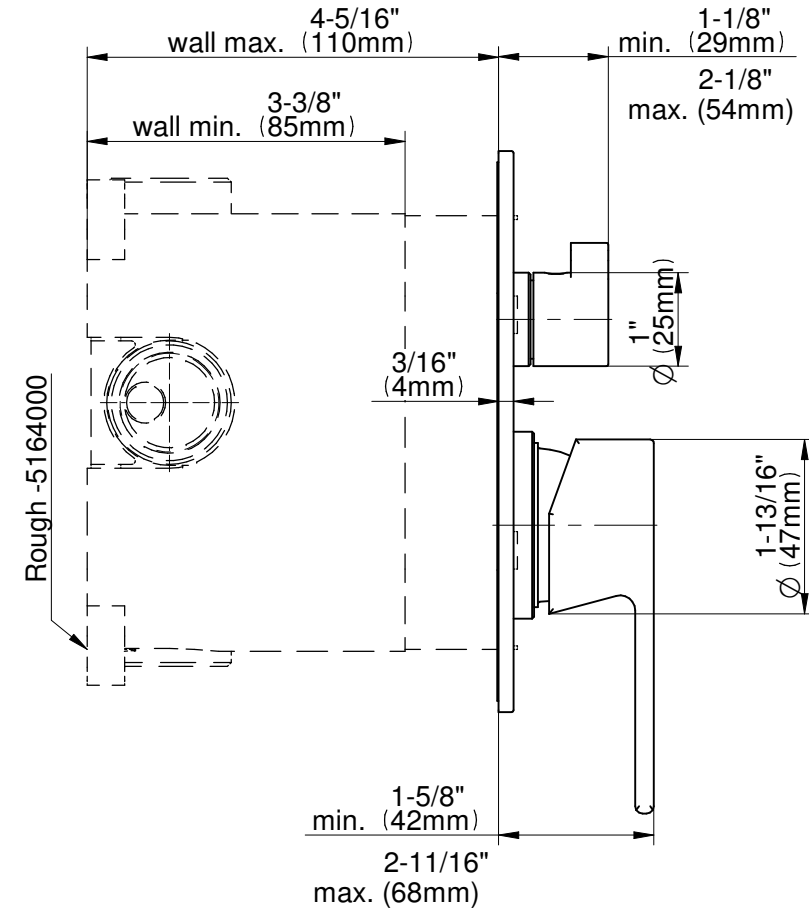

E-17070-LM55N-**-T

Uni-Box Series

GRAFF[®]
Art of Bath