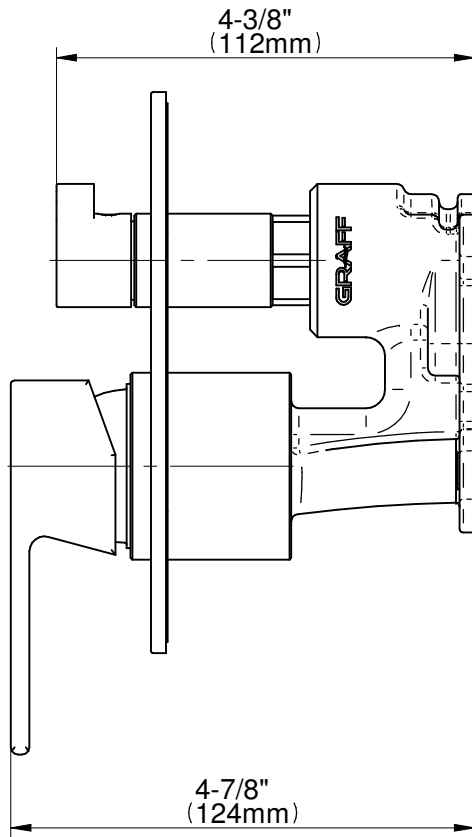

E-17070-LM55N-**-T

Uni-Box Series

GRAFF[®]
Art of Bath