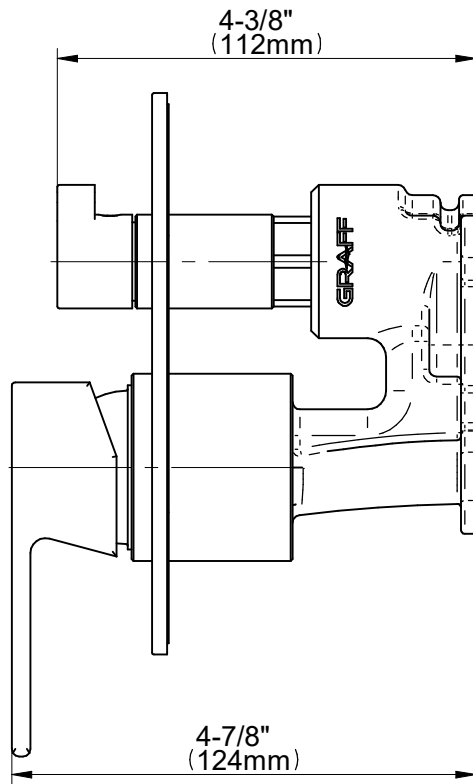

E-17071-LM55N-**-T

Uni-Box Series

GRAFF®
Art of Bath