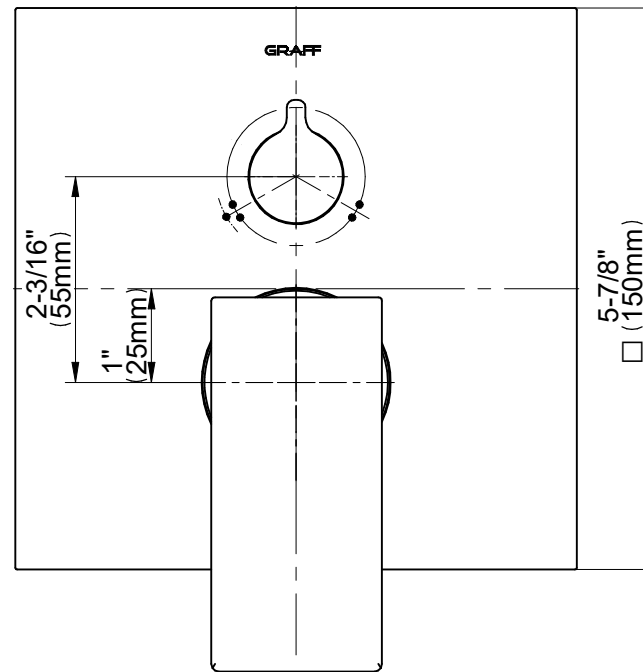

E-17071-LM55N-**-T

Uni-Box Series

GRAFF®
Art of Bath