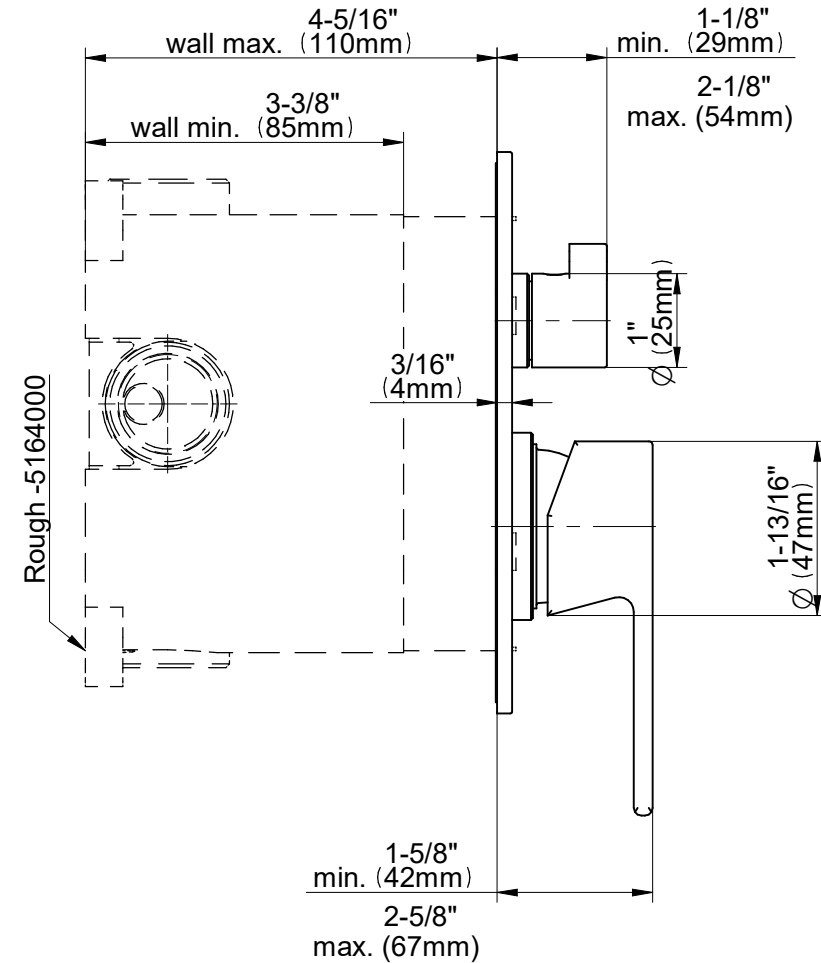

E-17071-LM55N-**-T

Uni-Box Series

GRAFF®
Art of Bath