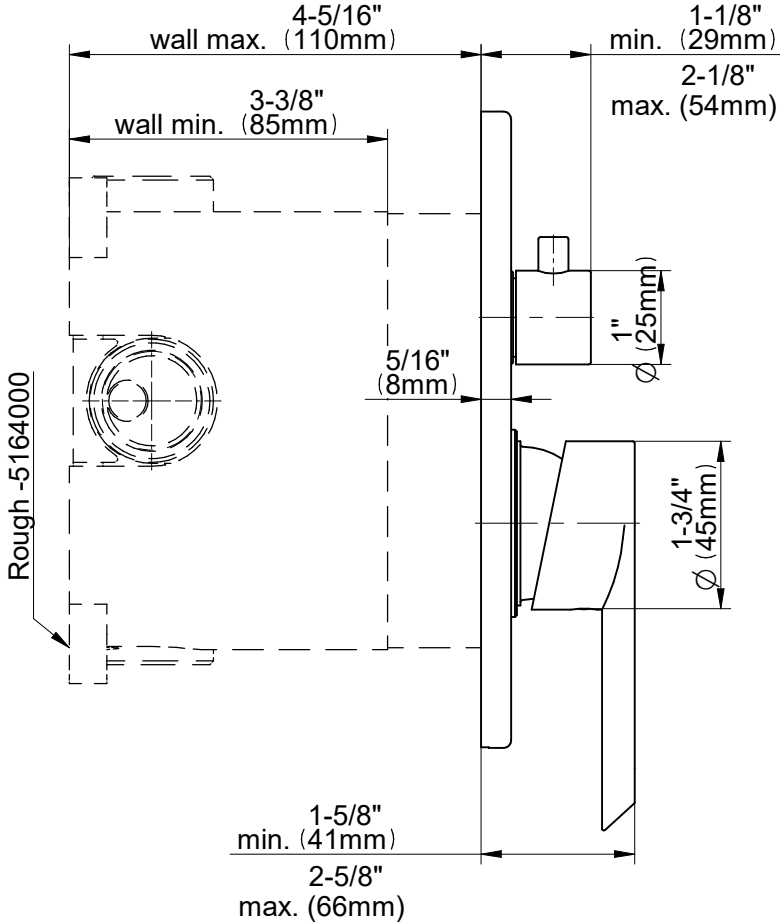

E-17031-LM45N-T

Uni-Box Series

GRAFF[®]
Art of Bath