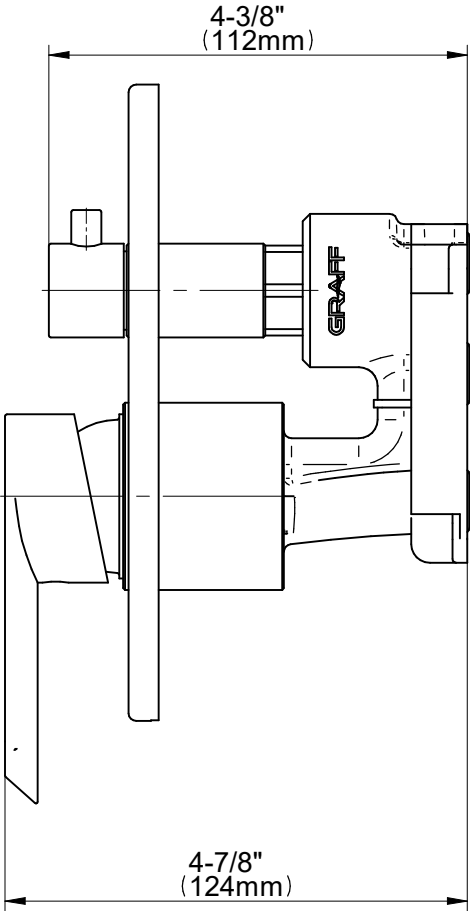

E-17031-LM45N-T

Uni-Box Series

GRAFF[®]
Art of Bath