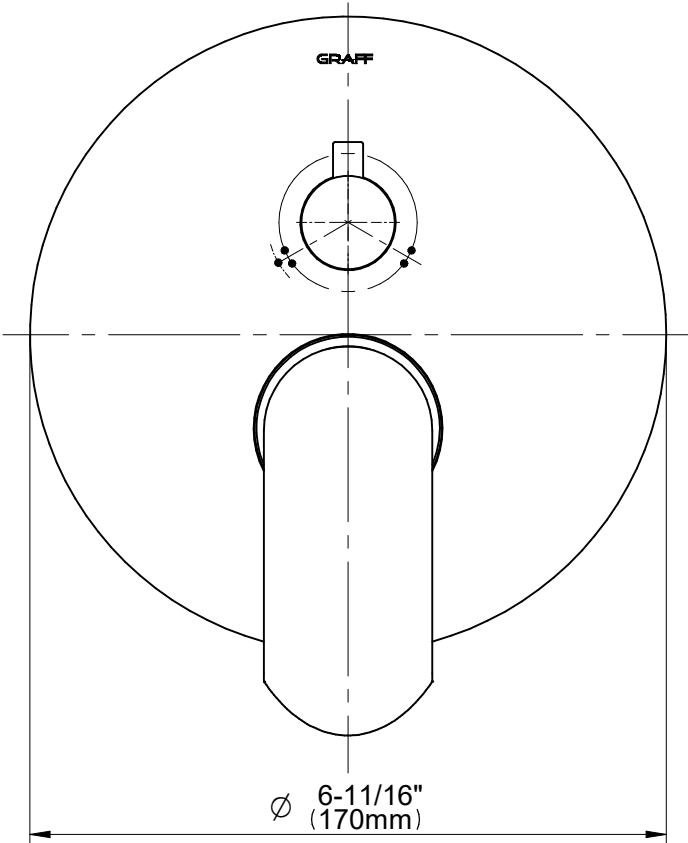

E-17031-LM45N-T

Uni-Box Series

GRAFF[®]
Art of Bath