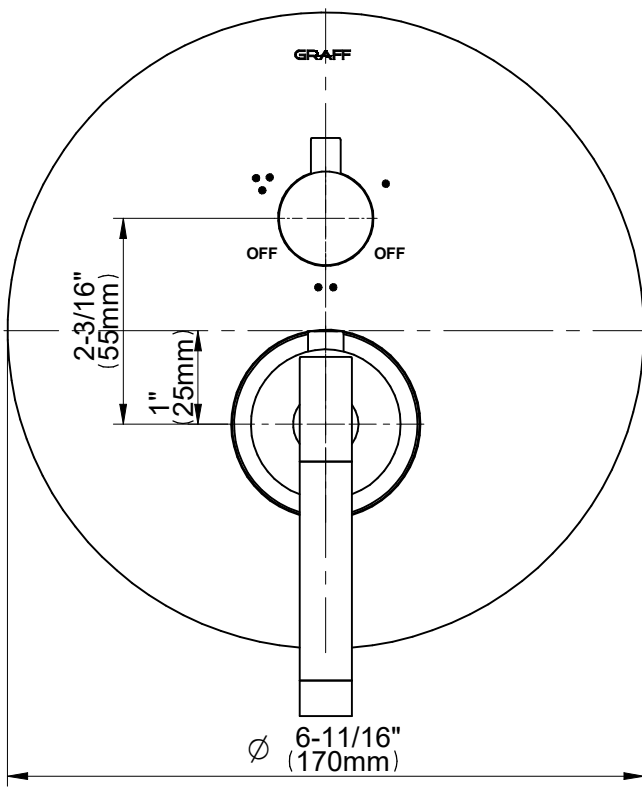

E-18037-LM62E-T

Uni-Box Series

GRAFF[®]
Art of Bath