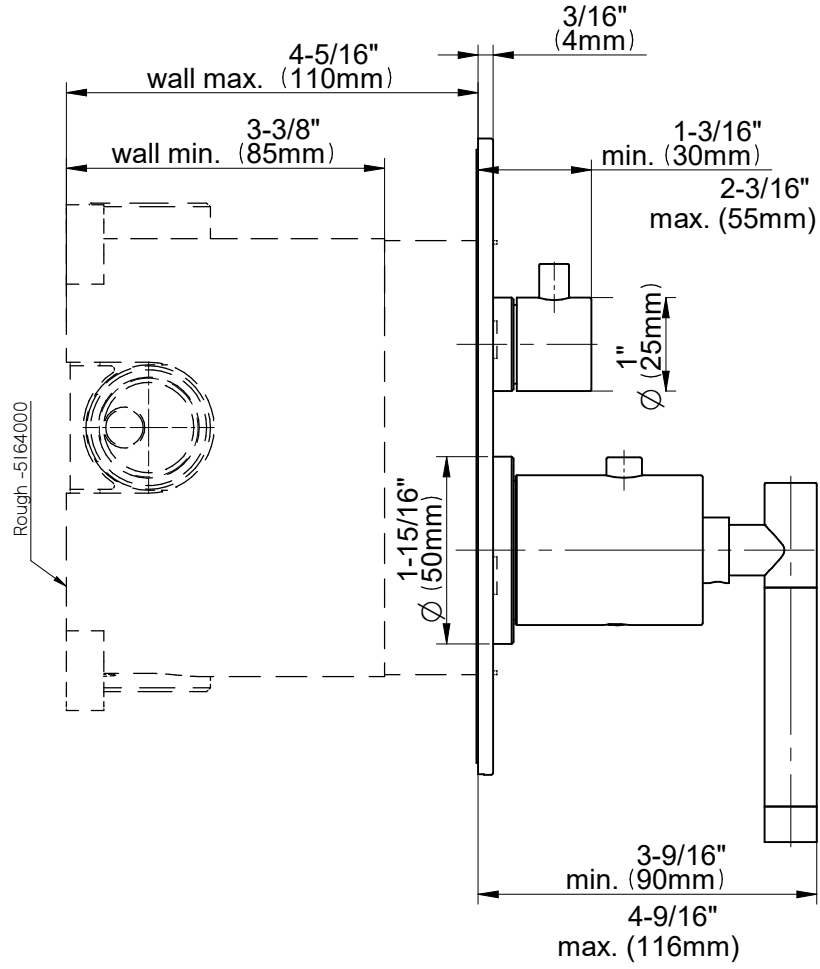

E-18037-LM62E-T

Uni-Box Series

GRAFF[®]
Art of Bath