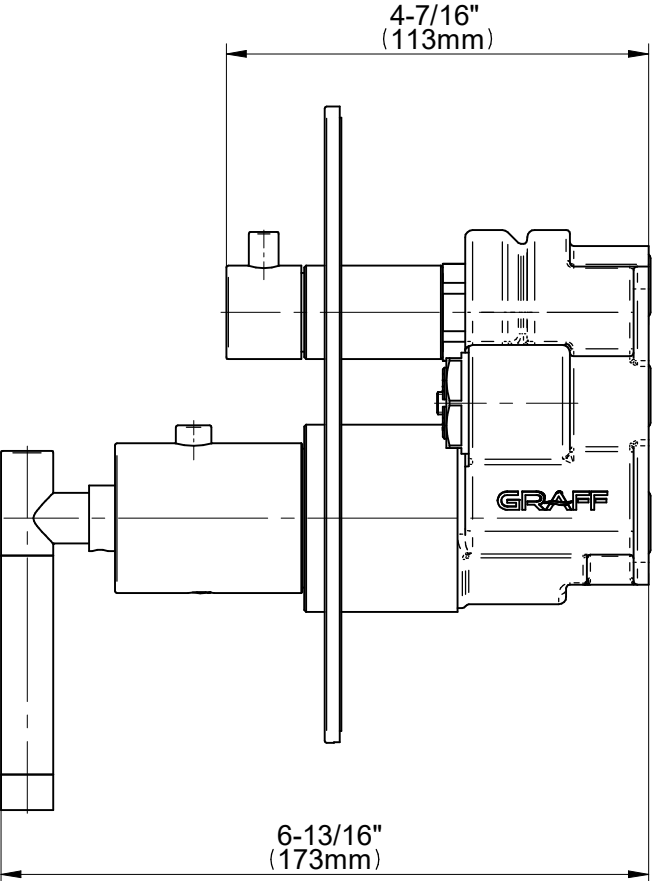

E-18037-LM62E-T

Uni-Box Series

GRAFF[®]
Art of Bath