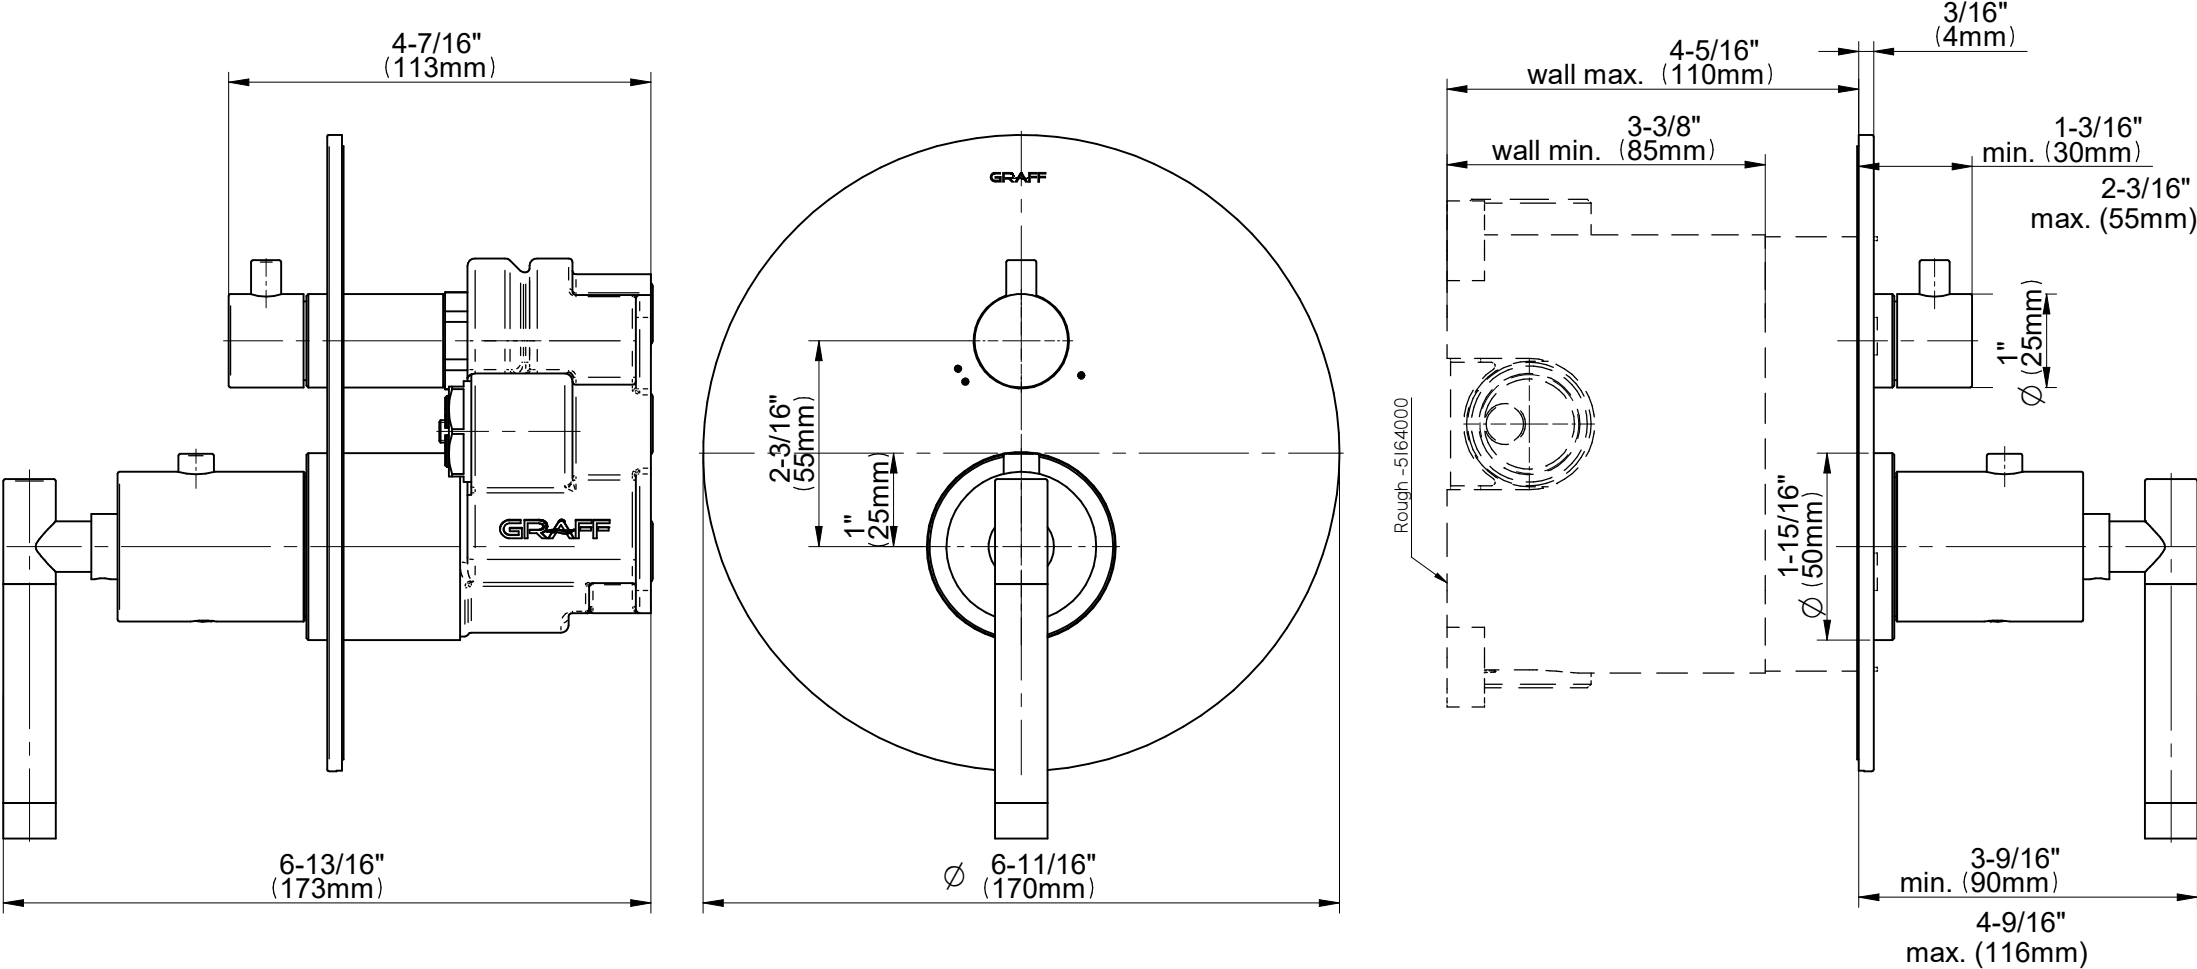

E-18036-LM62E-T

Uni-Box Series

GRAFF®
Art of Bath