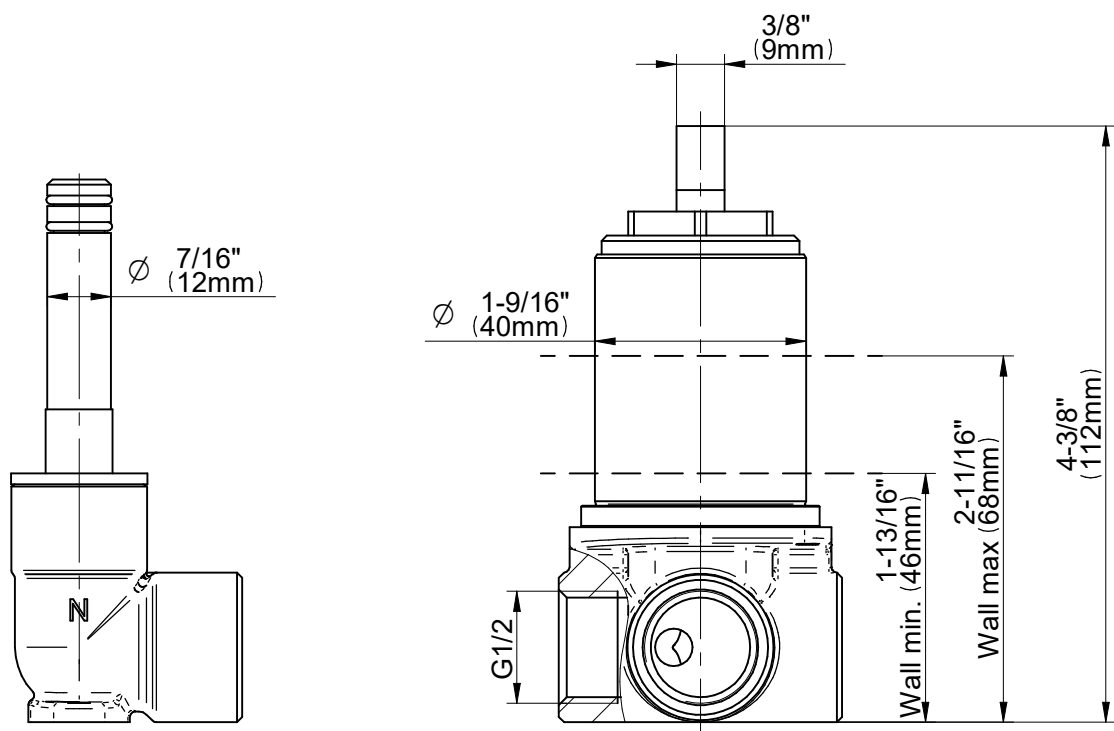

E-1085

Rough Series

GRAFF[®]
Art of Bath