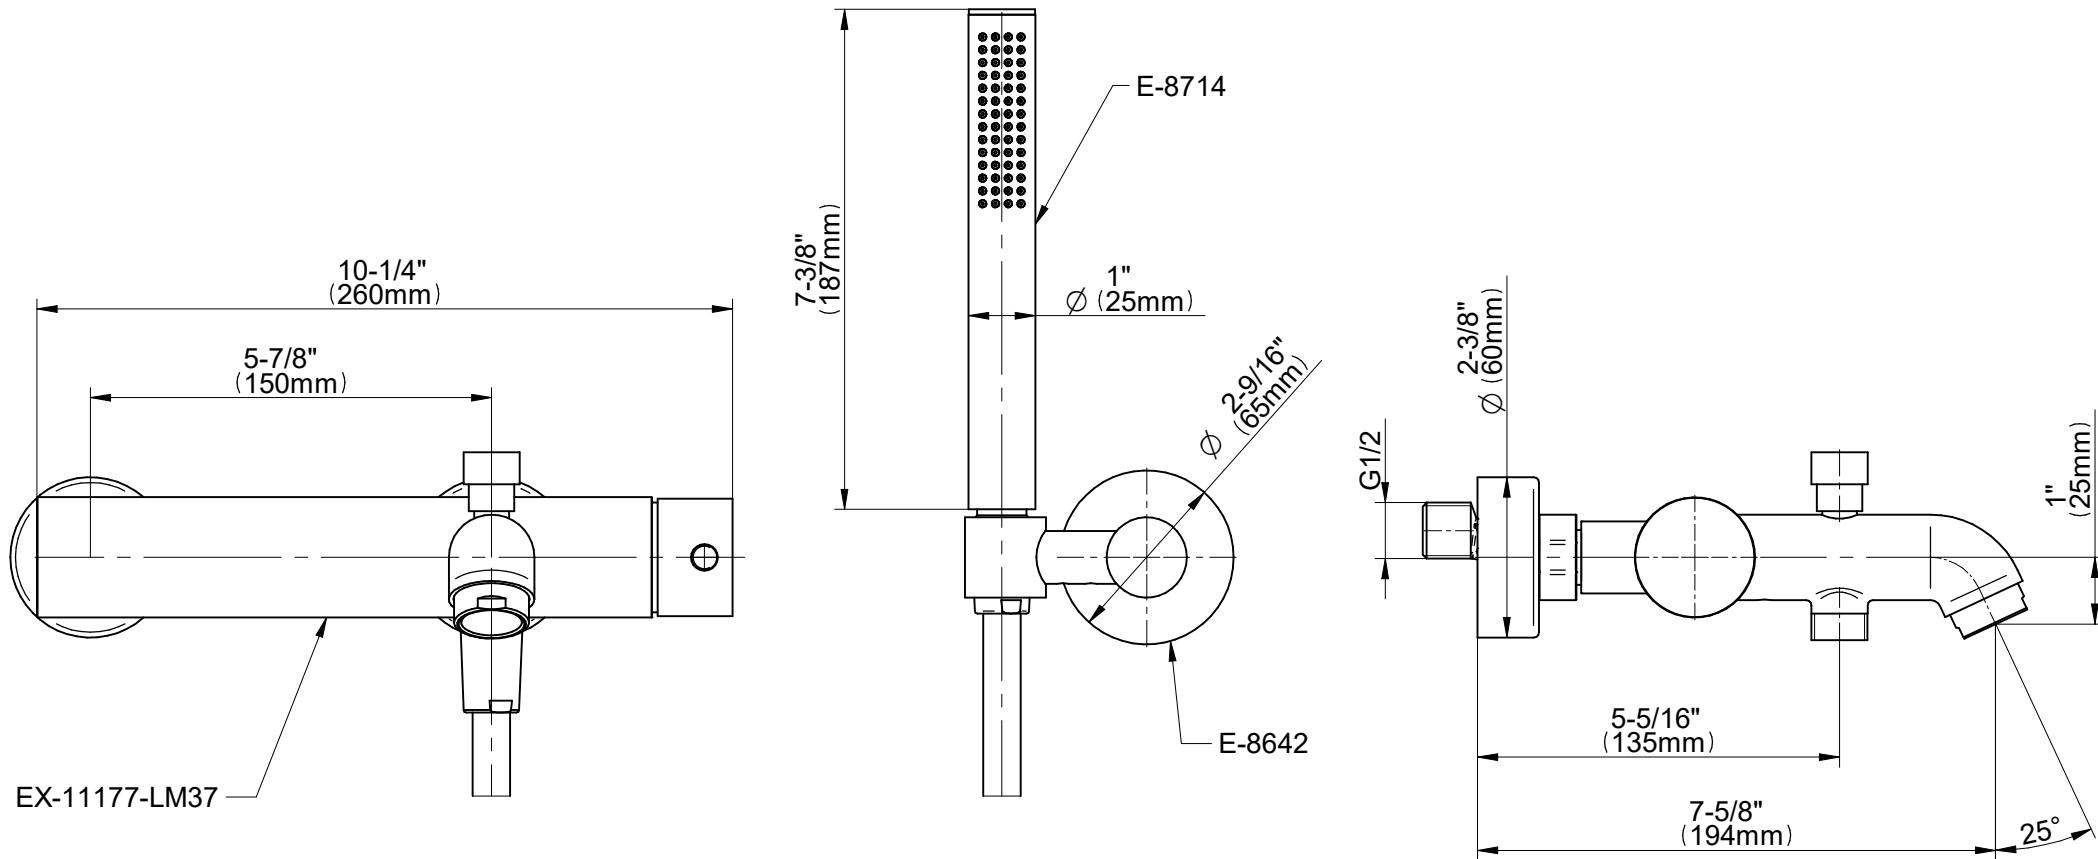

EX-11178-LM37

M.E. Series

GRAFF[®]
Art of Bath