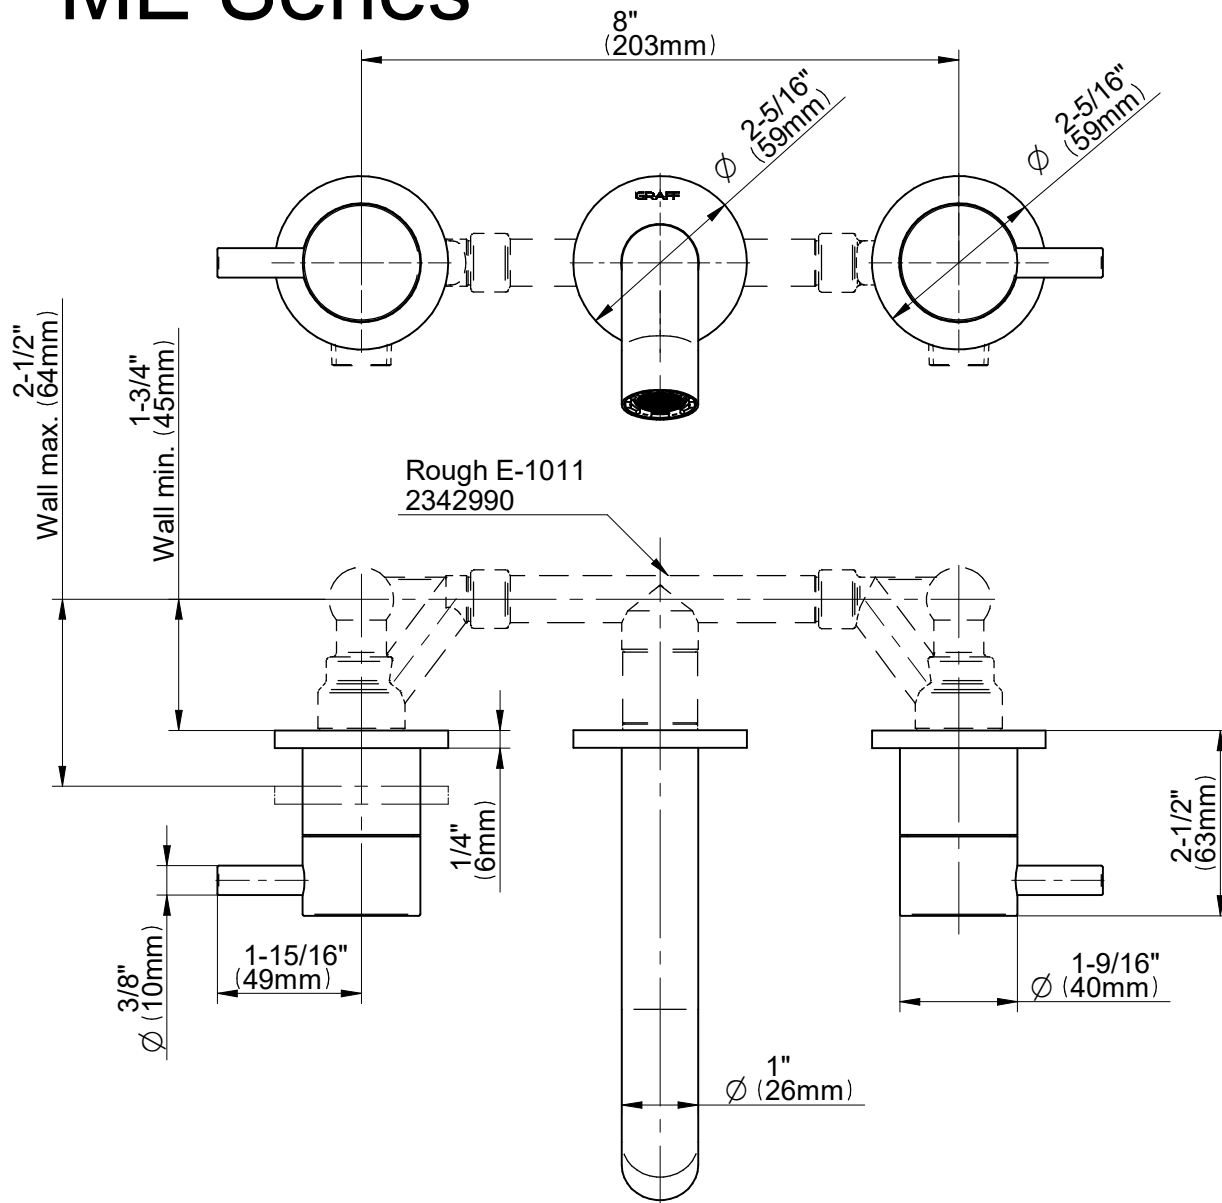

# E-6129-LM37W-T

## ME Series

**GRAFF®**  
Art of Bath