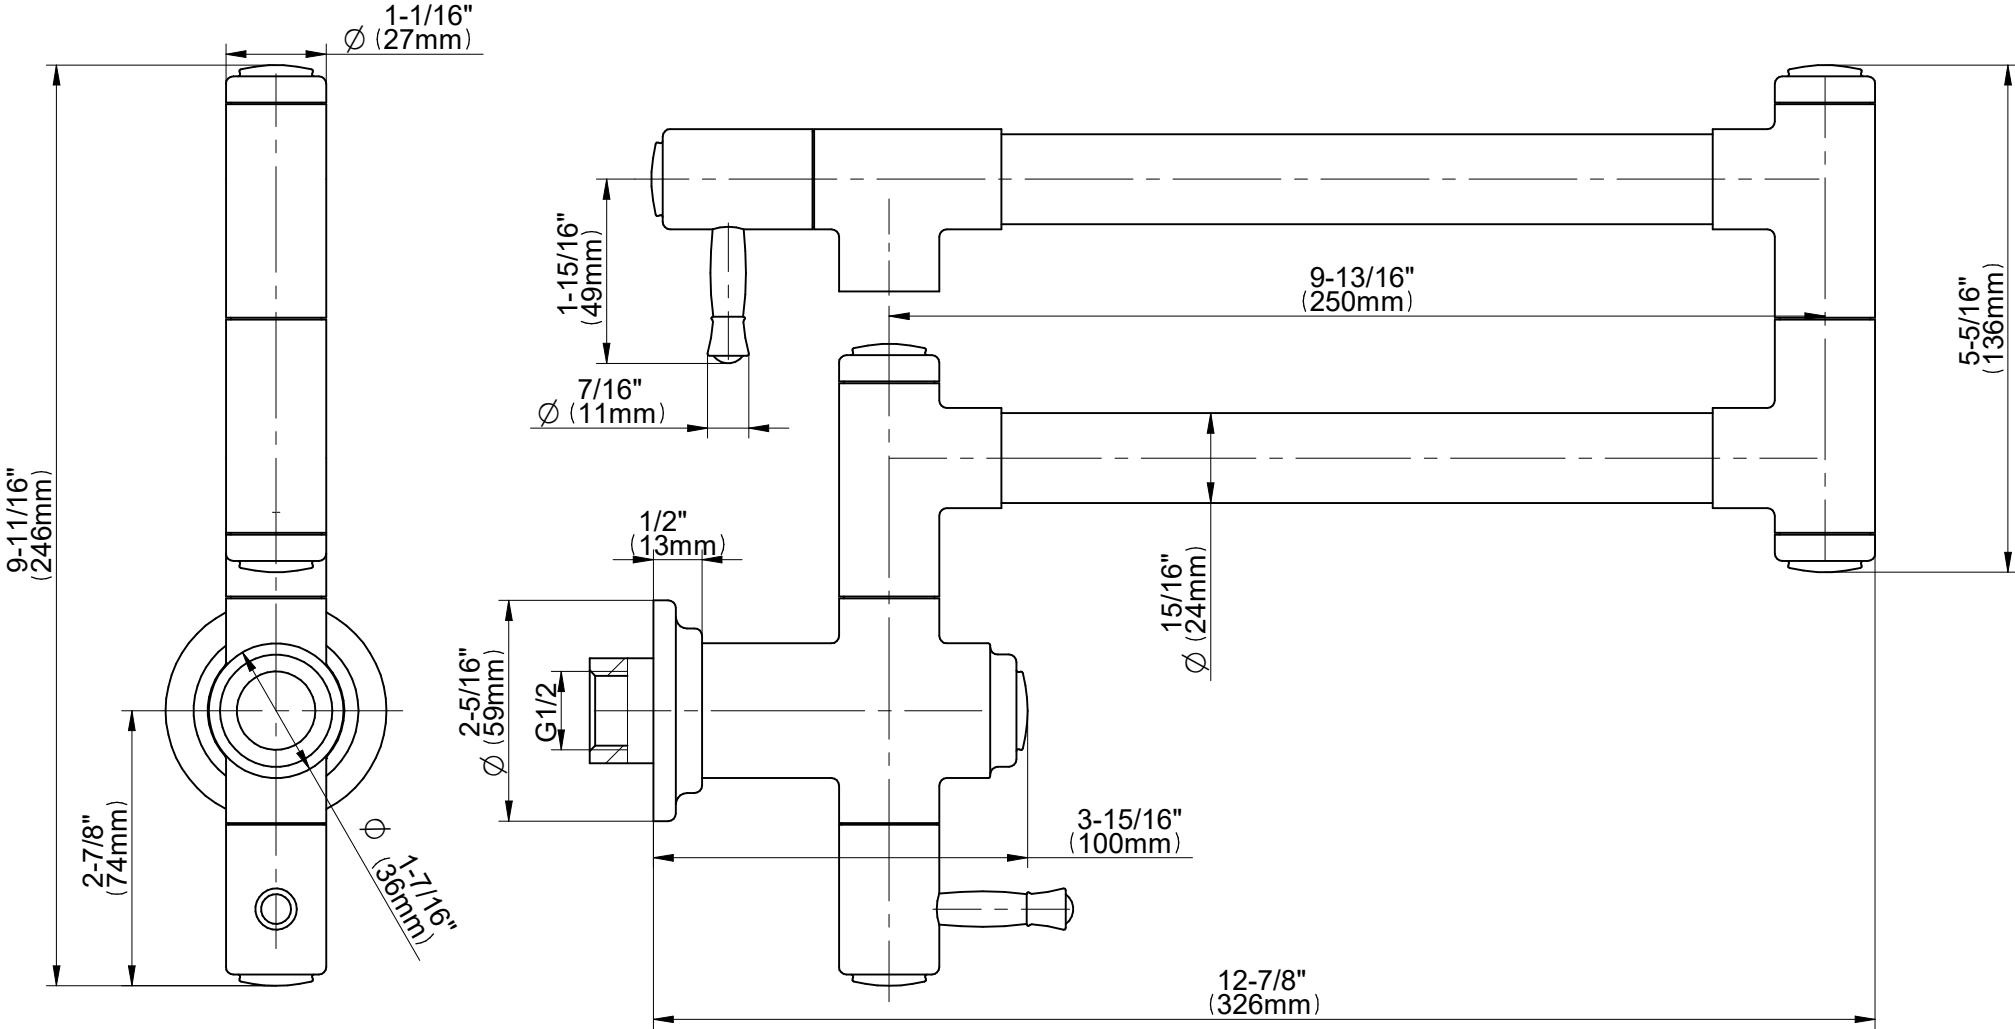

E-4915-LM68P

DUXBURY Series

GRAFF[®]
Art of Bath