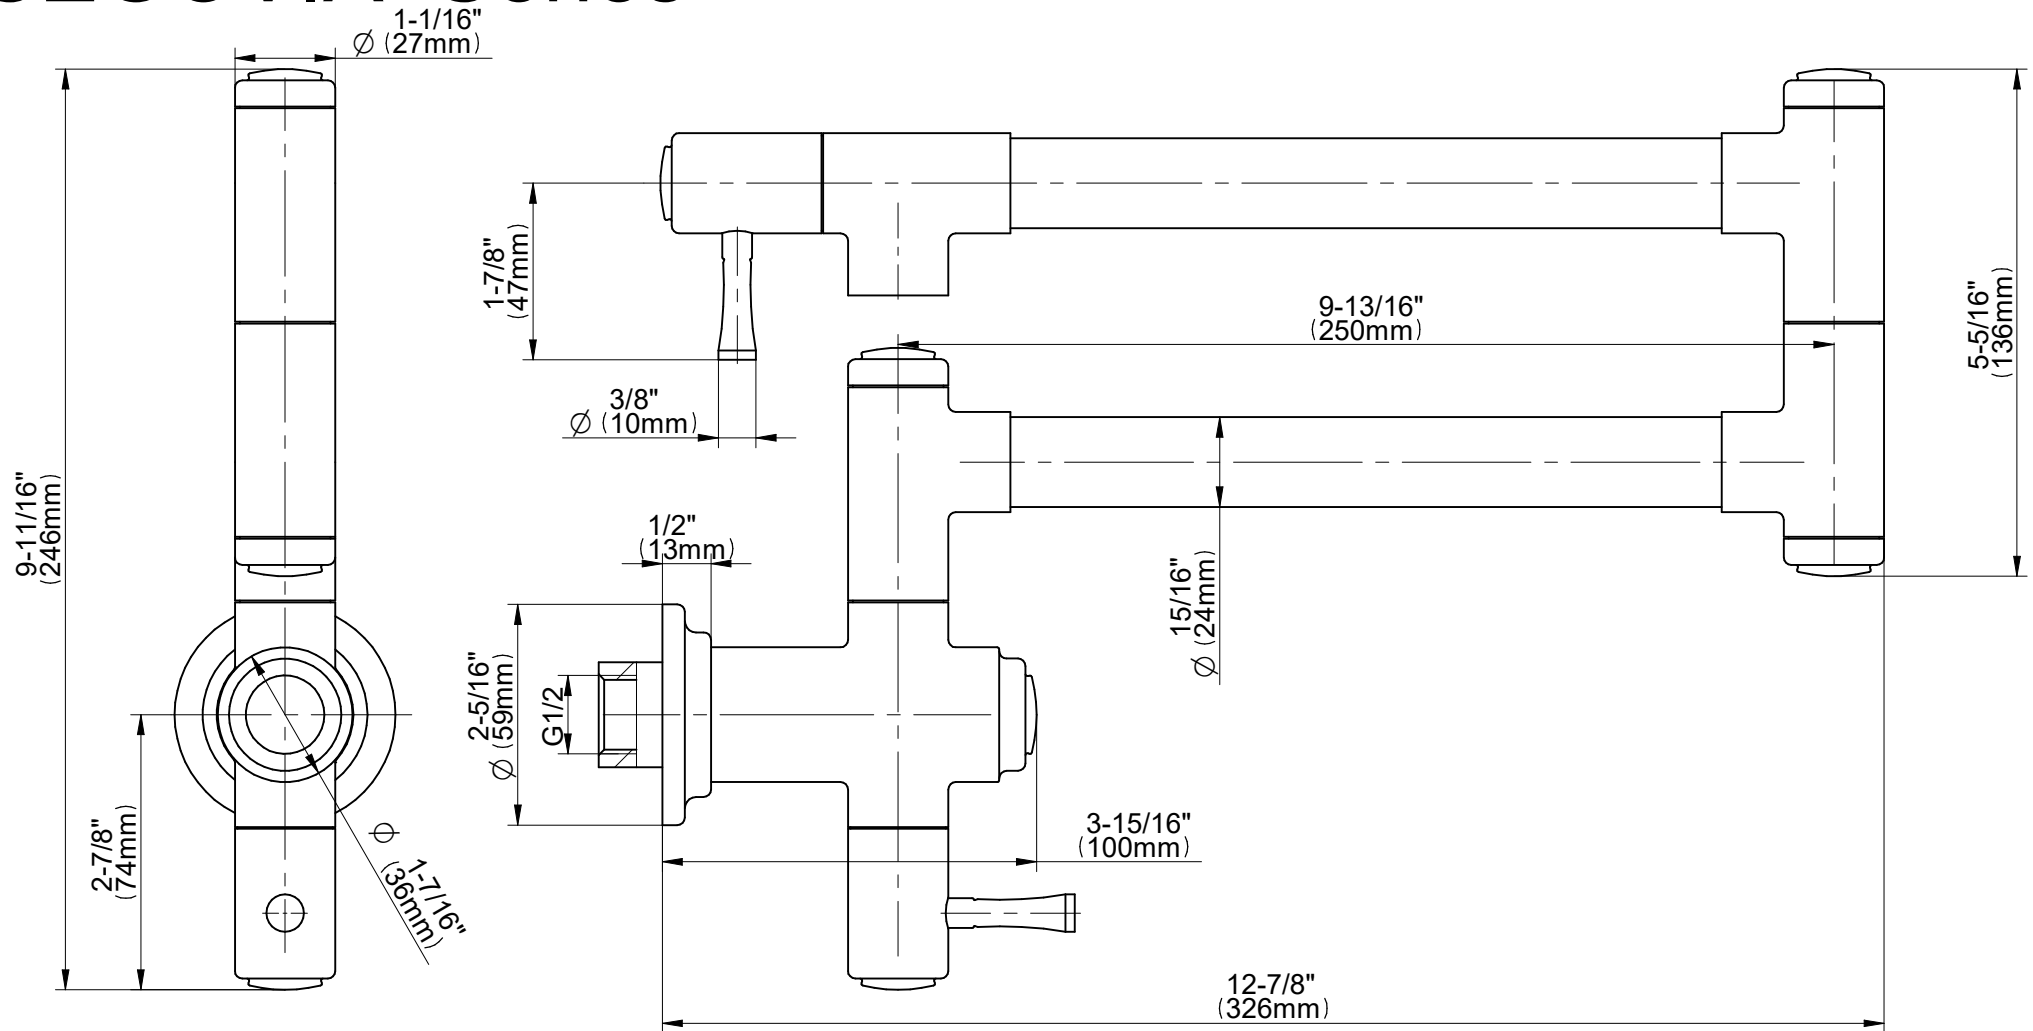

E-4915-LM67P

SEGOVIA Series

GRAFF[®]
Art of Bath