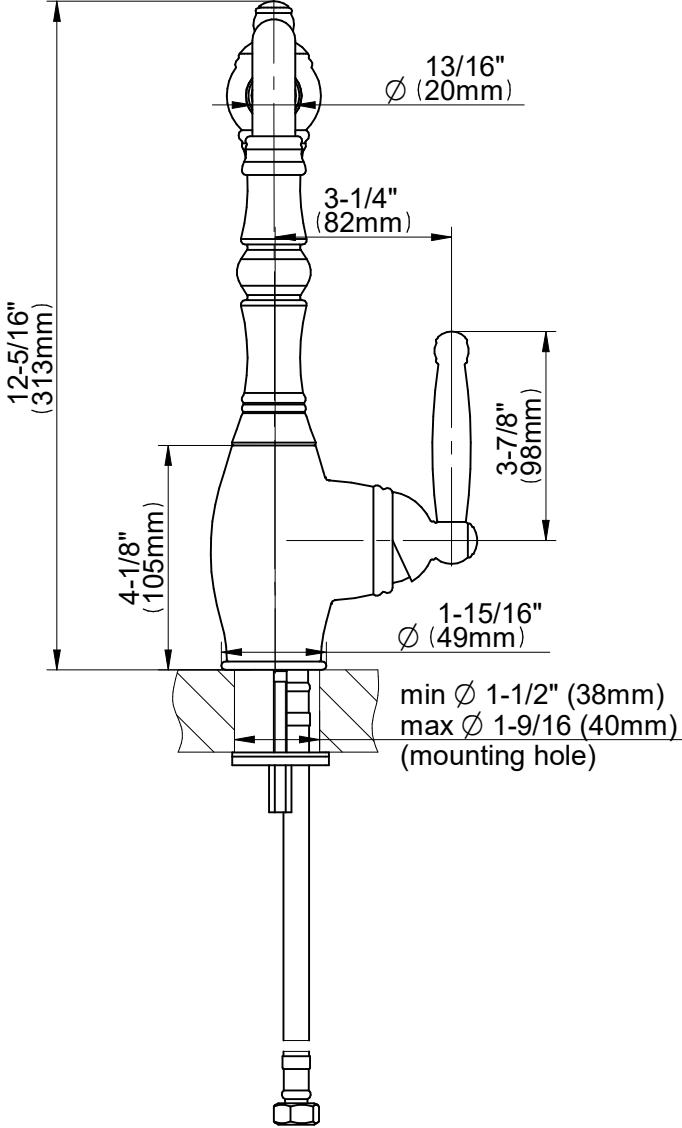

E-4816

Corsica Series

GRAFF[®]
Art of Bath