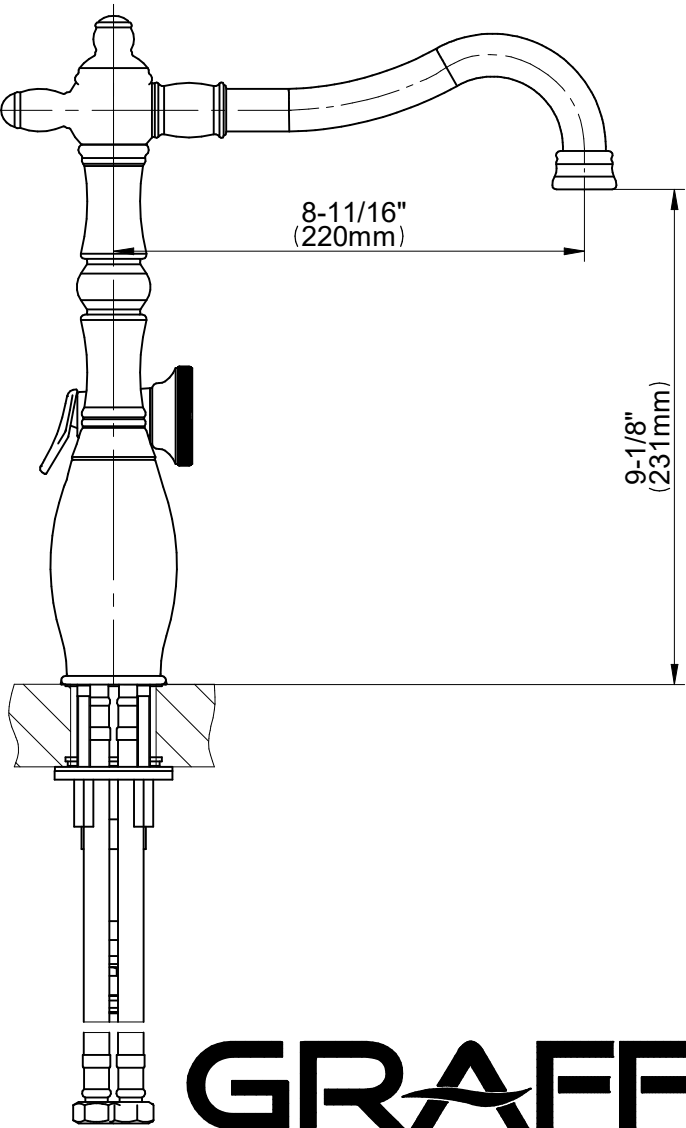

E-4816

Corsica Series

GRAFF[®]
Art of Bath