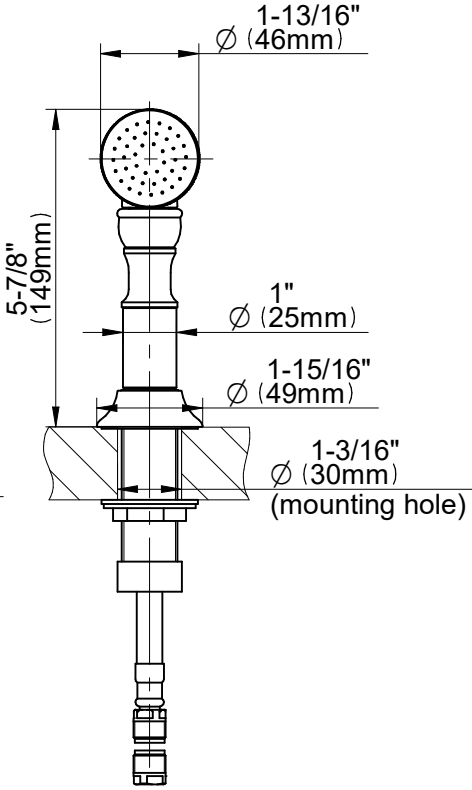

E-4816

Corsica Series

GRAFF[®]
Art of Bath