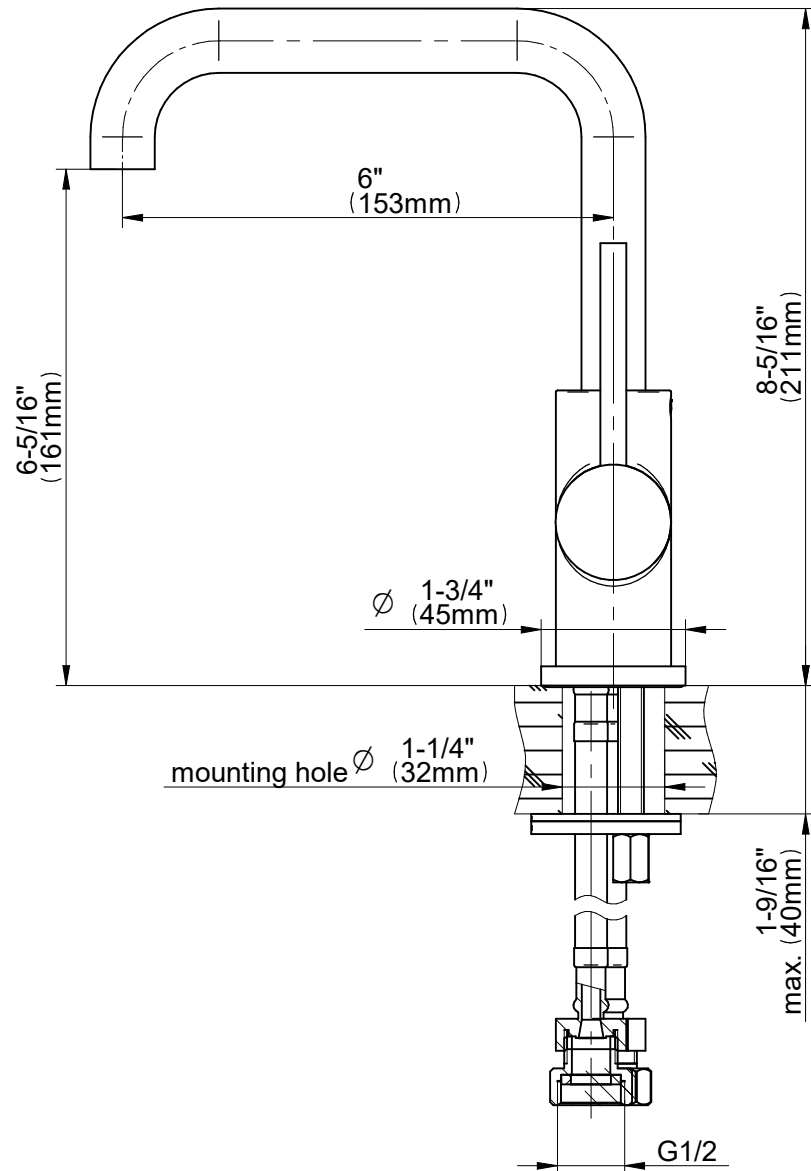

E-11401-LM66K

ME Series

GRAFF[®]
Art of Bath