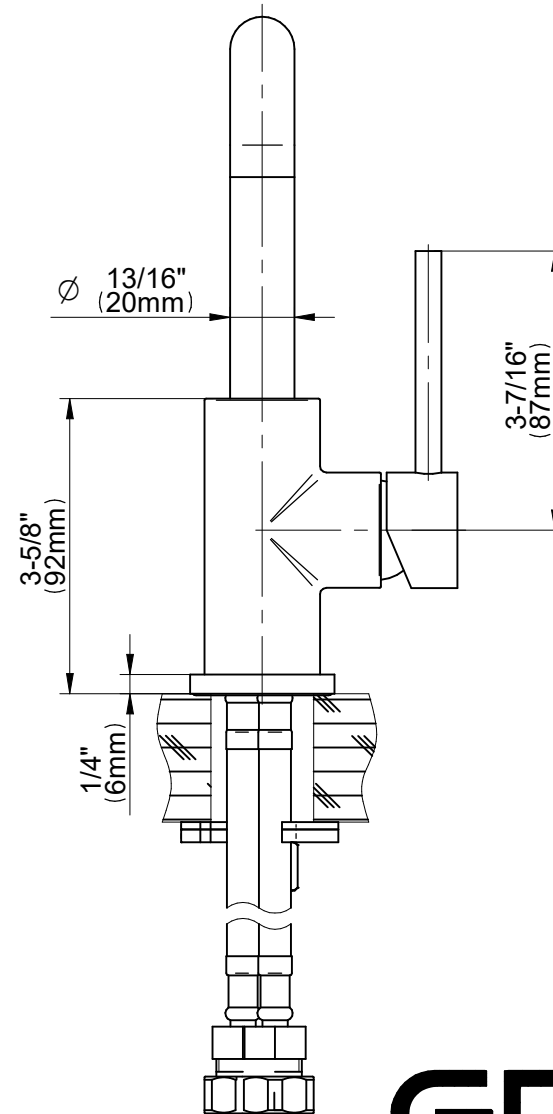

E-11401-LM66K

ME Series

GRAFF[®]
Art of Bath