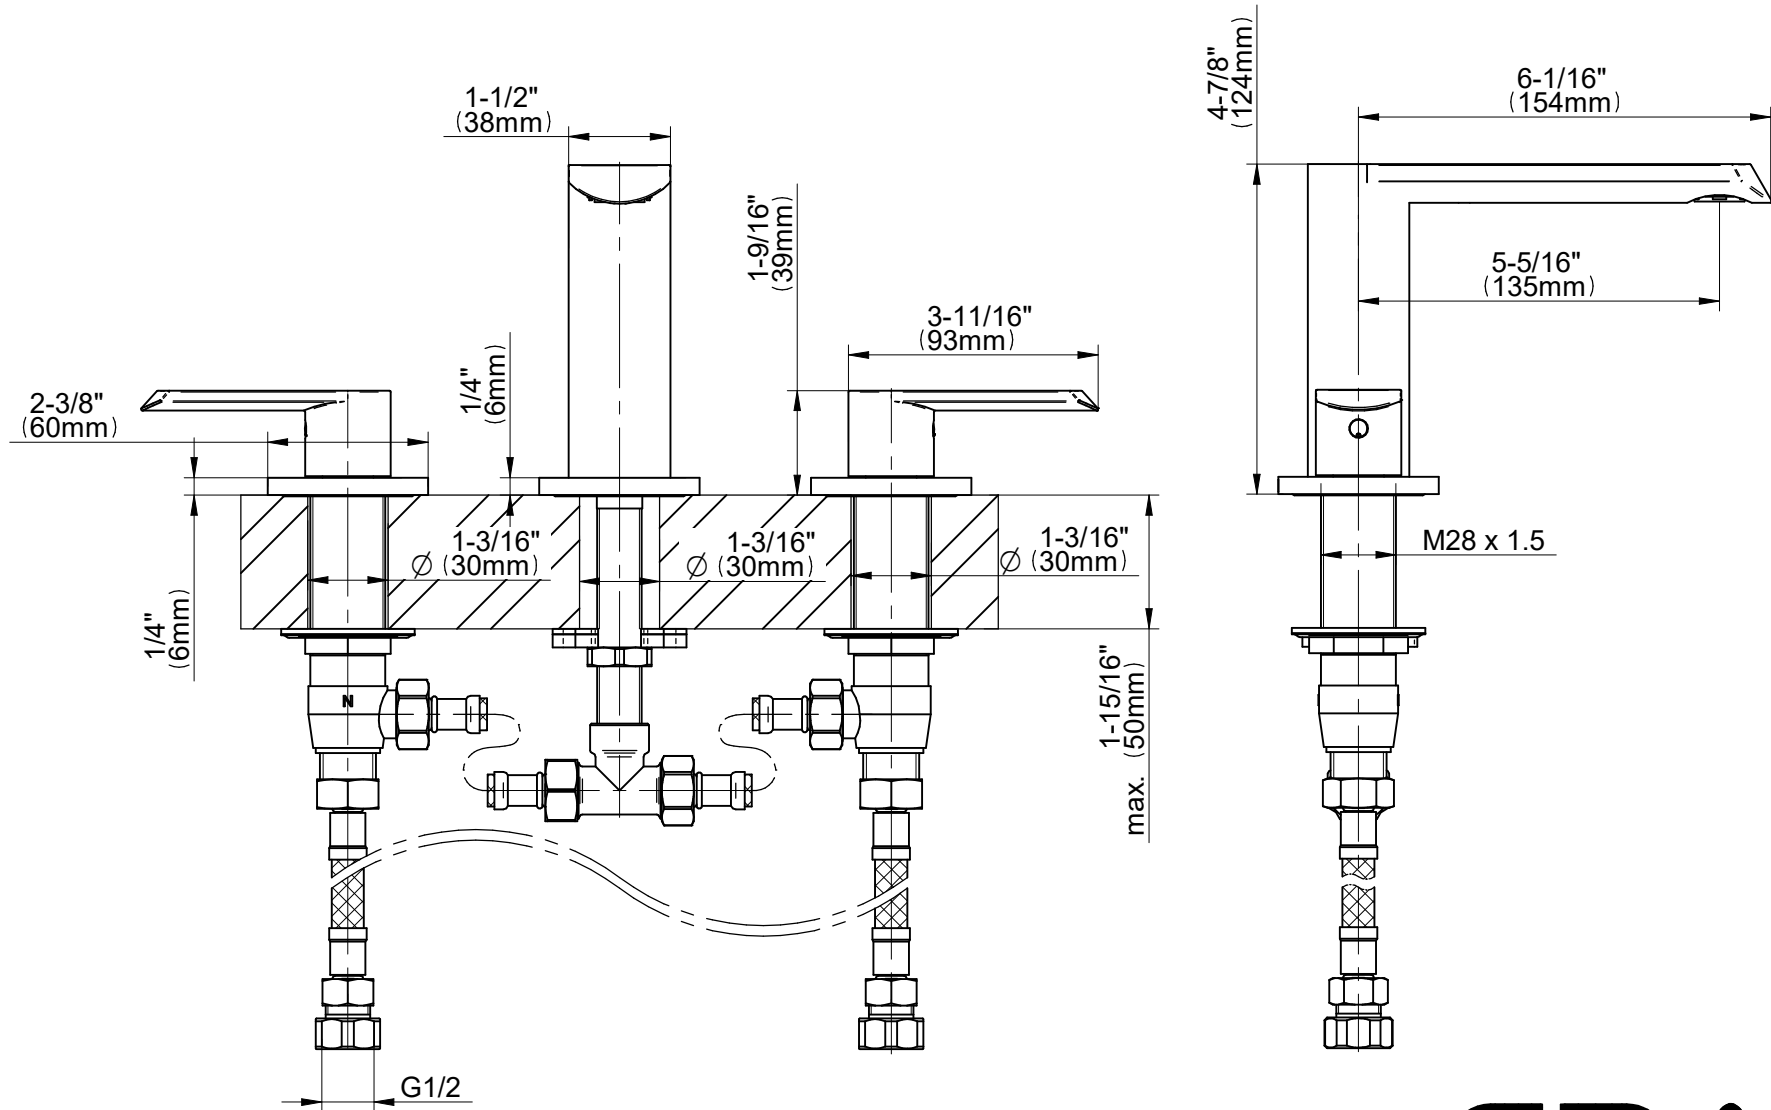

E-6612-LM45B

PHASE Series

GRAFF[®]
Art of Bath