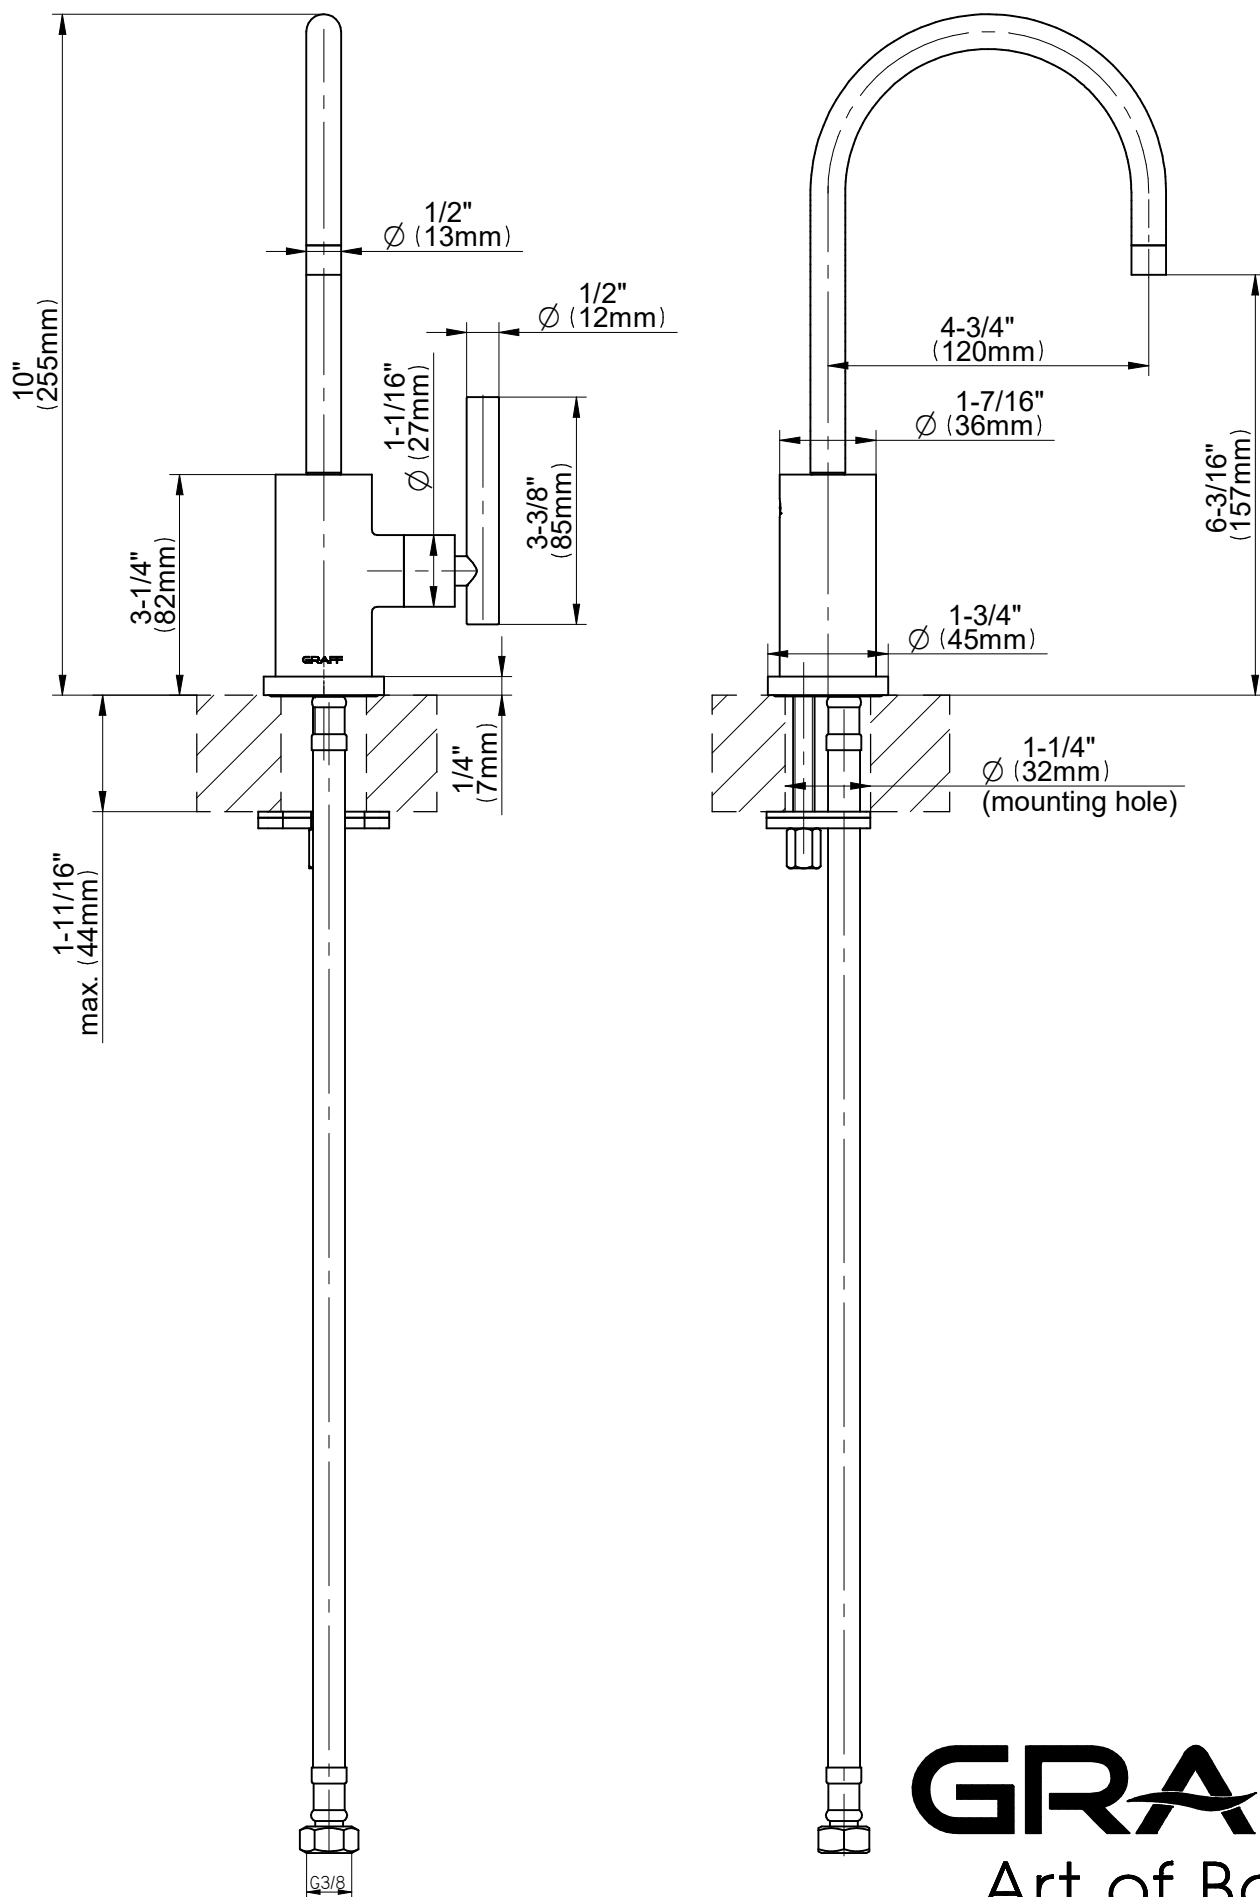

E-5950C-LM49D

SOSPIRO Series

GRAFF[®]
Art of Bath