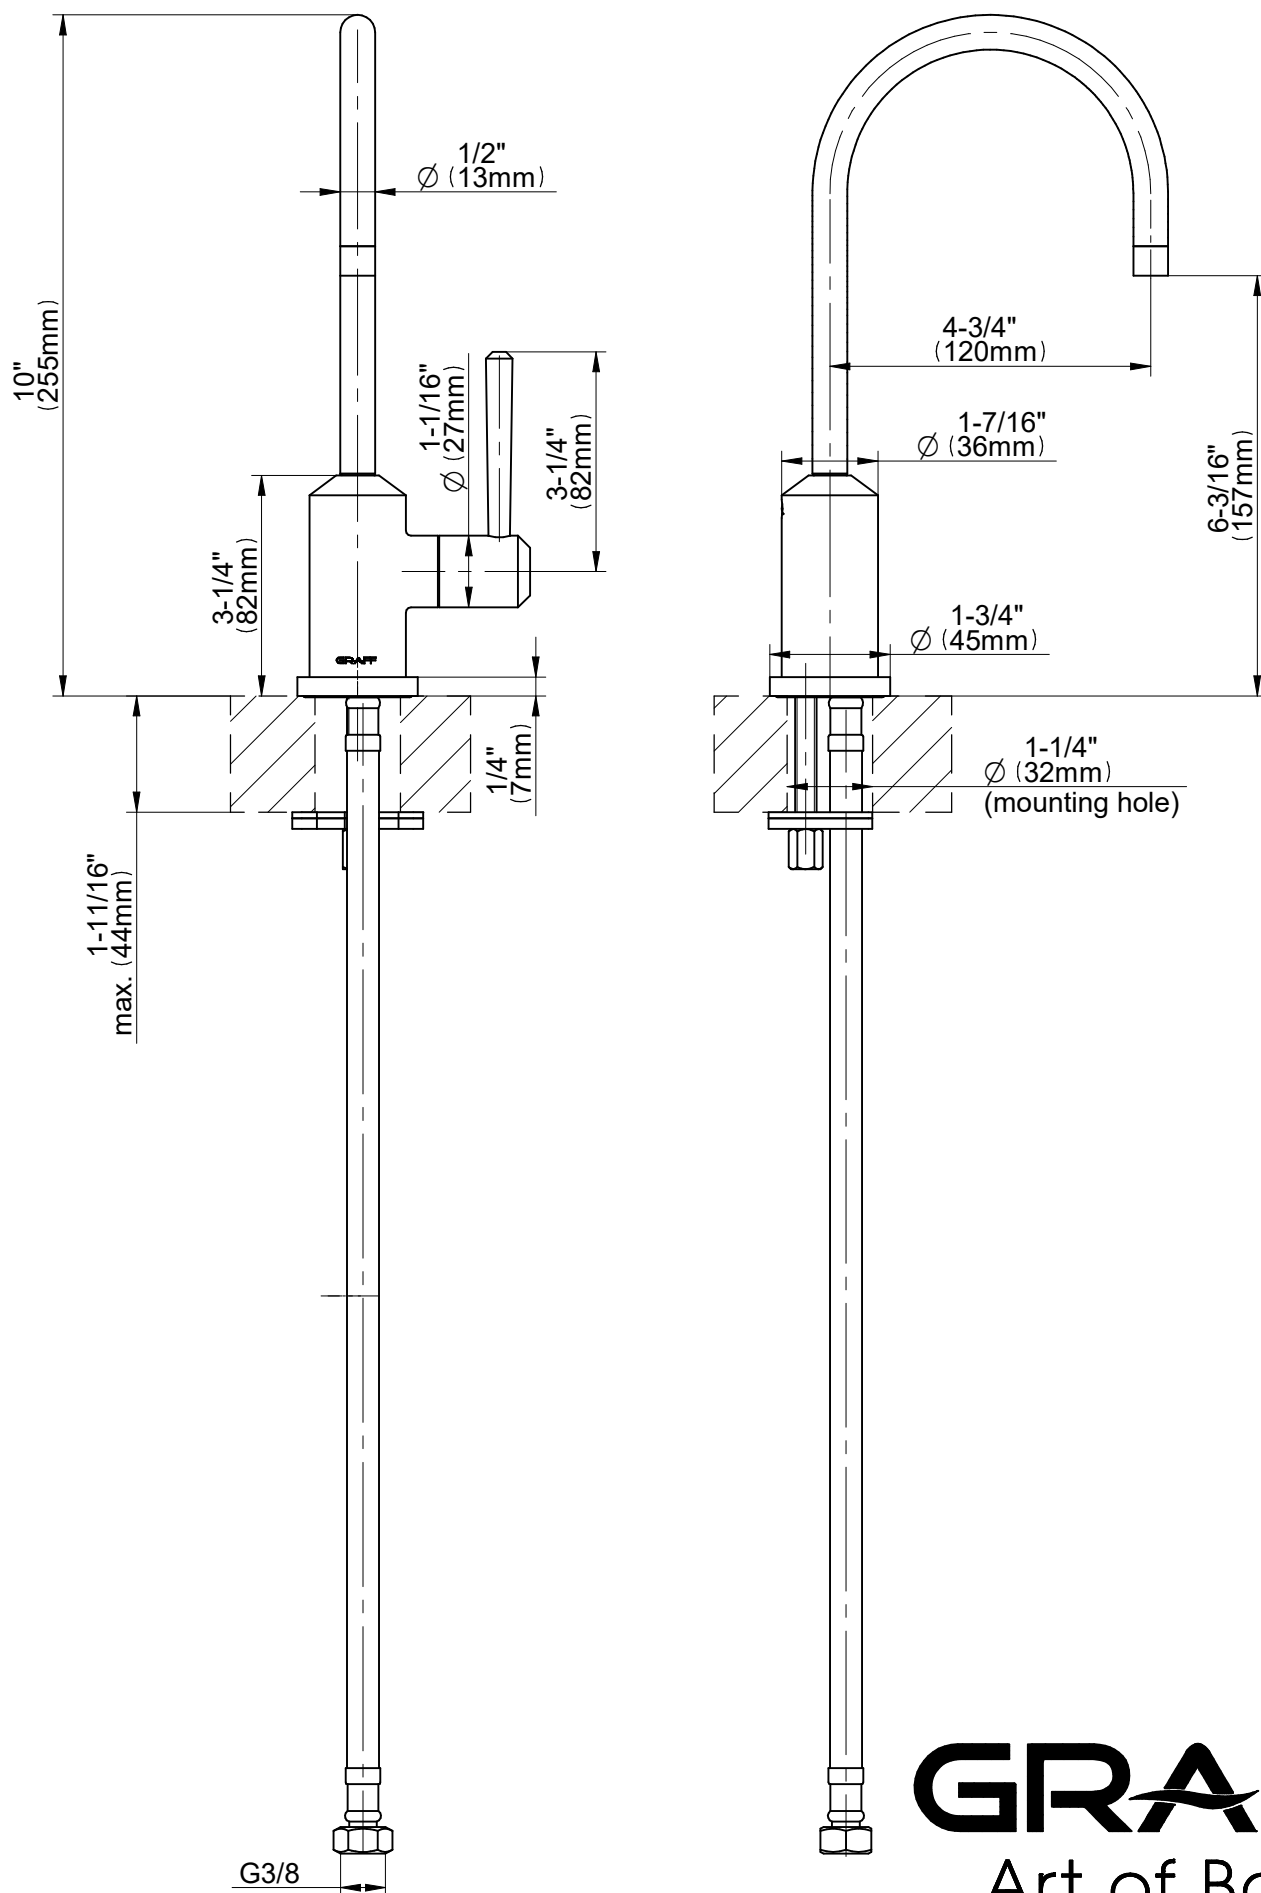

E-5955C-LM52D

CONICAL Series

GRAFF[®]
Art of Bath