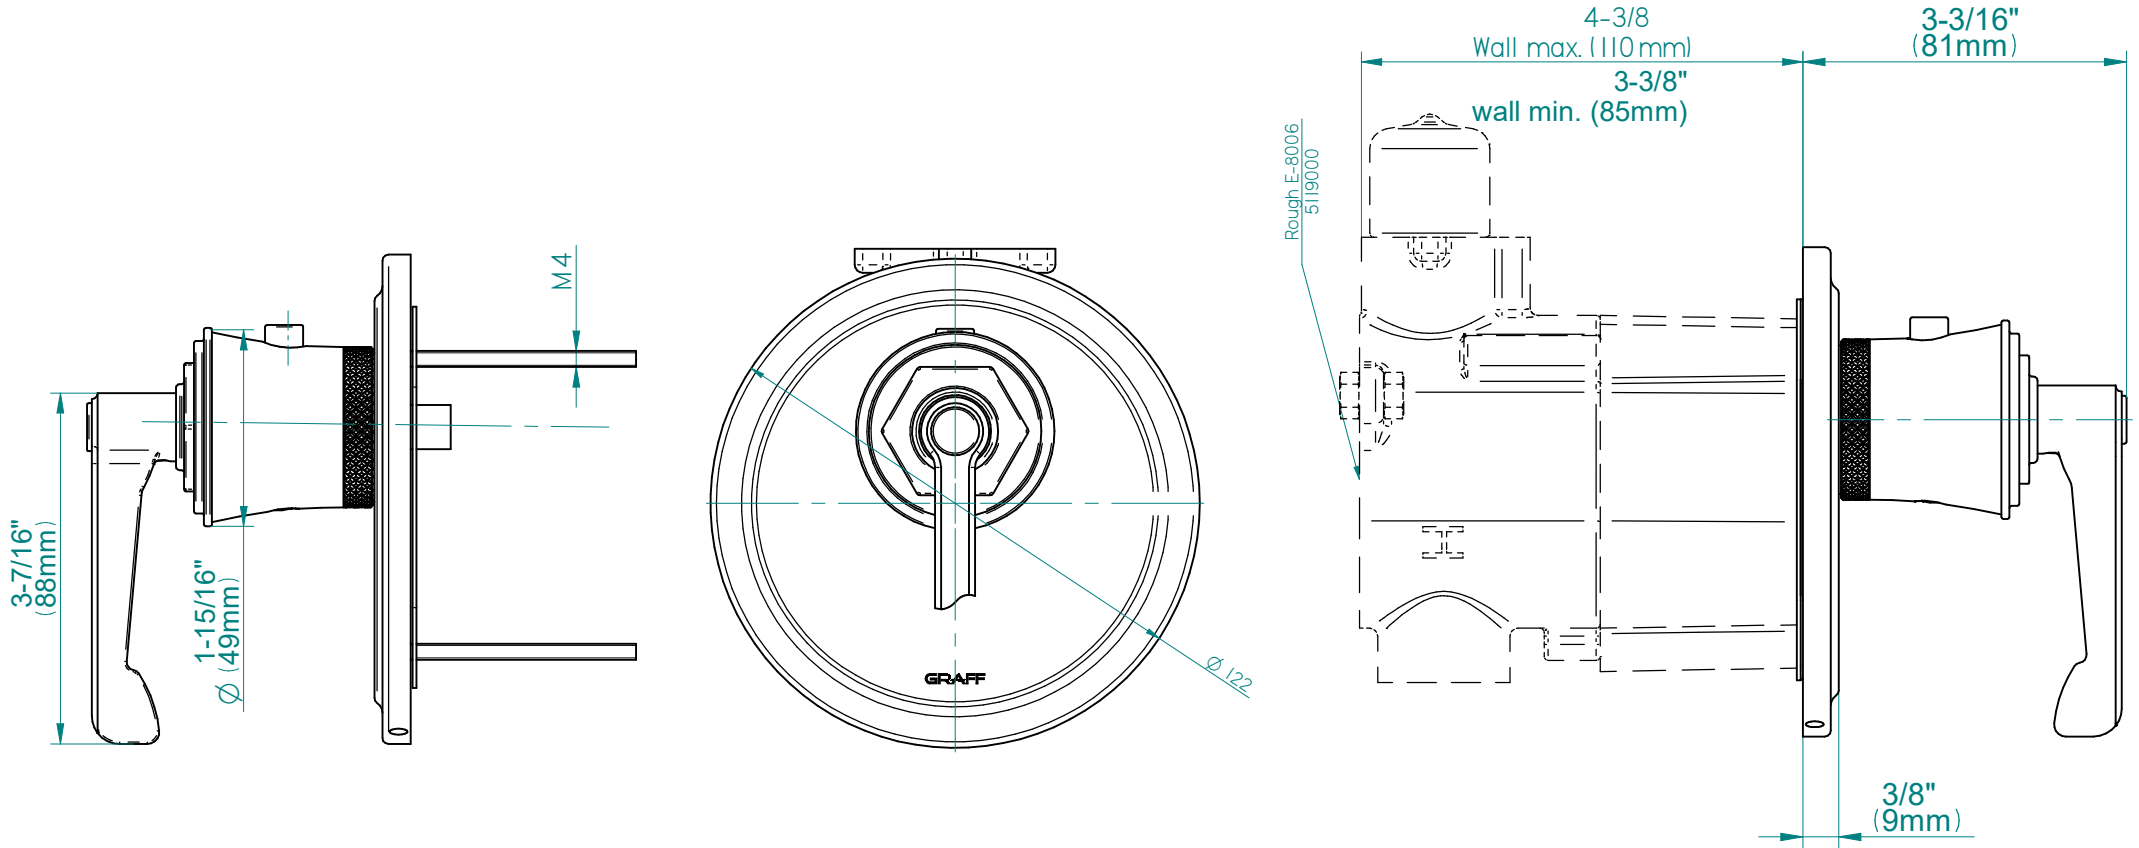

E-8131-LM60E-T

VIGNOLA Series

GRAFF[®]
Art of Bath