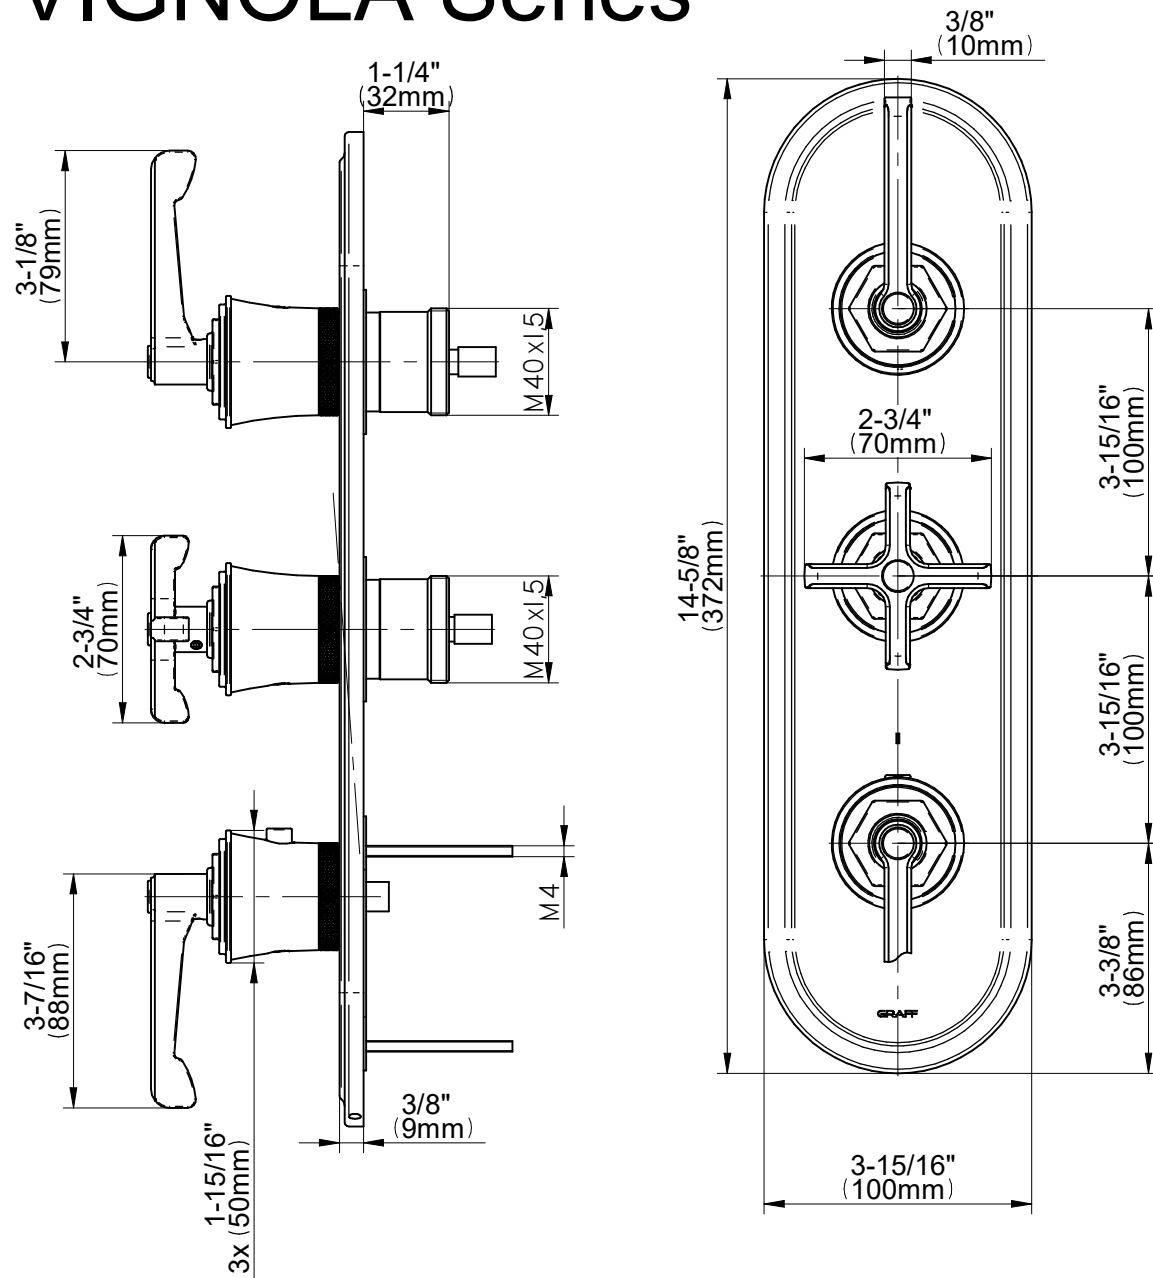

# E-8187-ALM60C20-T

## VIGNOLA Series

**GRAFF**<sup>®</sup>  
Art of Bath