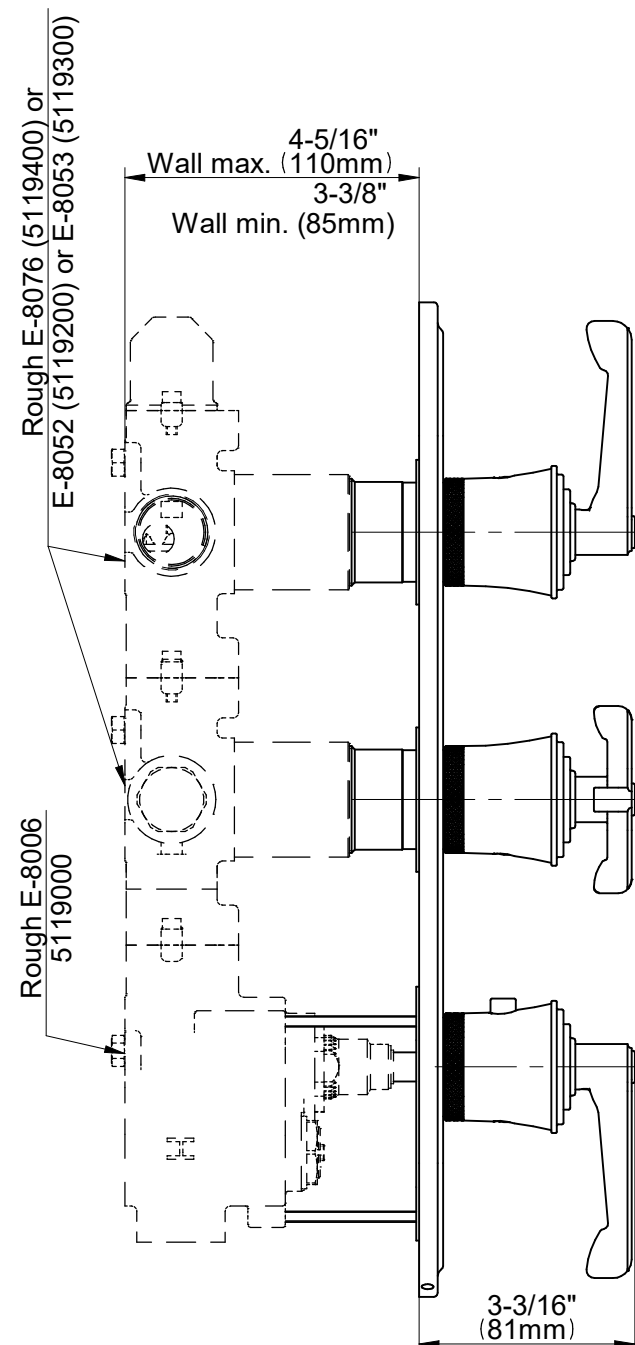

E-8187-ALM60C20-T

VIGNOLA Series

GRAFF®
Art of Bath