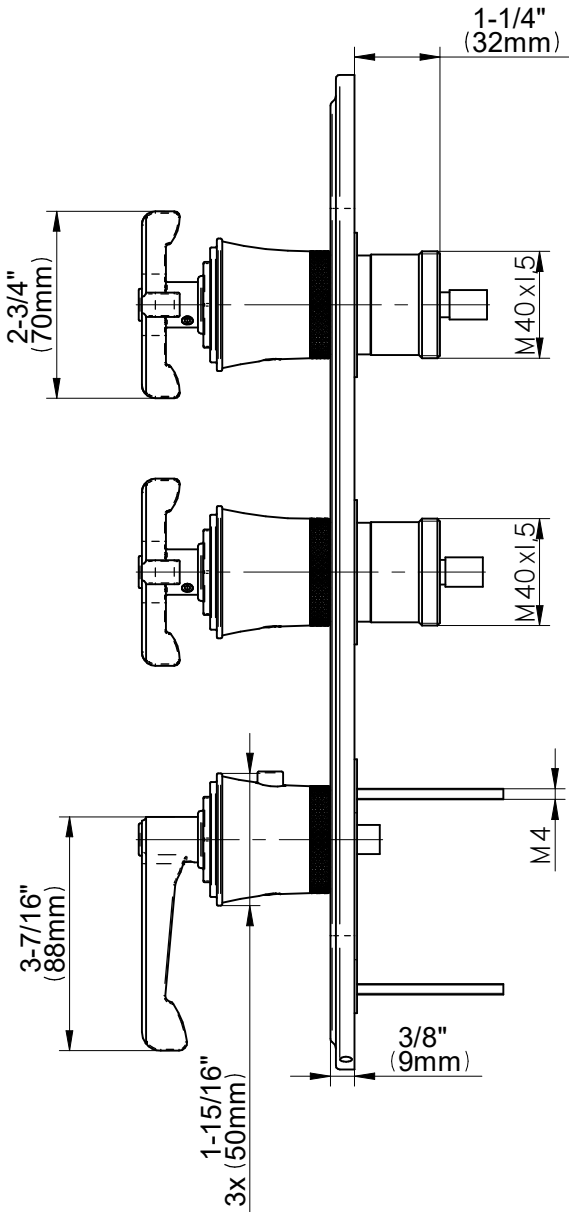

# E-8187-LM60C20-T

## VIGNOLA Series

**GRAFF**<sup>®</sup>  
Art of Bath