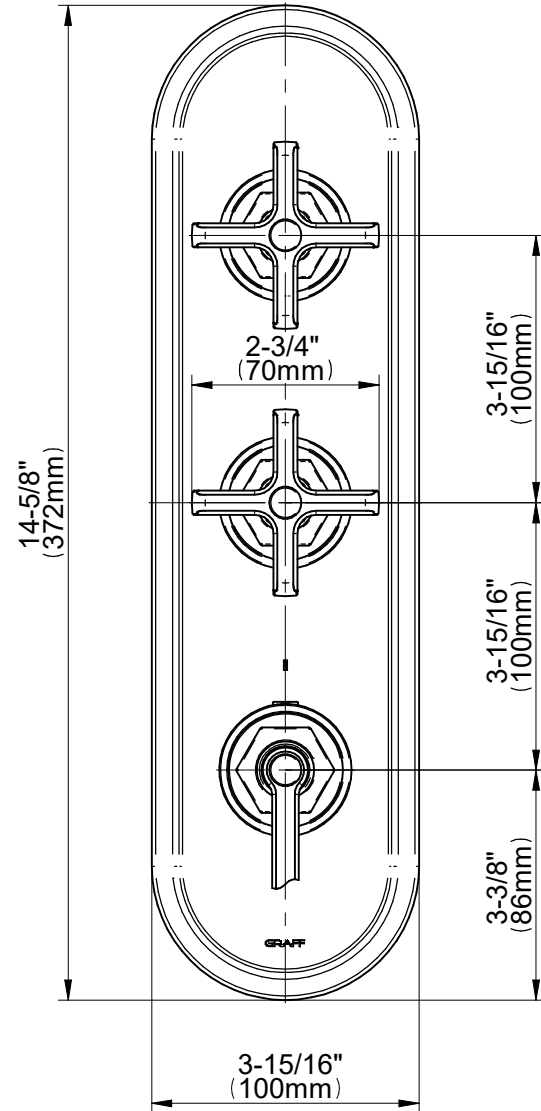

# E-8187-LM60C20-T

## VIGNOLA Series

**GRAFF**<sup>®</sup>  
Art of Bath